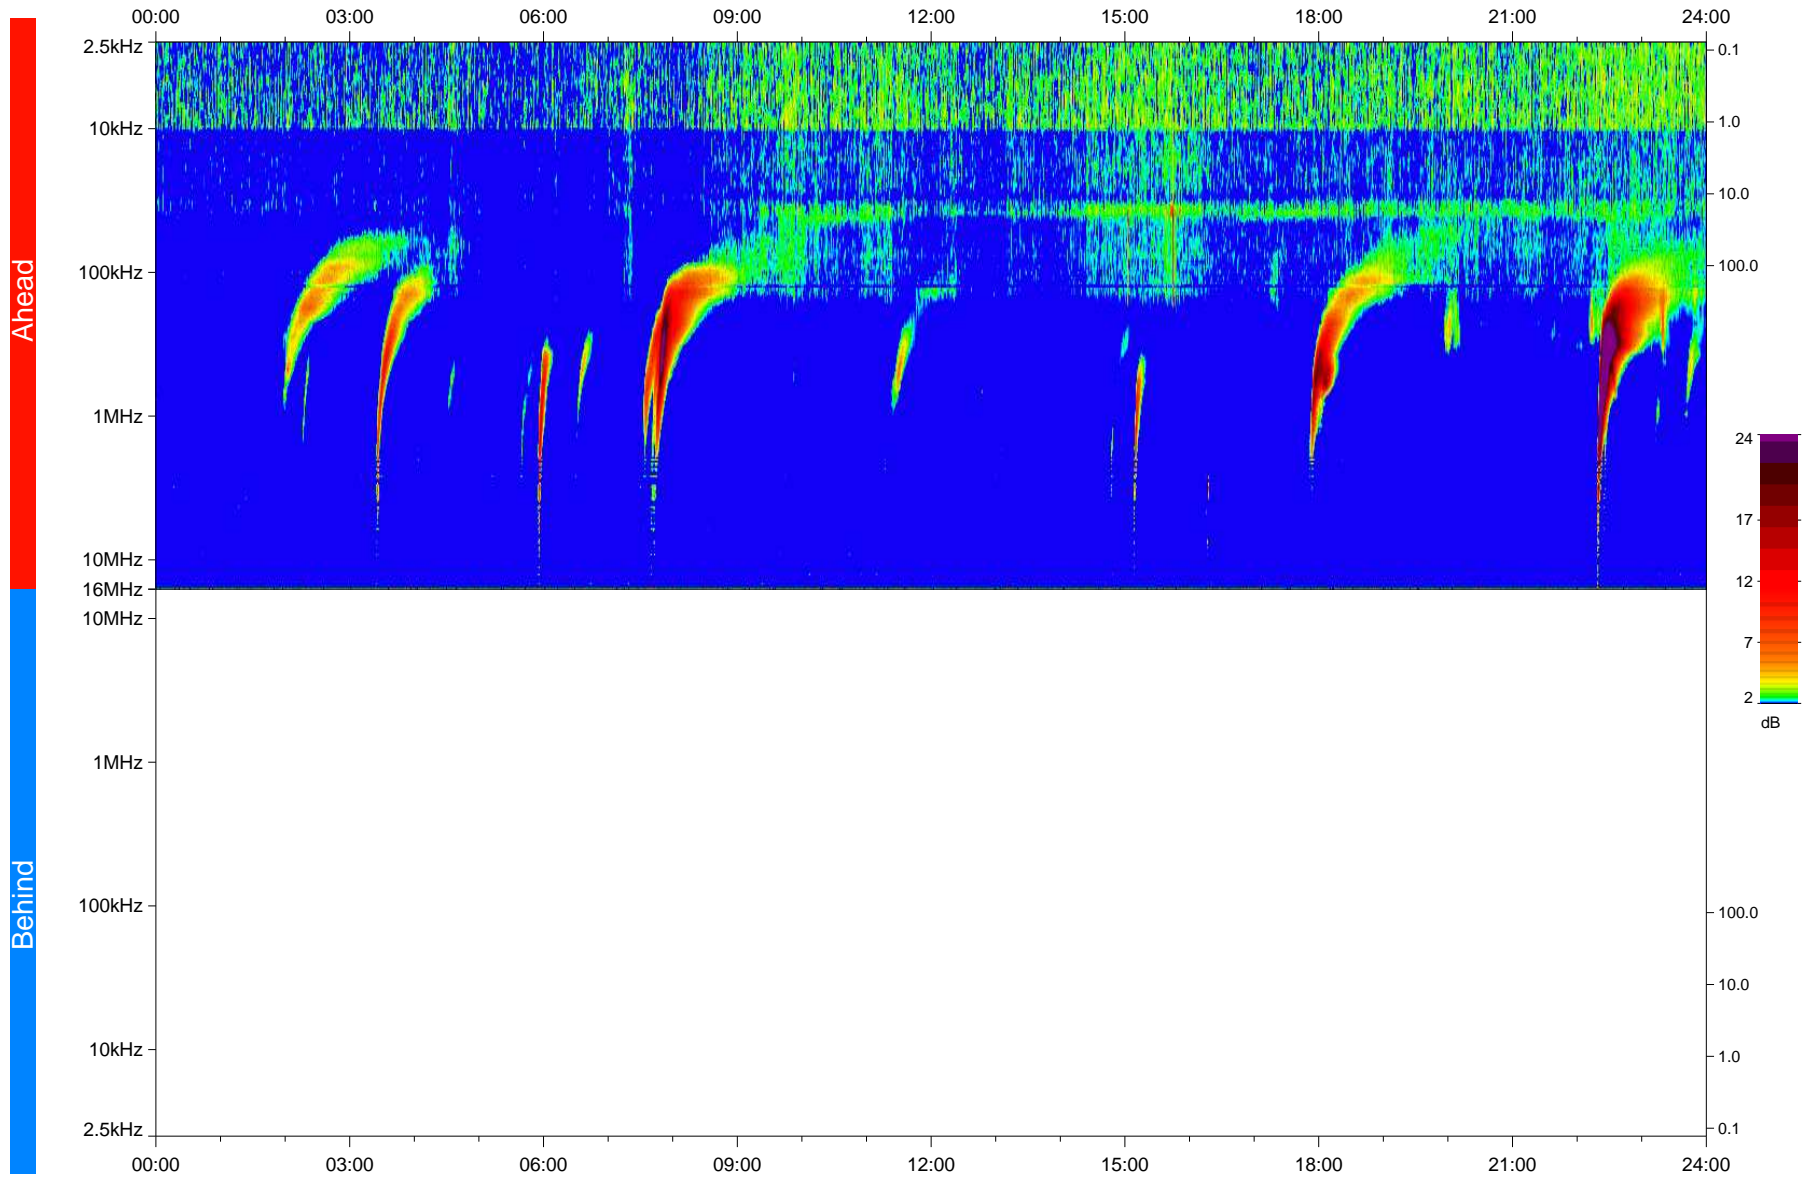

# STEREO/WAVES Daily Summary - 14-Mar-2023 (DOY 073)

Ahead source file: swaves\_ahead\_2023\_073\_1\_05.fin  
Ahead PSE Angle: -12.3°

Behind PSE Angle: 8.4°  
Behind source file: No STEREO-B data

Time (UTC)

file: stereo\_swaves\_daily-summary\_color\_20230314\_v04  
made by: space.umn.edu on macOS with IDL 8.8.2 on 2023-04-14 15:26:49, with TLib V946 / dynspec V311