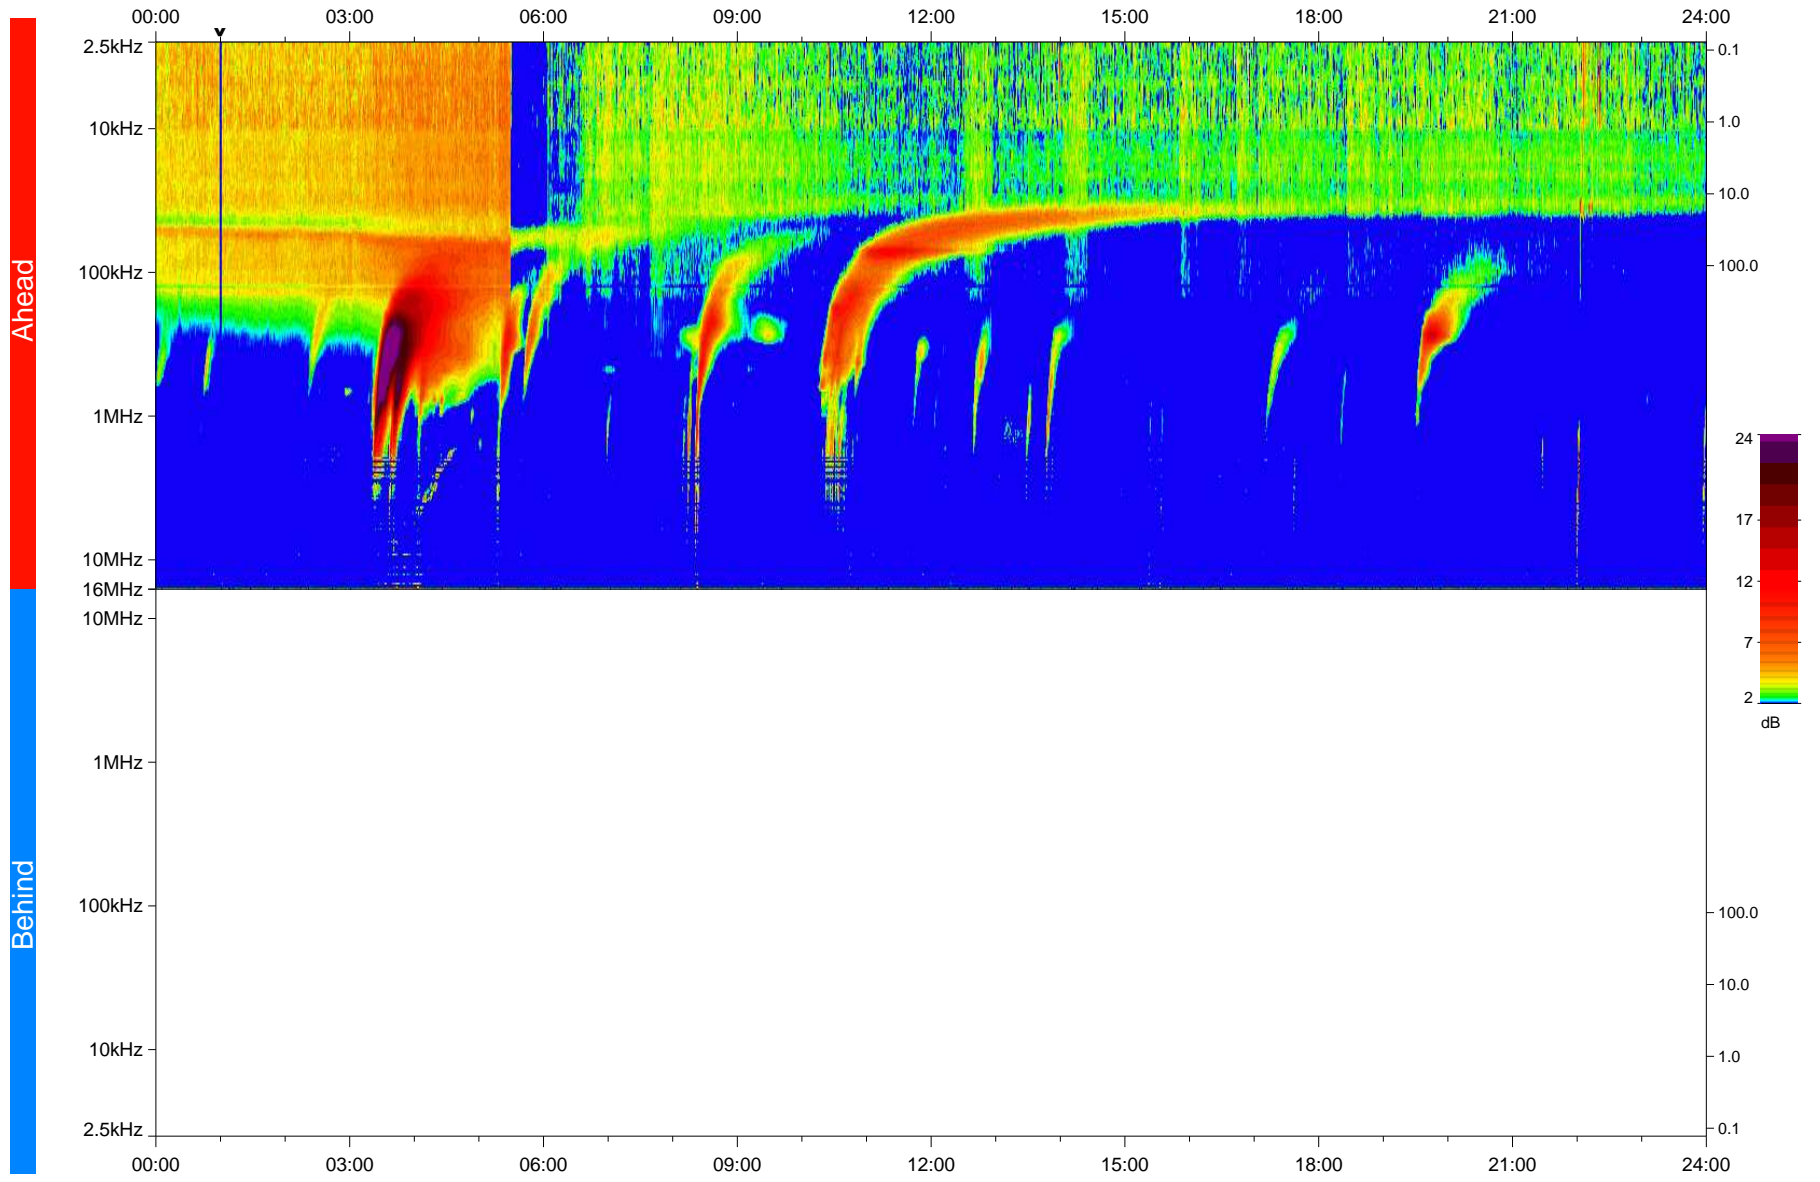

# STEREO/WAVES Daily Summary - 13-Mar-2023 (DOY 072)

Ahead source file: swaves\_ahead\_2023\_072\_1\_05.fin  
Ahead PSE Angle: -12.4°

Behind PSE Angle: 8.4°  
Behind source file: No STEREO-B data

Time (UTC)

file: stereo\_swaves\_daily-summary\_color\_20230313\_v04  
made by: space.umn.edu on macOS with IDL 8.8.2 on 2023-04-13 17:13:09, with TLib V946 / dynspec V311