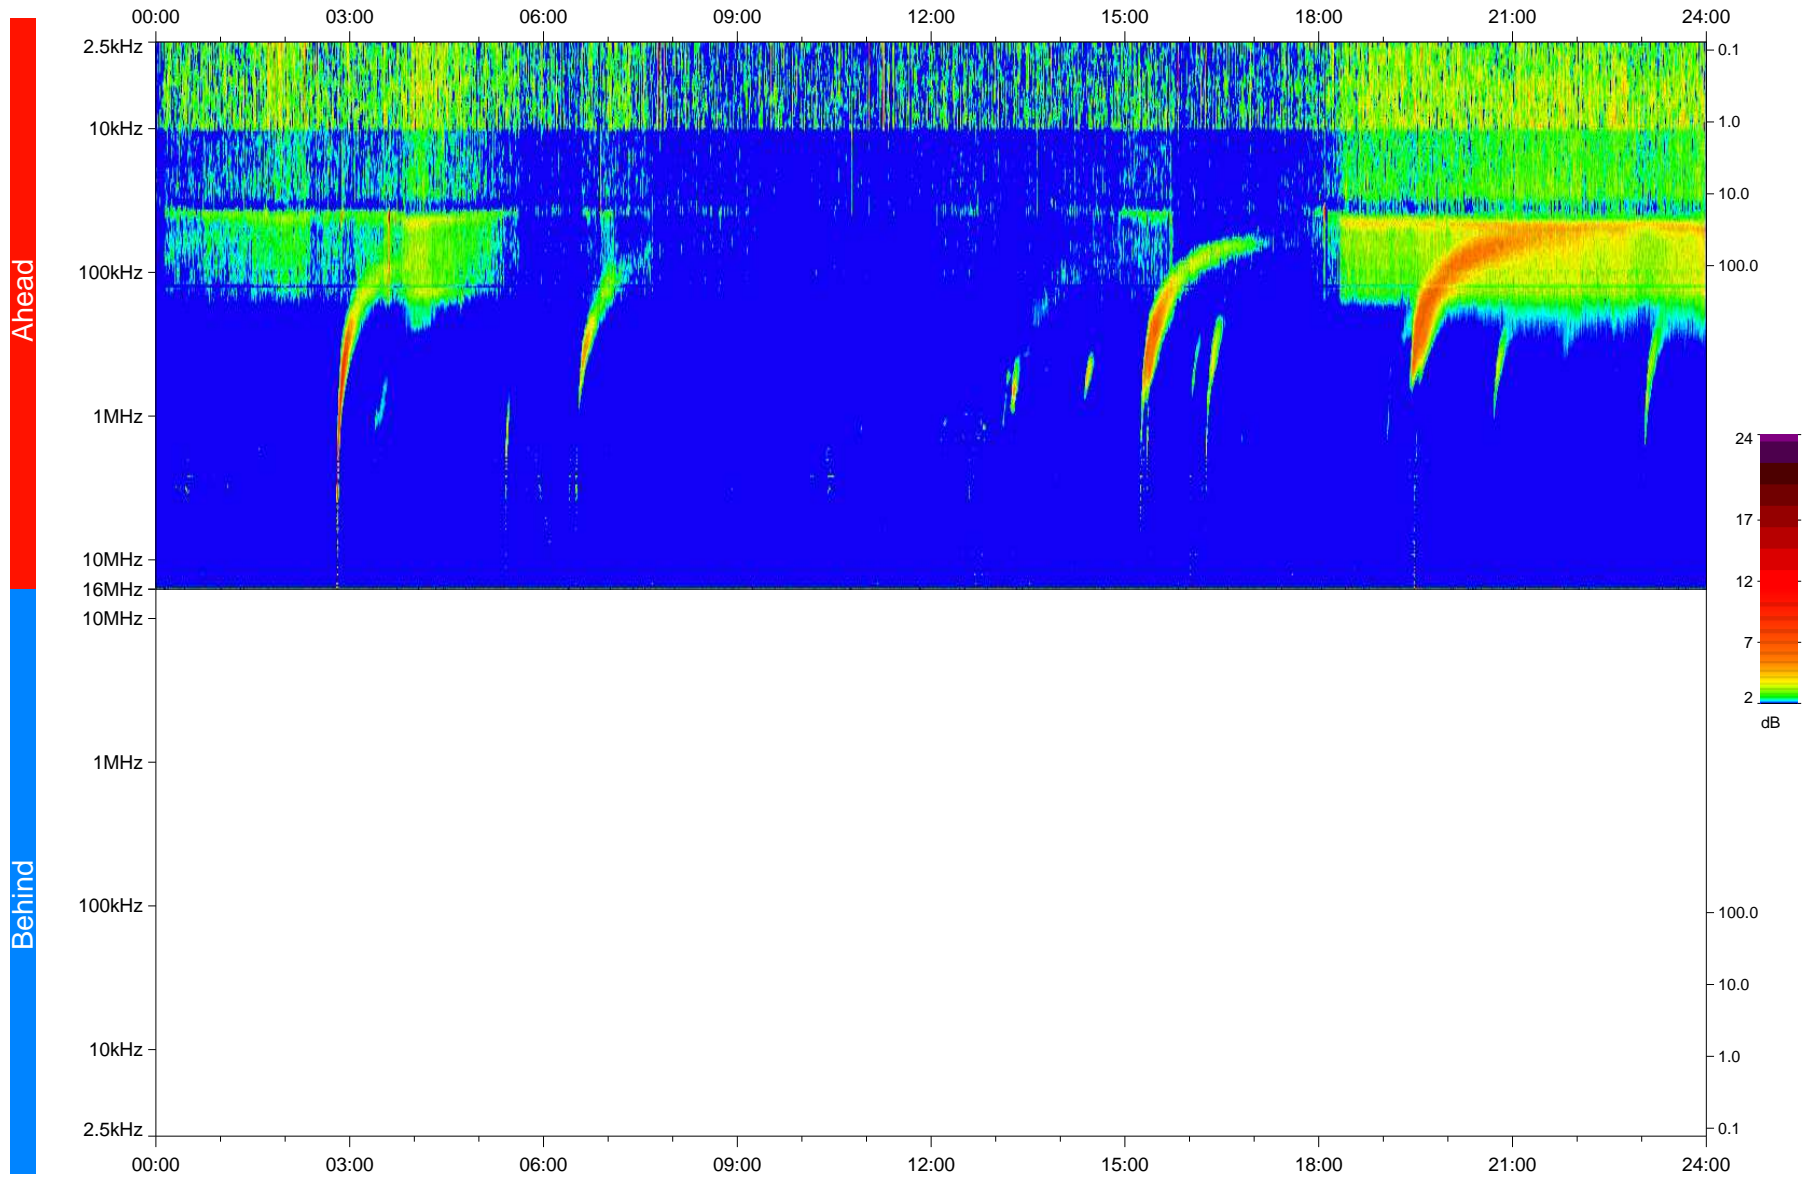

STEREO/WAVES Daily Summary - 12-Mar-2023 (DOY 071)

Ahead source file: swaves_ahead_2023_071_1_05.fin
Ahead PSE Angle: -12.5°

Behind PSE Angle: 8.4°
Behind source file: No STEREO-B data

Time (UTC)

file: stereo_swaves_daily-summary_color_20230312_v04
made by: space.umn.edu on macOS with IDL 8.8.2 on 2023-04-13 17:11:55, with TLib V946 / dynspec V311