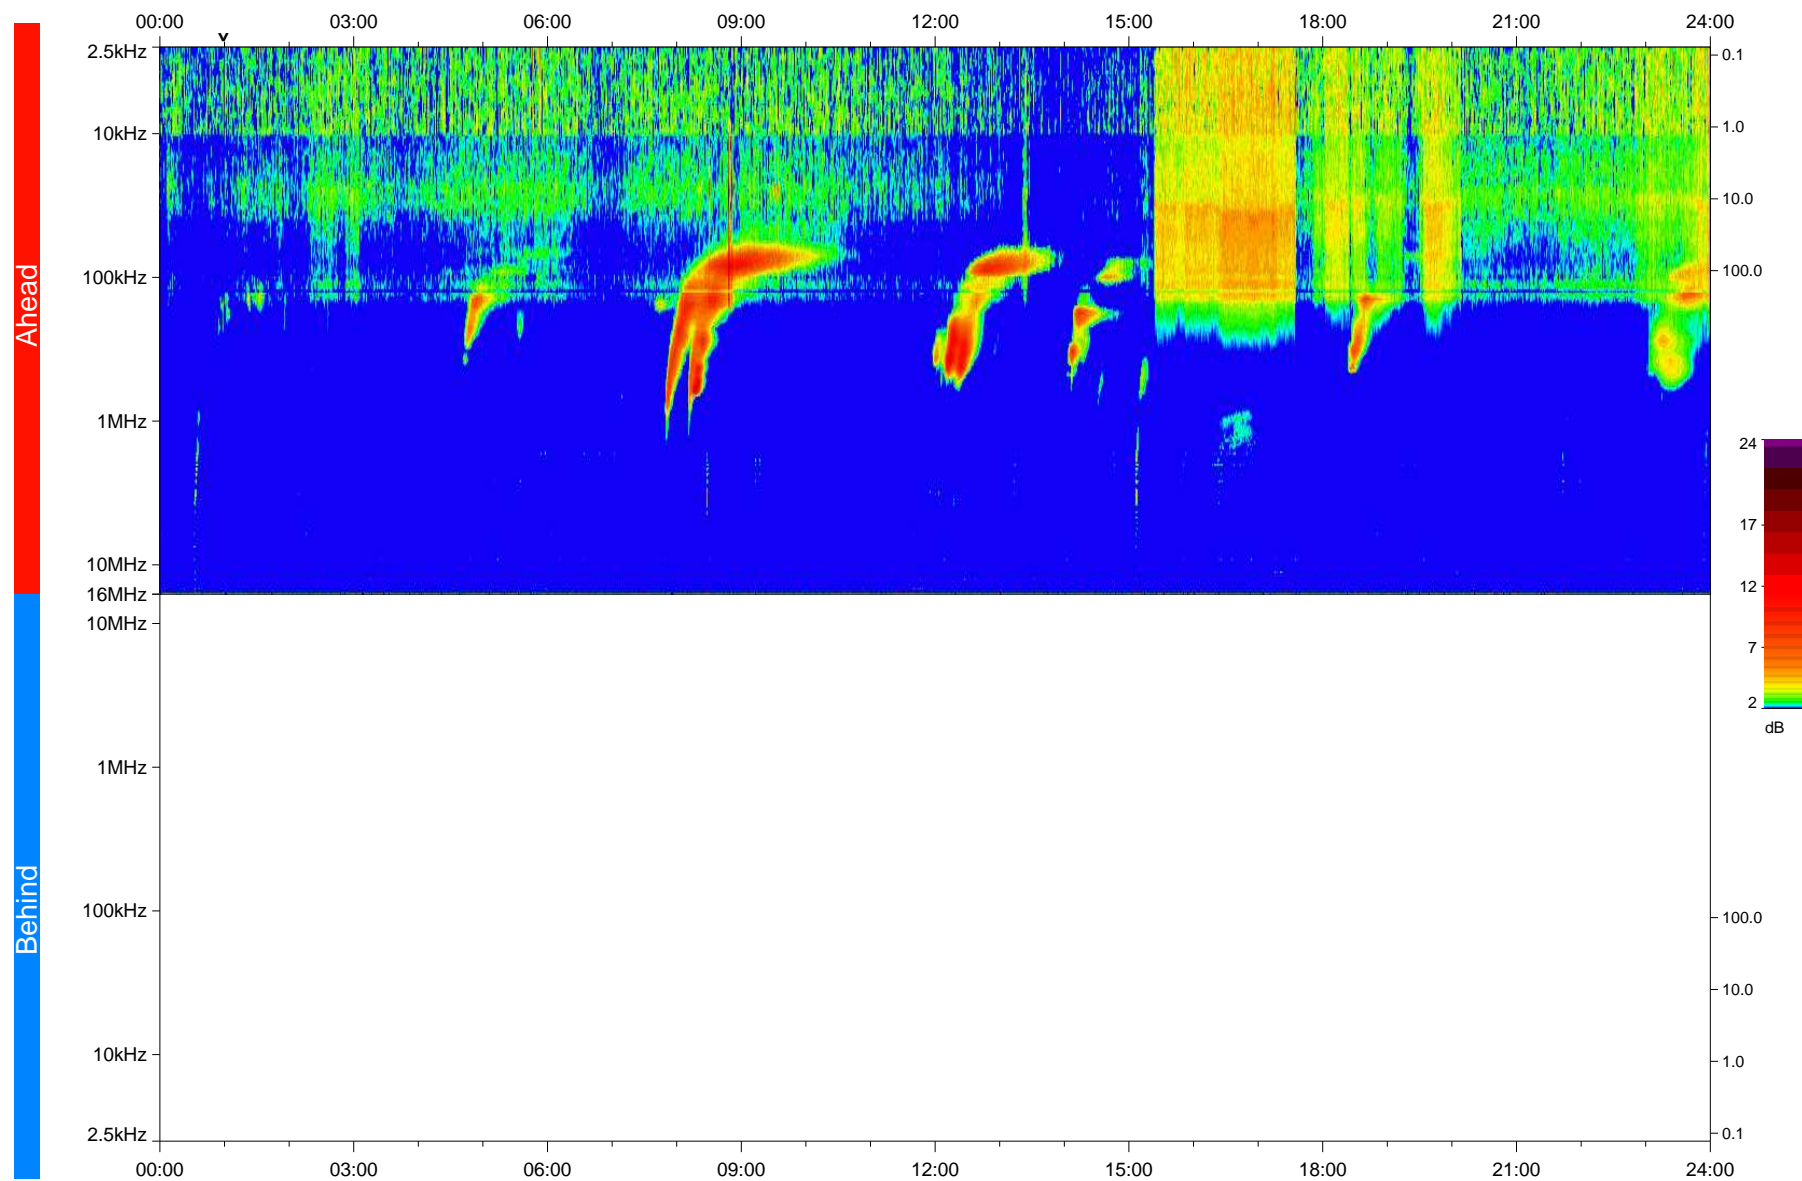

STEREO/WAVES Daily Summary - 11-Mar-2023 (DOY 070)

Ahead source file: swaves_ahead_2023_070_1_05.fin
Ahead PSE Angle: -12.5°

Behind PSE Angle: 8.4°
Behind source file: No STEREO-B data

Time (UTC)

file: stereo_swaves_daily-summary_color_20230311_v04
made by: space.umn.edu on macOS with IDL 8.8.2 on 2023-04-13 17:10:41, with TMLib V946 / dynspec V311