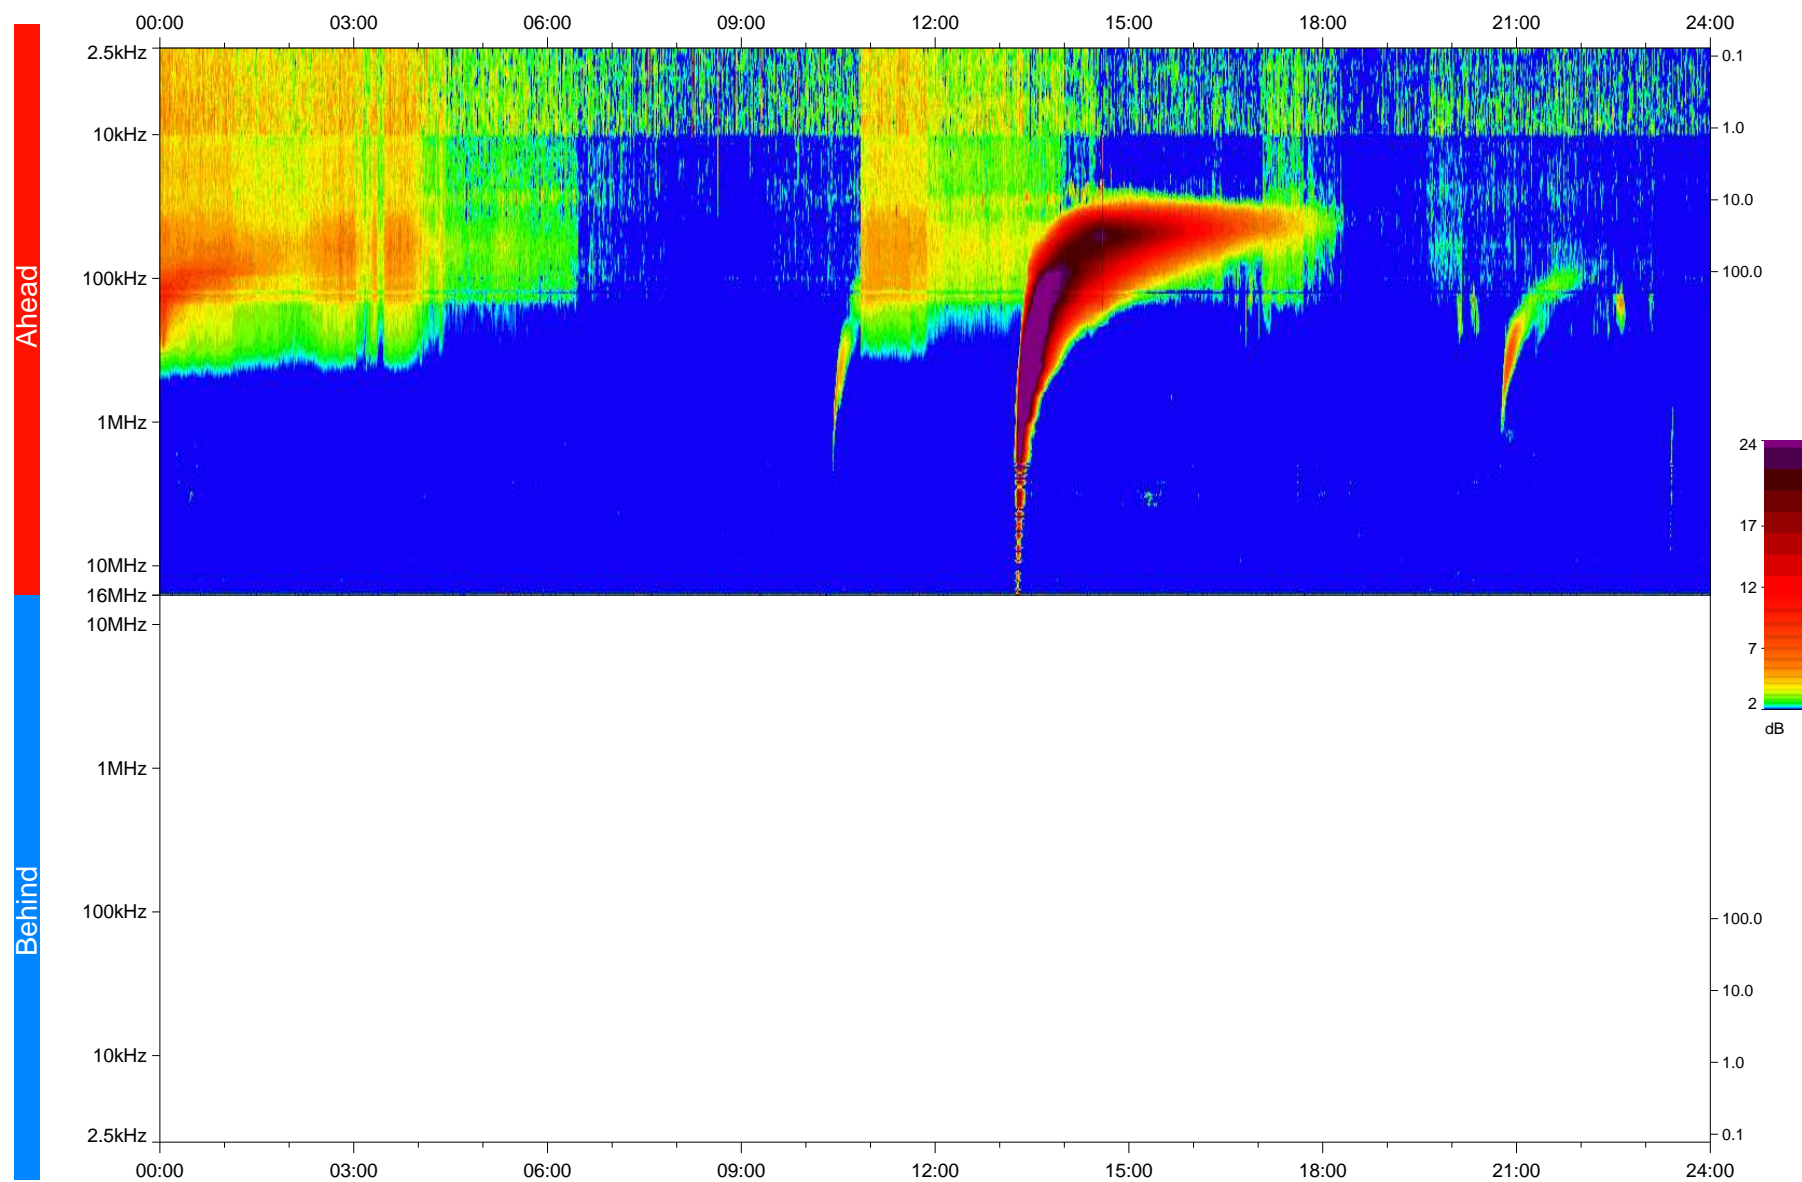

# STEREO/WAVES Daily Summary - 10-Mar-2023 (DOY 069)

Ahead source file: swaves\_ahead\_2023\_069\_1\_05.fin  
Ahead PSE Angle: -12.6°

Behind PSE Angle: 8.4°  
Behind source file: No STEREO-B data

Time (UTC)

file: stereo\_swaves\_daily-summary\_color\_20230310\_v04  
made by: space.umn.edu on macOS with IDL 8.8.2 on 2023-04-13 17:09:28, with TLib V946 / dynspec V311