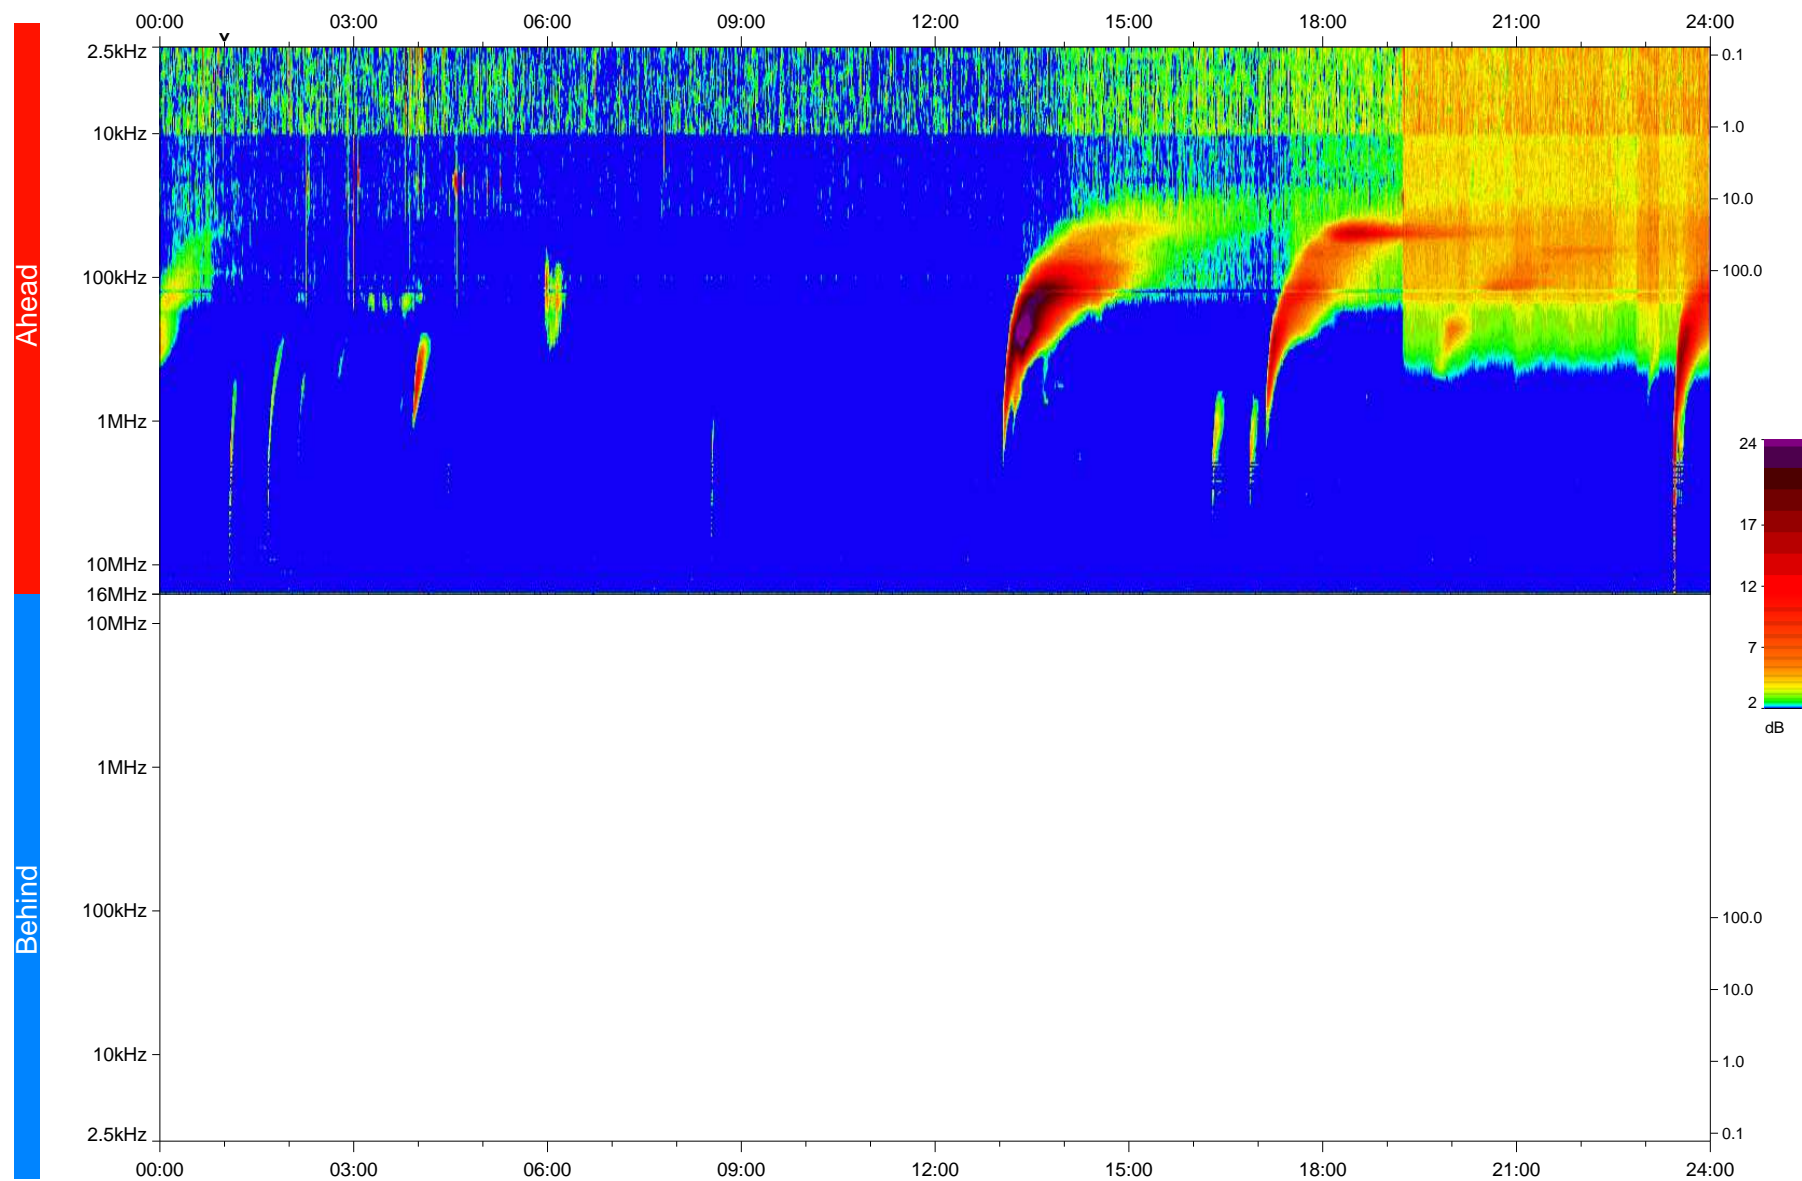

# STEREO/WAVES Daily Summary - 09-Mar-2023 (DOY 068)

Ahead source file: swaves\_ahead\_2023\_068\_1\_05.fin  
Ahead PSE Angle:  $-12.6^\circ$

Behind PSE Angle:  $8.5^\circ$   
Behind source file: No STEREO-B data

Time (UTC)

file: stereo\_swaves\_daily-summary\_color\_20230309\_v04  
made by: space.umn.edu on macOS with IDL 8.8.2 on 2023-04-13 17:08:14, with TMatlab V946 / dynspec V311