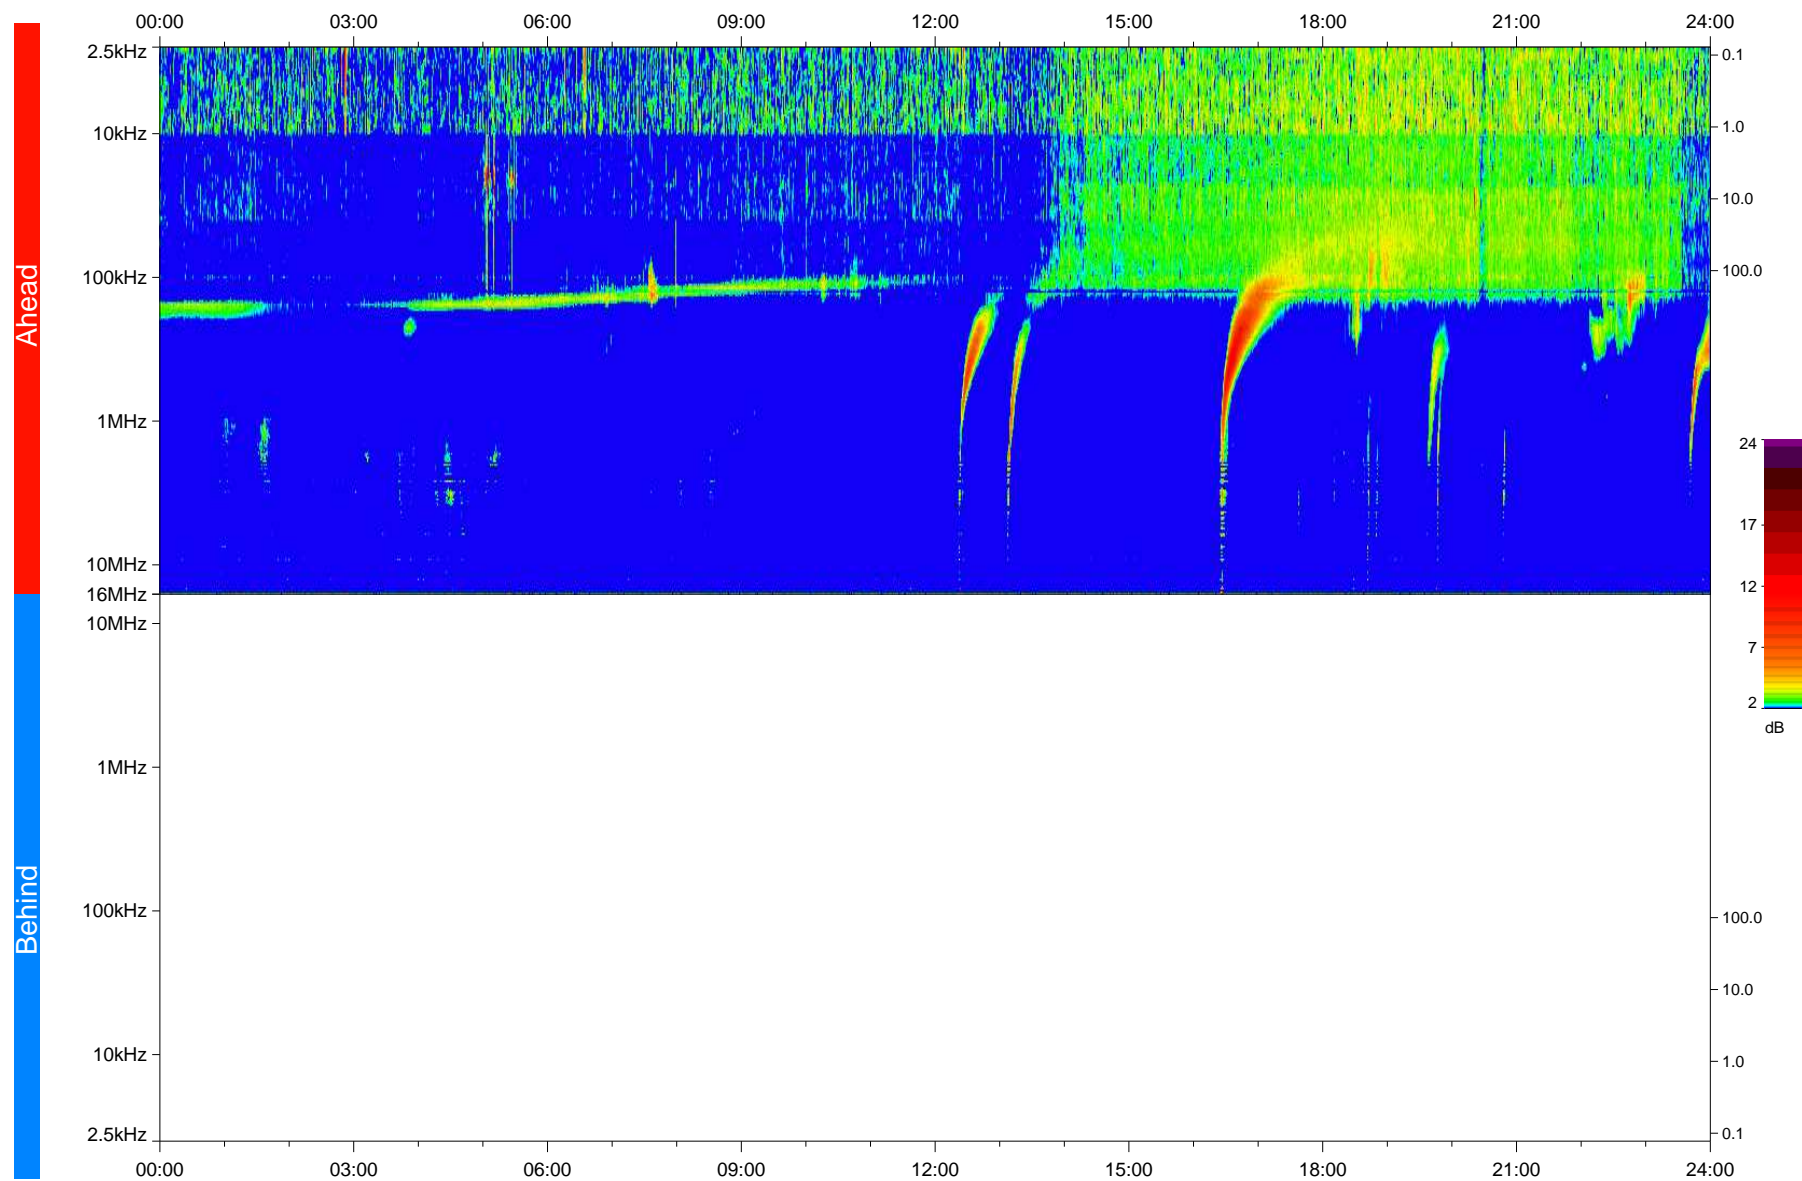

# STEREO/WAVES Daily Summary - 08-Mar-2023 (DOY 067)

Ahead source file: swaves\_ahead\_2023\_067\_1\_05.fin  
Ahead PSE Angle: -12.6°

Behind PSE Angle: 8.5°  
Behind source file: No STEREO-B data

Time (UTC)

file: stereo\_swaves\_daily-summary\_color\_20230308\_v04  
made by: space.umn.edu on macOS with IDL 8.8.2 on 2023-04-08 11:38:18, with TLib V946 / dynspec V311