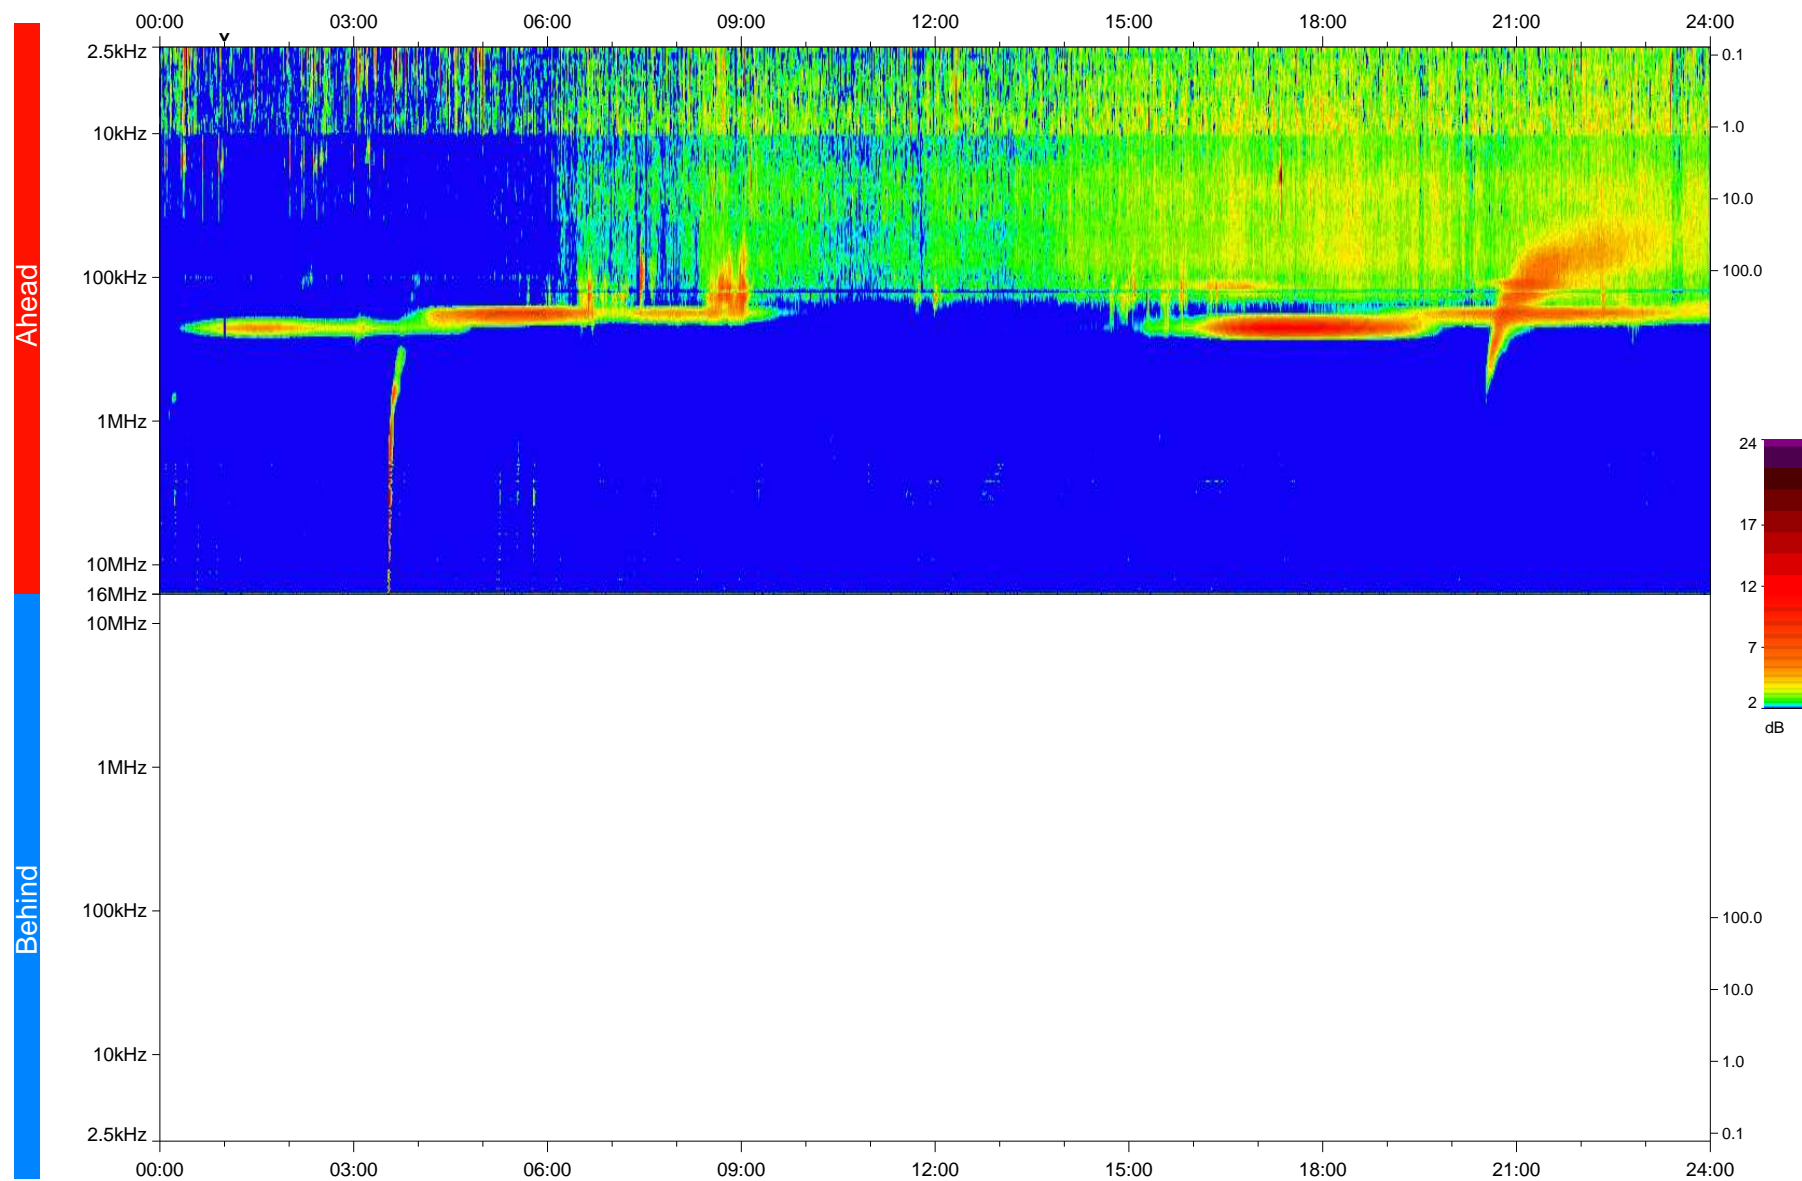

STEREO/WAVES Daily Summary - 07-Mar-2023 (DOY 066)

Ahead source file: swaves_ahead_2023_066_1_05.fin
Ahead PSE Angle: -12.7°

Behind PSE Angle: 8.5°
Behind source file: No STEREO-B data

Time (UTC)

file: stereo_swaves_daily-summary_color_20230307_v04
made by: space.umn.edu on macOS with IDL 8.8.2 on 2023-04-07 07:28:44, with TMLib V946 / dynspec V311