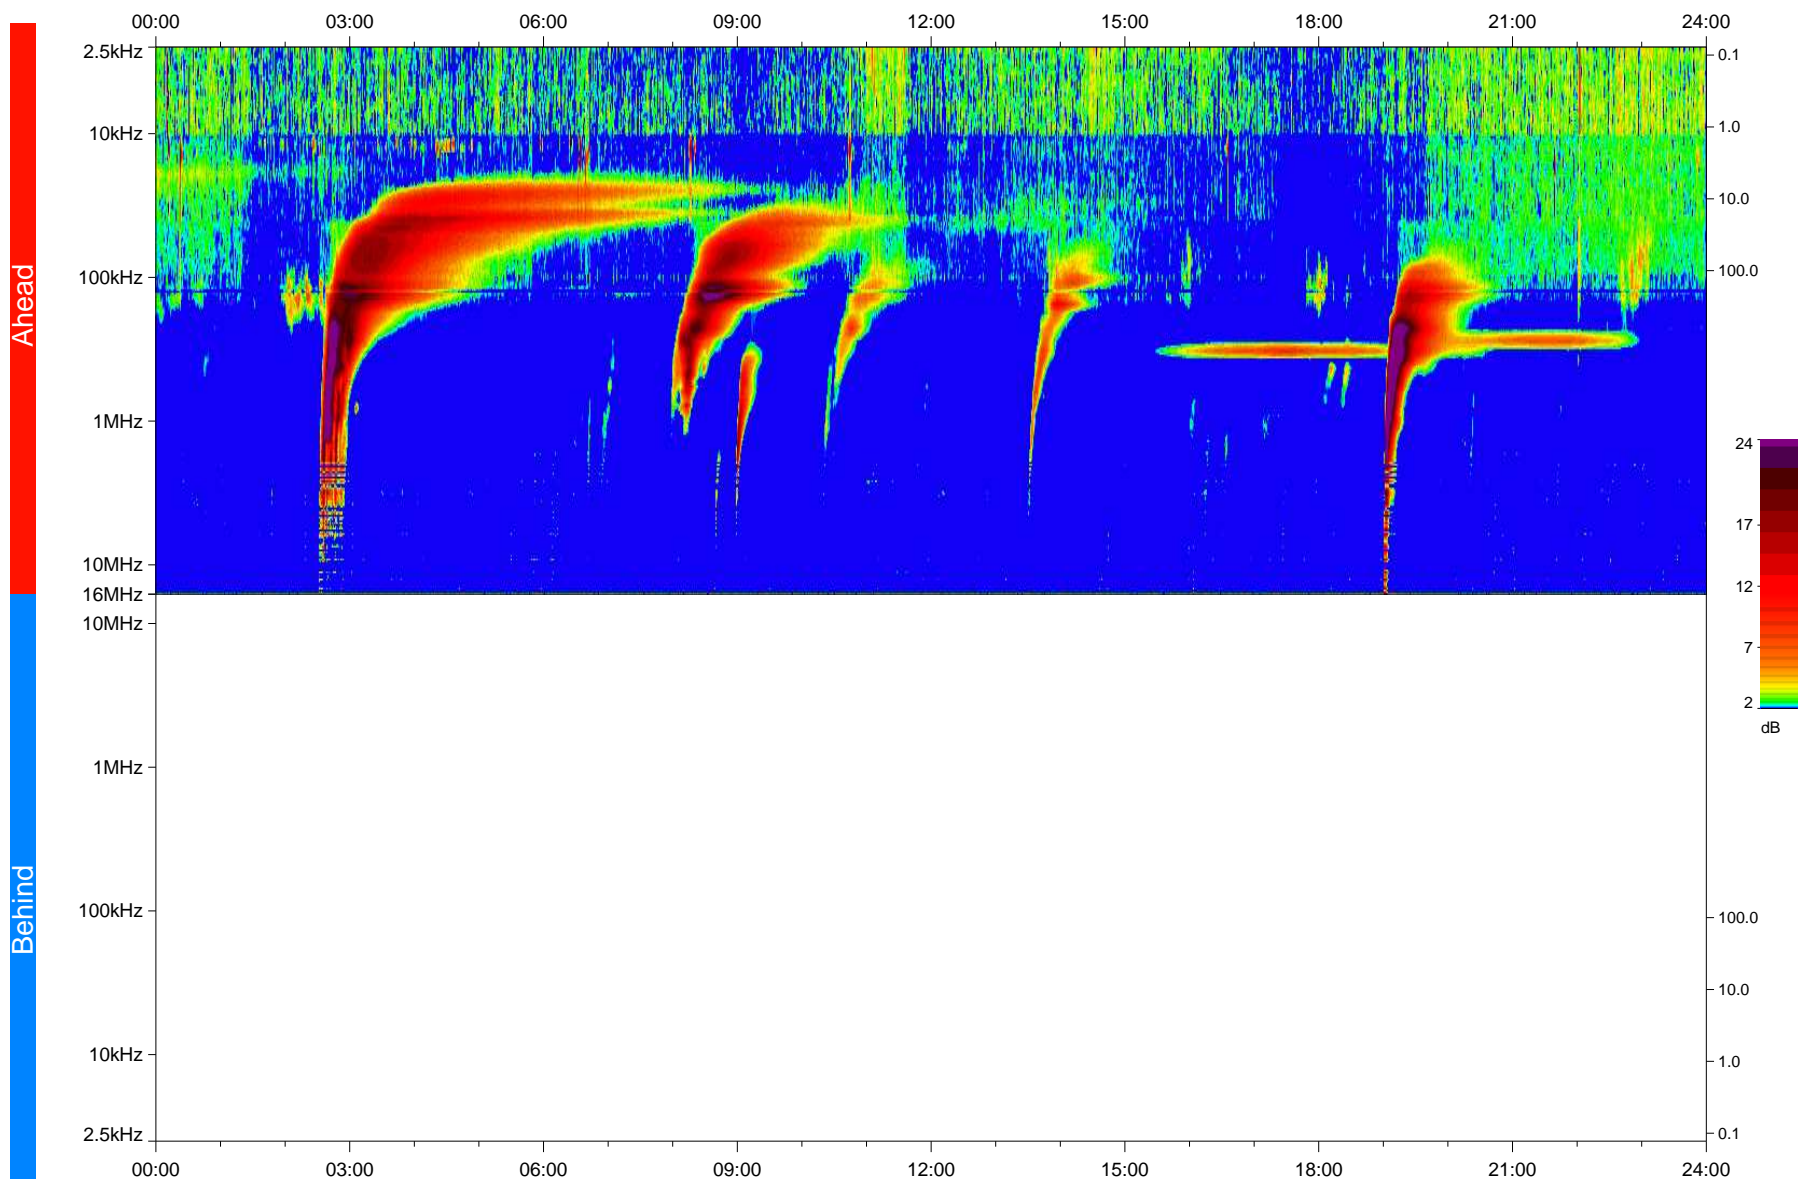

STEREO/WAVES Daily Summary - 06-Mar-2023 (DOY 065)

Ahead source file: swaves_ahead_2023_065_1_05.fin
Ahead PSE Angle: -12.7°

Behind PSE Angle: 8.5°
Behind source file: No STEREO-B data

Time (UTC)

file: stereo_swaves_daily-summary_color_20230306_v04
made by: space.umn.edu on macOS with IDL 8.8.2 on 2023-04-06 18:50:31, with TMLib V946 / dynspec V311