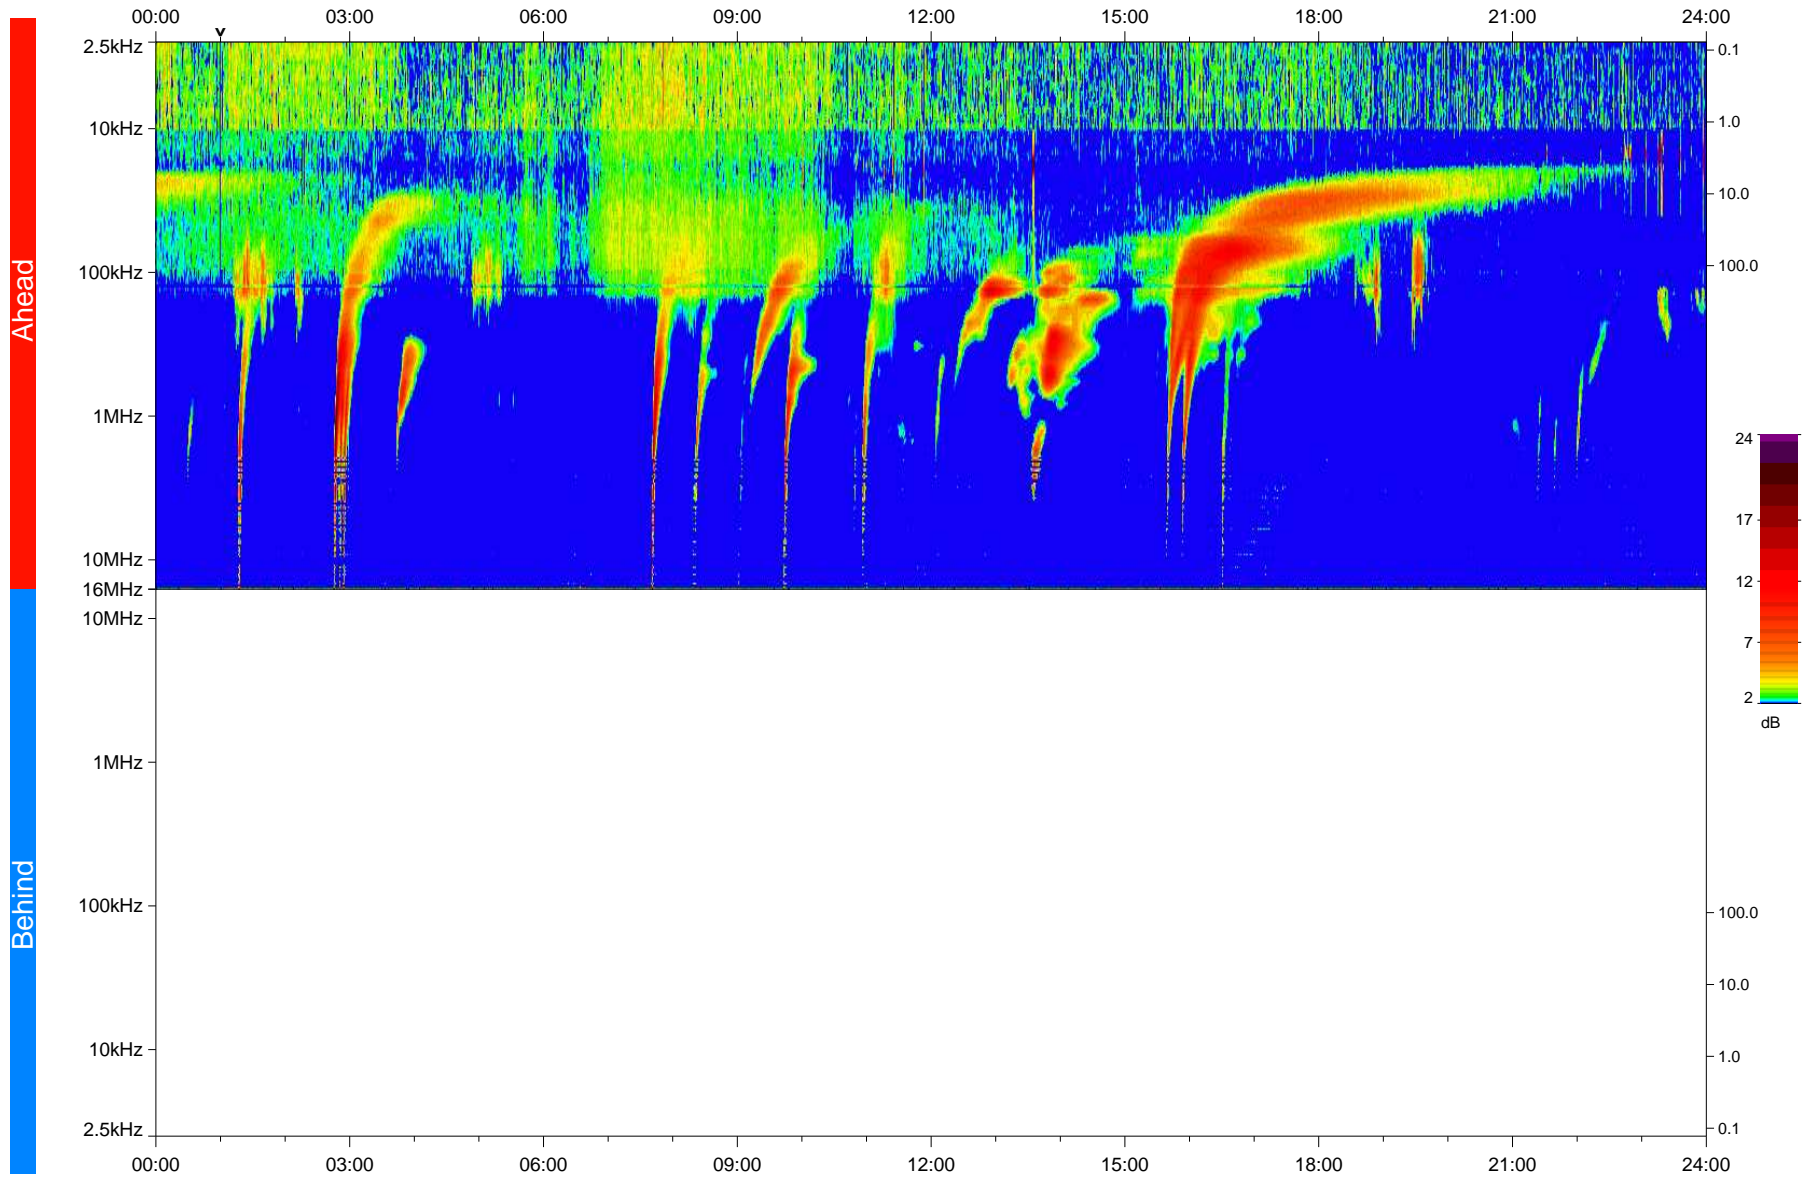

STEREO/WAVES Daily Summary - 05-Mar-2023 (DOY 064)

Ahead source file: swaves_ahead_2023_064_1_05.fin
Ahead PSE Angle: -12.7°

Behind PSE Angle: 8.5°
Behind source file: No STEREO-B data

Time (UTC)

file: stereo_swaves_daily-summary_color_20230305_v04
made by: space.umn.edu on macOS with IDL 8.8.2 on 2023-04-05 13:43:03, with TMLib V946 / dynspec V311