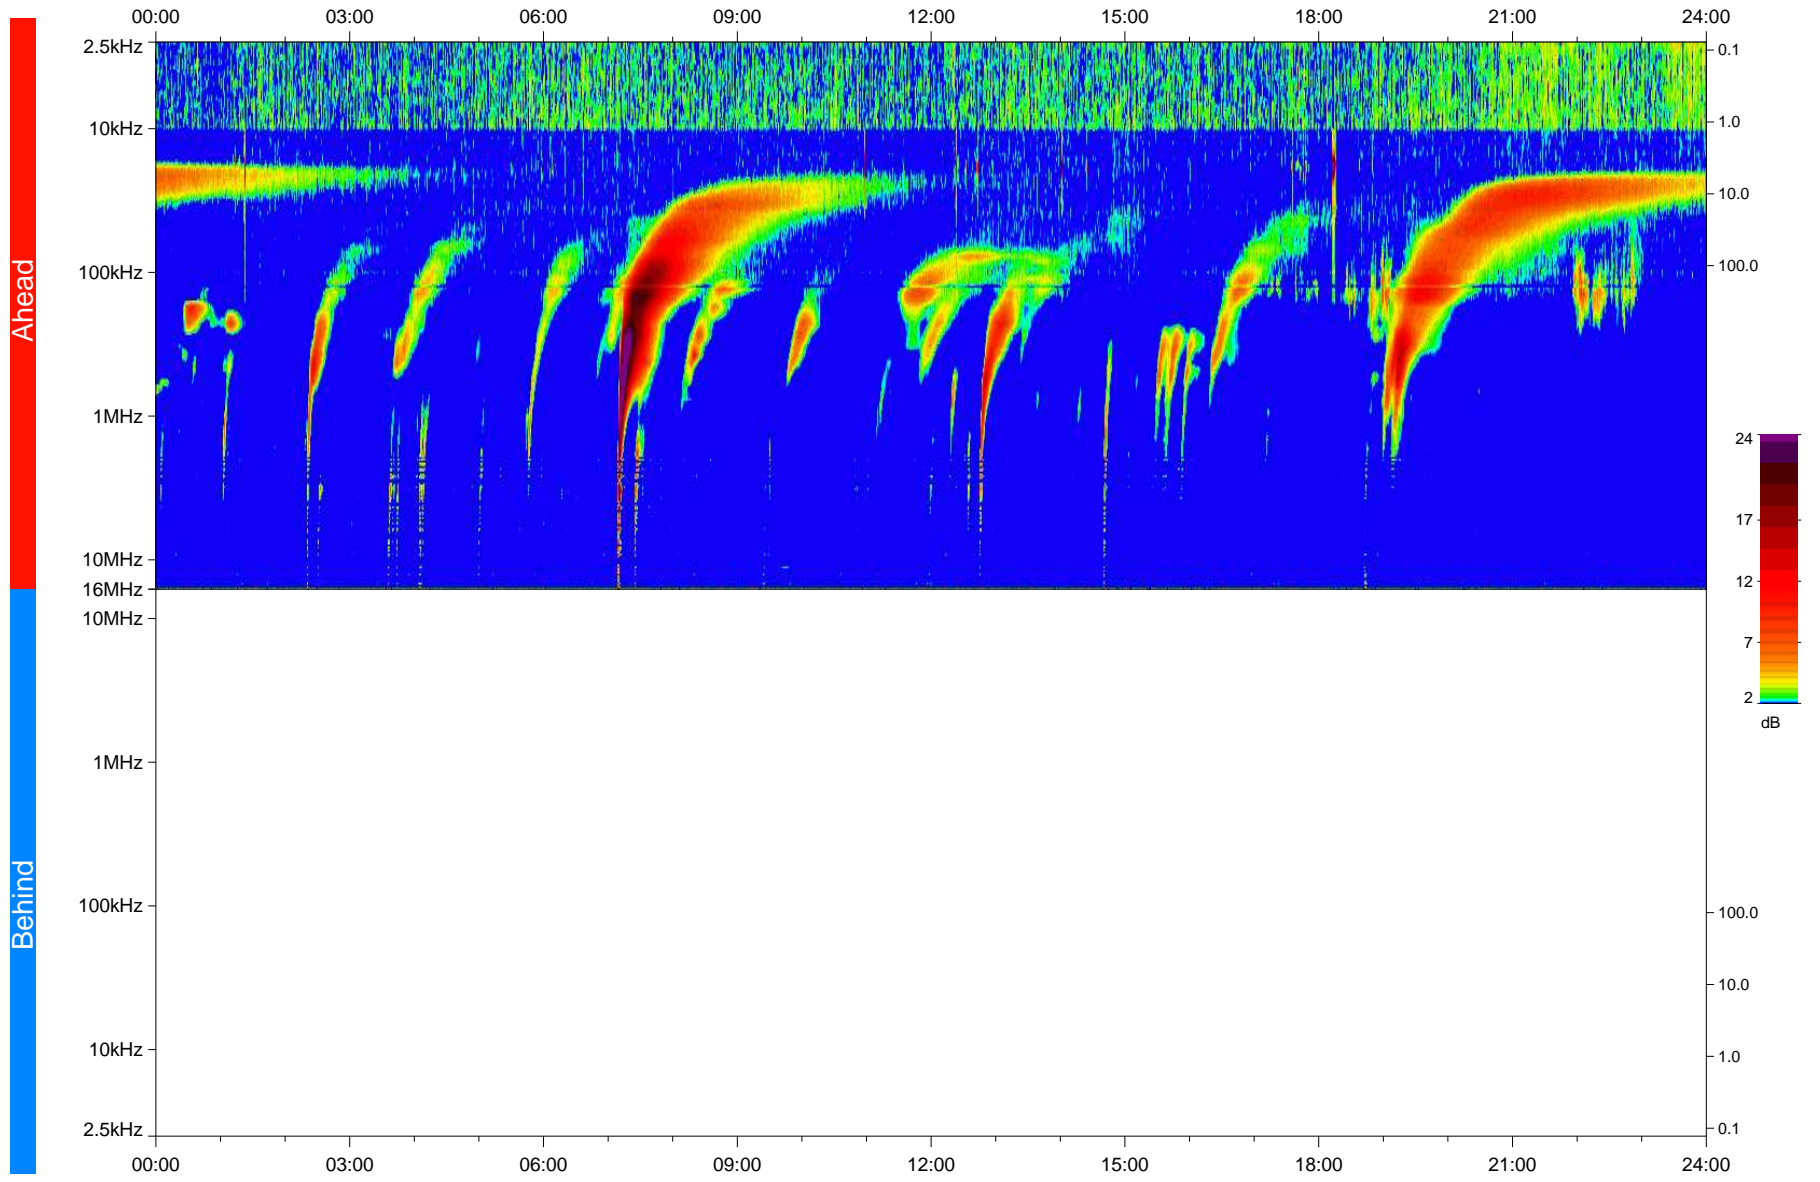

STEREO/WAVES Daily Summary - 04-Mar-2023 (DOY 063)

Ahead source file: swaves_ahead_2023_063_1_05.fin
Ahead PSE Angle: -12.8°

Behind PSE Angle: 8.6°
Behind source file: No STEREO-B data

Time (UTC)

file: stereo_swaves_daily-summary_color_20230304_v04
made by: space.umn.edu on macOS with IDL 8.8.2 on 2023-04-04 10:51:37, with TLib V946 / dynspec V311