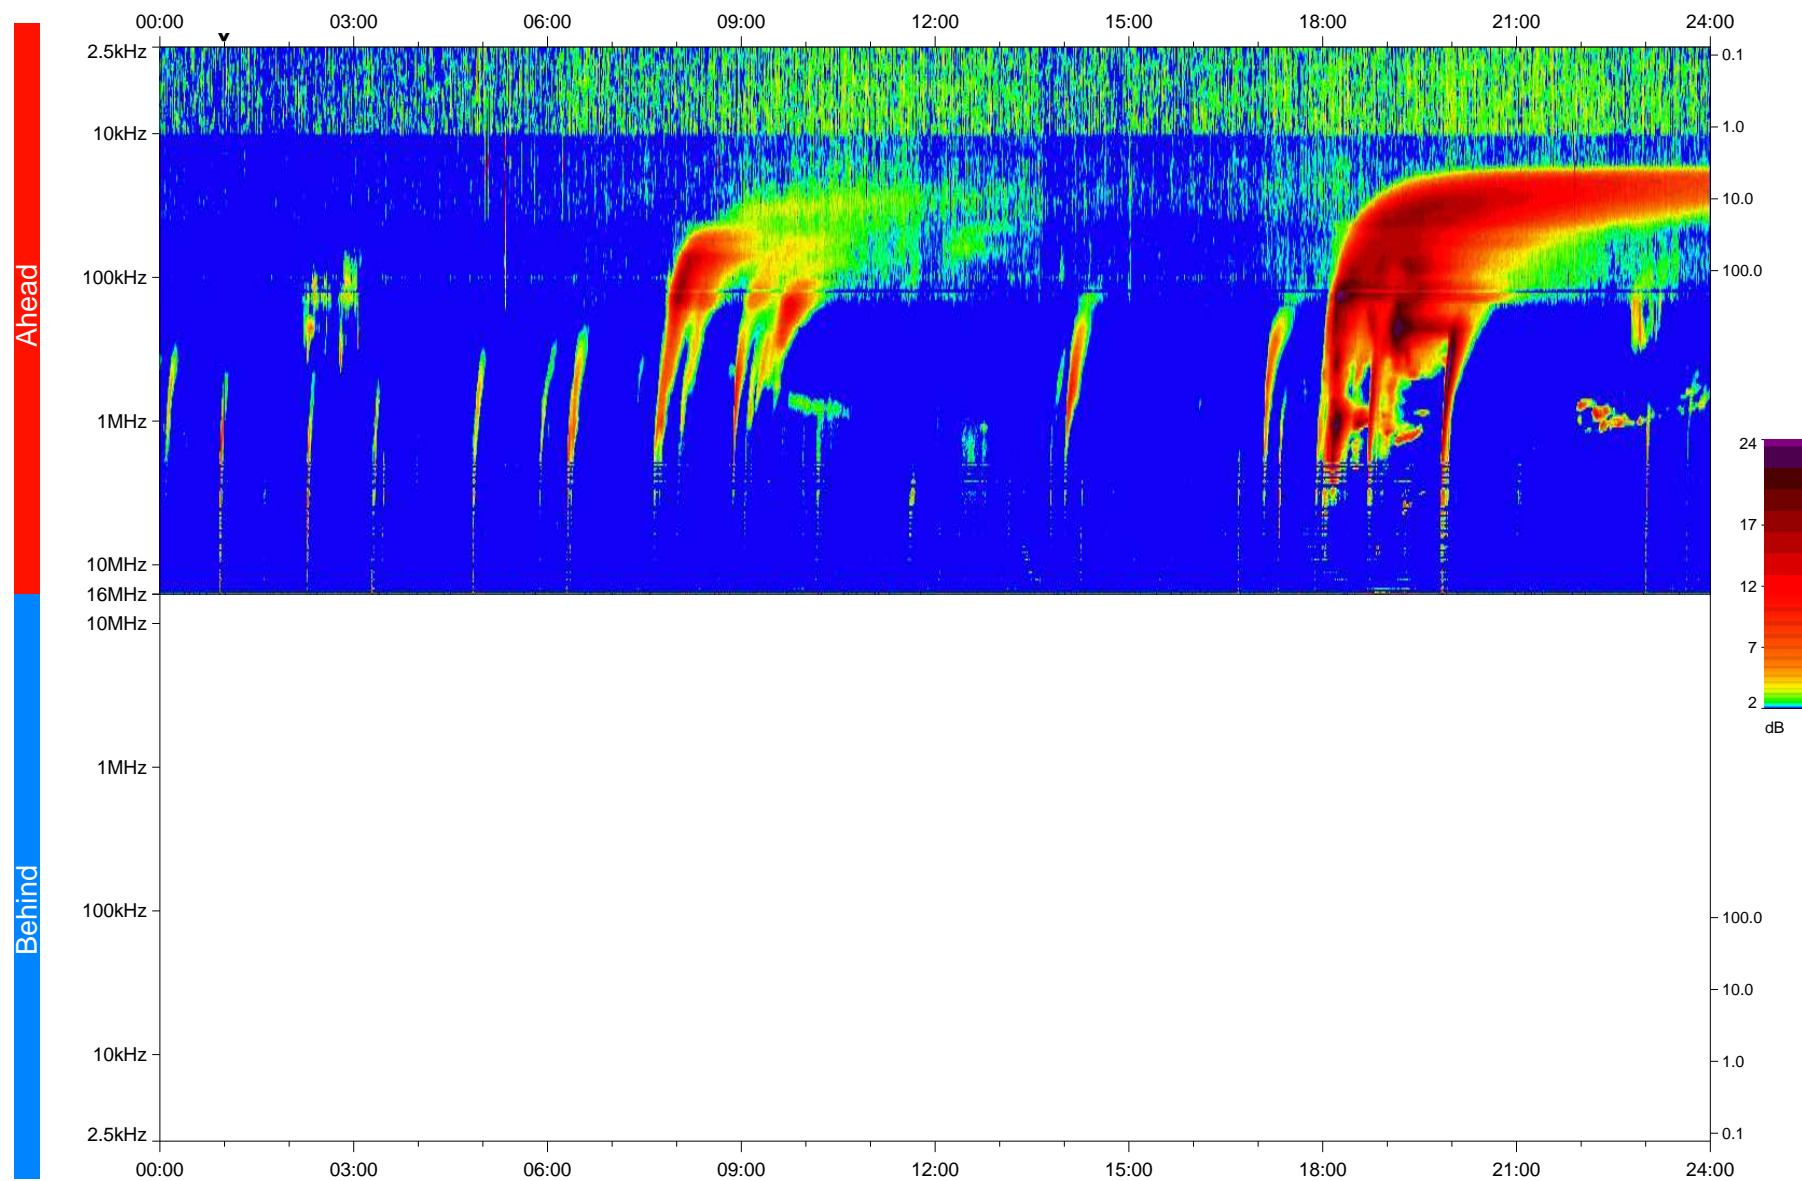

STEREO/WAVES Daily Summary - 03-Mar-2023 (DOY 062)

Ahead source file: swaves_ahead_2023_062_1_05.fin
Ahead PSE Angle: -12.7°

Behind PSE Angle: 8.7°
Behind source file: No STEREO-B data

Time (UTC)

file: stereo_swaves_daily-summary_color_20230303_v04
made by: space.umn.edu on macOS with IDL 8.8.2 on 2023-04-03 19:25:58, with TMatlab V946 / dynspec V311