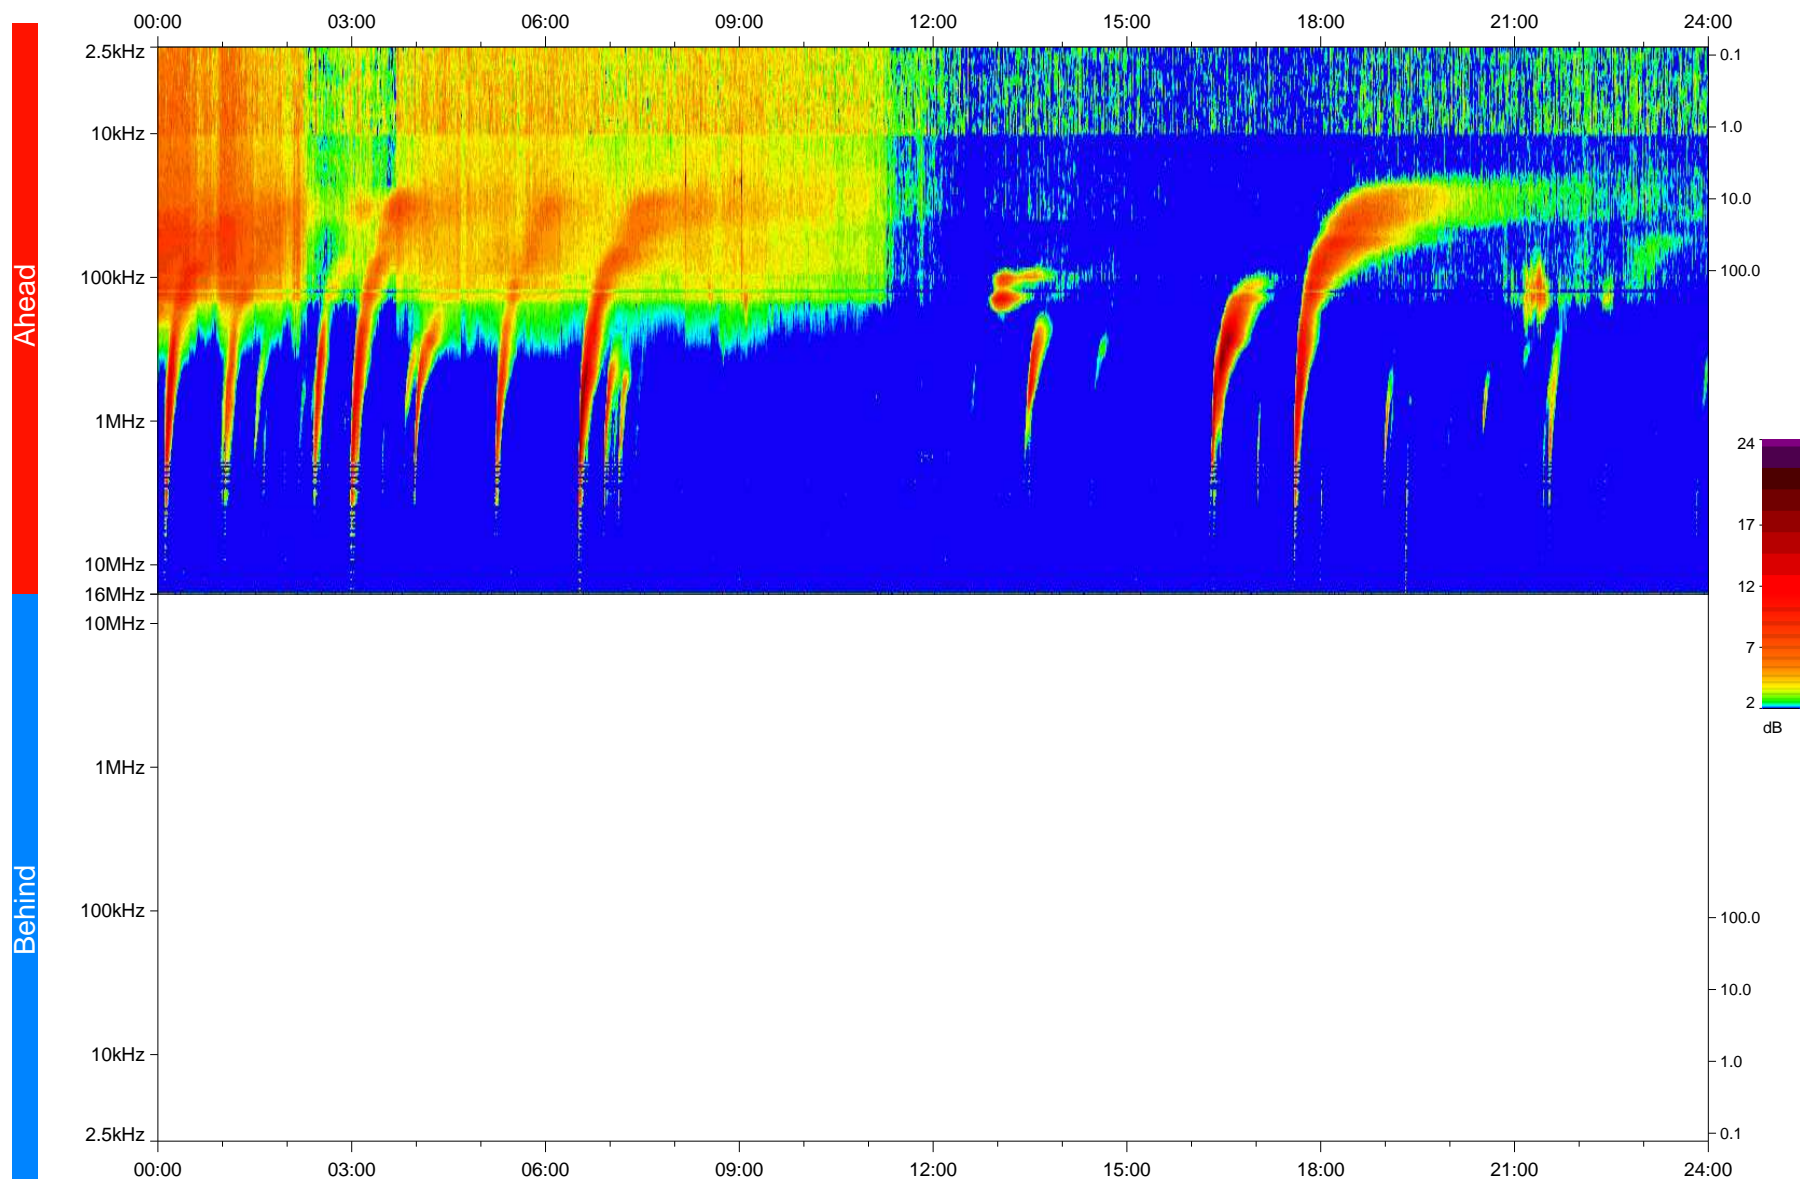

STEREO/WAVES Daily Summary - 02-Mar-2023 (DOY 061)

Ahead source file: swaves_ahead_2023_061_1_05.fin
Ahead PSE Angle: -12.7°

Behind PSE Angle: 8.7°
Behind source file: No STEREO-B data

Time (UTC)

file: stereo_swaves_daily-summary_color_20230302_v04
made by: space.umn.edu on macOS with IDL 8.8.2 on 2023-04-02 11:53:07, with TLib V946 / dynspec V311