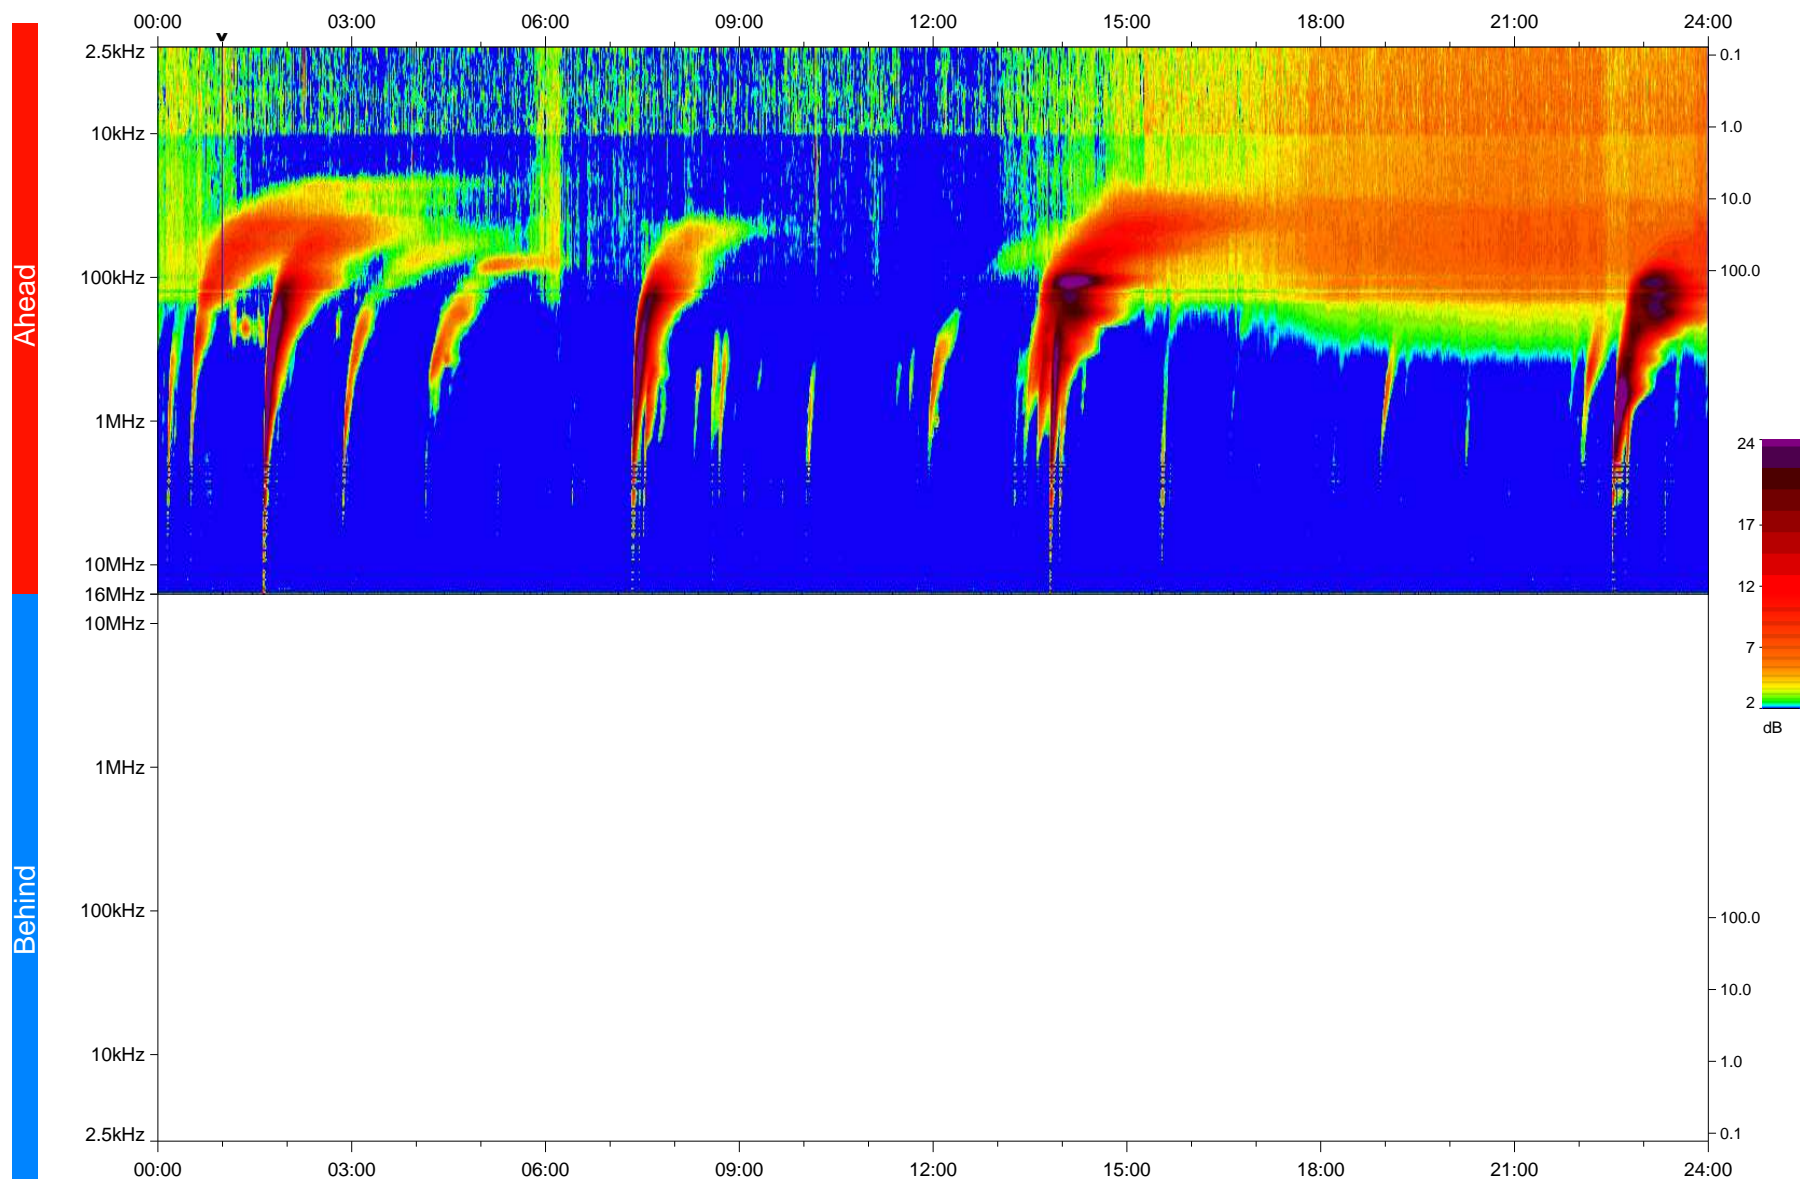

STEREO/WAVES Daily Summary - 01-Mar-2023 (DOY 060)

Ahead source file: swaves_ahead_2023_060_1_05.fin
Ahead PSE Angle: -12.8°

Behind PSE Angle: 8.7°
Behind source file: No STEREO-B data

Time (UTC)

file: stereo_swaves_daily-summary_color_20230301_v04
made by: space.umn.edu on macOS with IDL 8.8.2 on 2023-04-02 11:51:52, with TLib V946 / dynspec V311