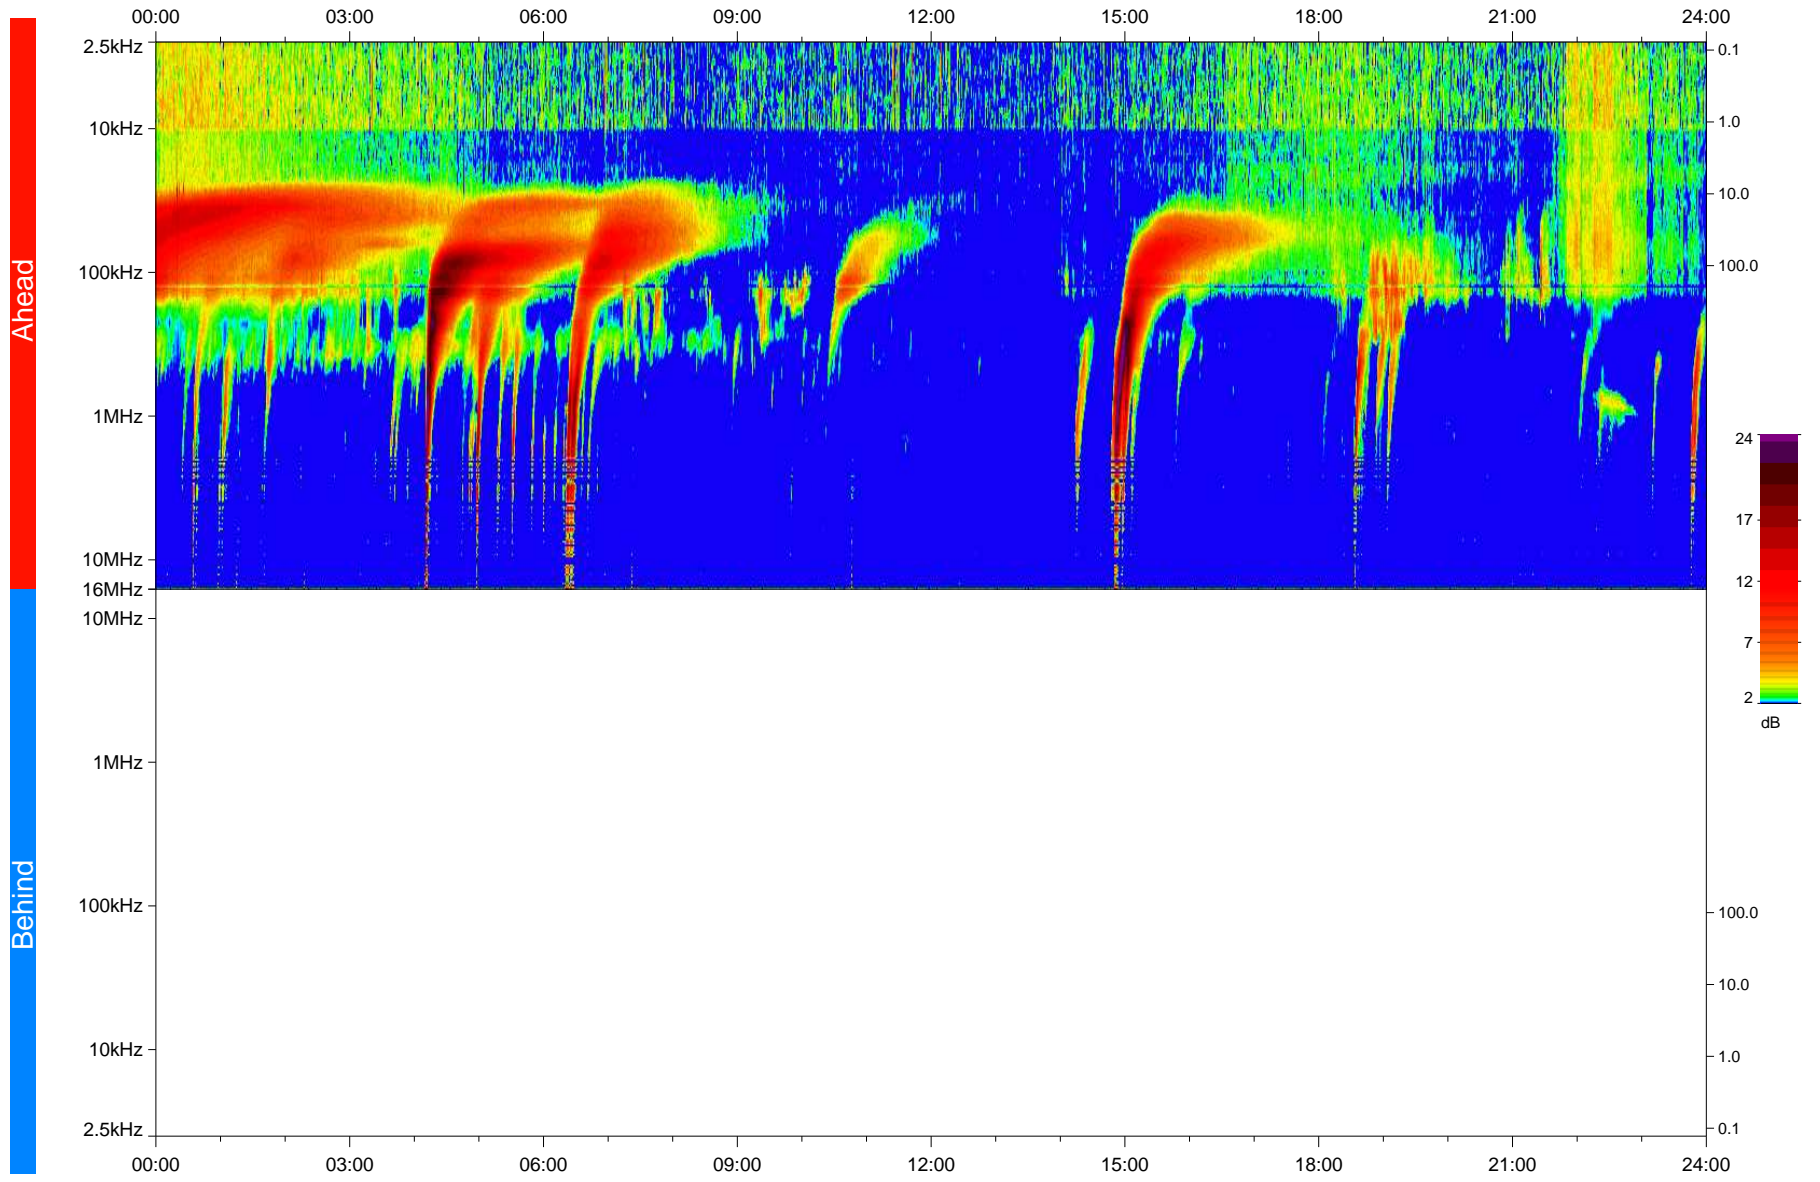

# STEREO/WAVES Daily Summary - 28-Feb-2023 (DOY 059)

Ahead source file: swaves\_ahead\_2023\_059\_1\_05.fin  
Ahead PSE Angle:  $-12.8^\circ$

Behind PSE Angle:  $8.7^\circ$   
Behind source file: No STEREO-B data

Time (UTC)

file: stereo\_swaves\_daily-summary\_color\_20230228\_v04  
made by: space.umn.edu on macOS with IDL 8.8.2 on 2023-04-02 11:50:39, with TMLib V946 / dynspec V311