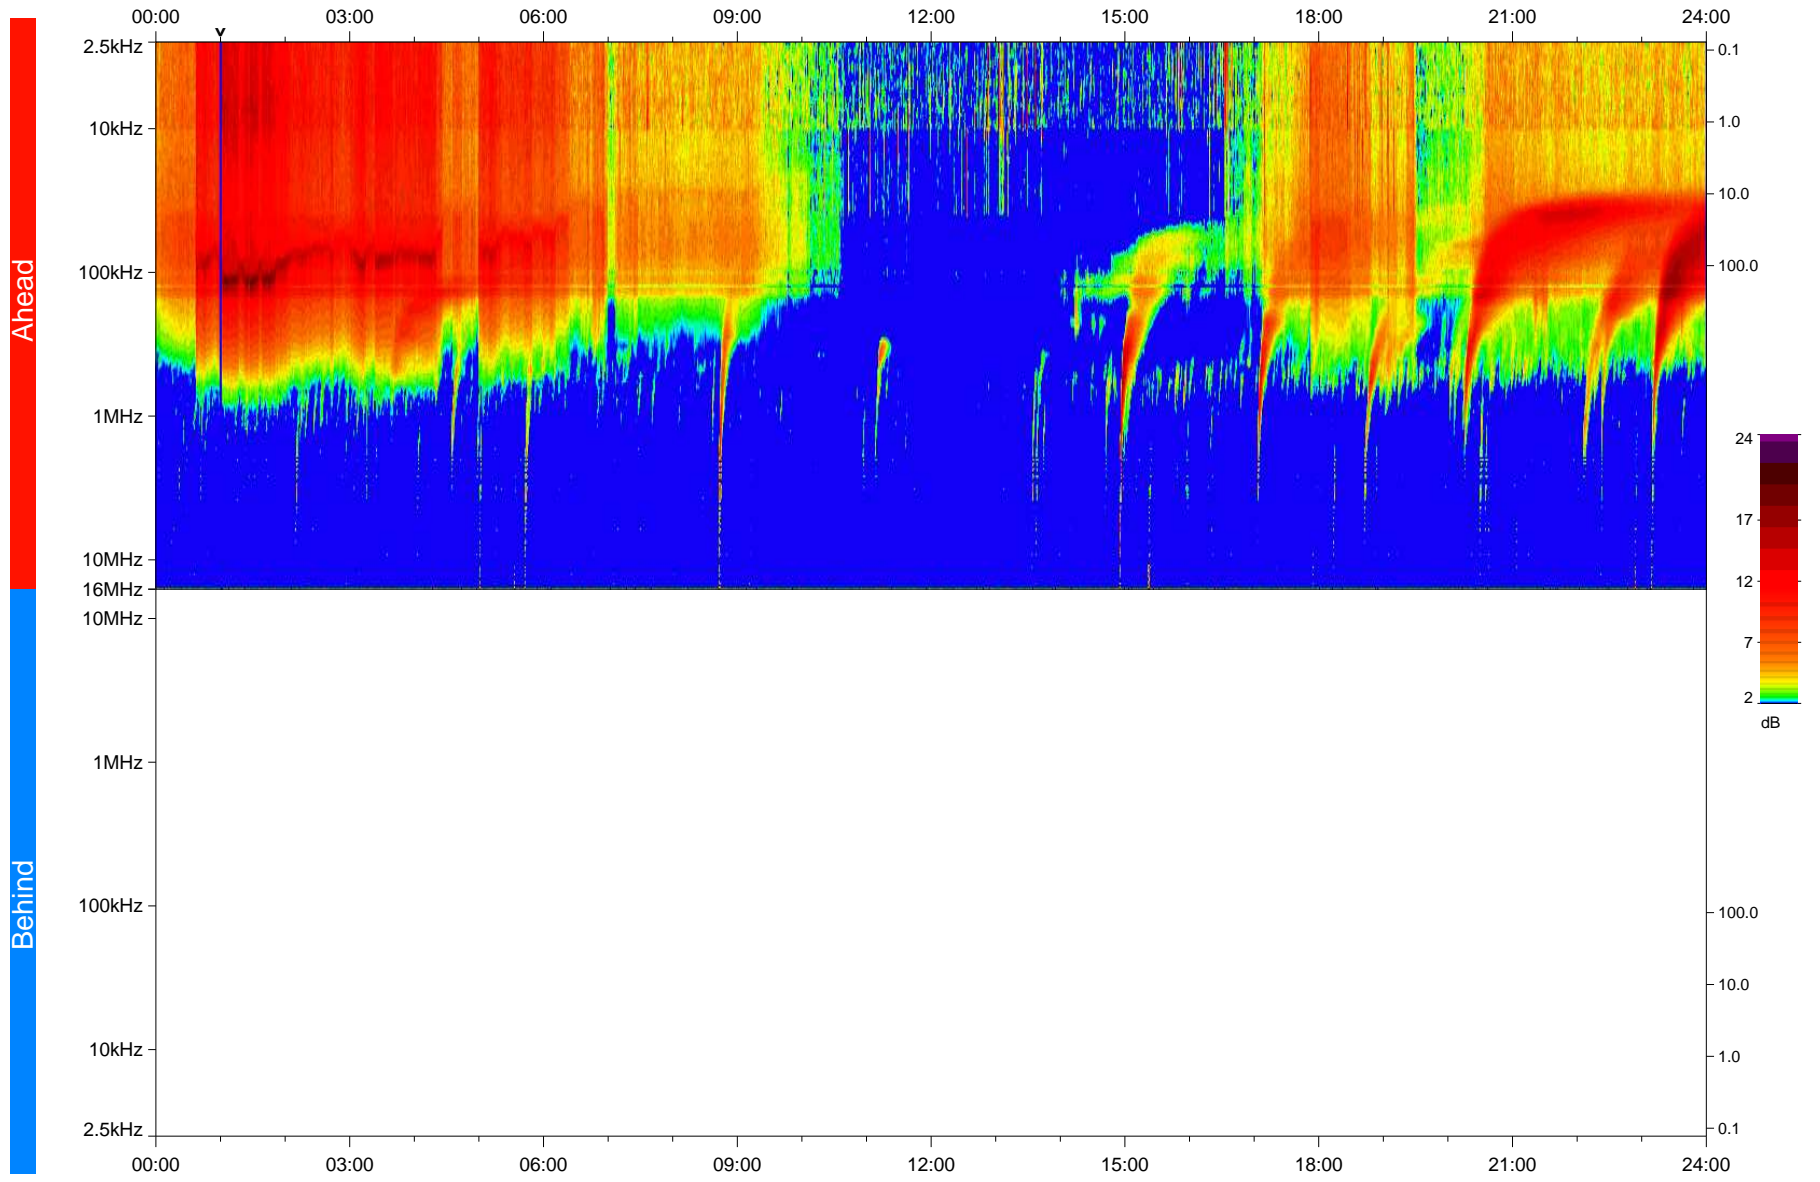

STEREO/WAVES Daily Summary - 27-Feb-2023 (DOY 058)

Ahead source file: swaves_ahead_2023_058_1_05.fin
Ahead PSE Angle: -12.8°

Behind PSE Angle: 8.8°
Behind source file: No STEREO-B data

Time (UTC)

file: stereo_swaves_daily-summary_color_20230227_v04
made by: space.umn.edu on macOS with IDL 8.8.2 on 2023-04-02 11:49:25, with TLib V946 / dynspec V311