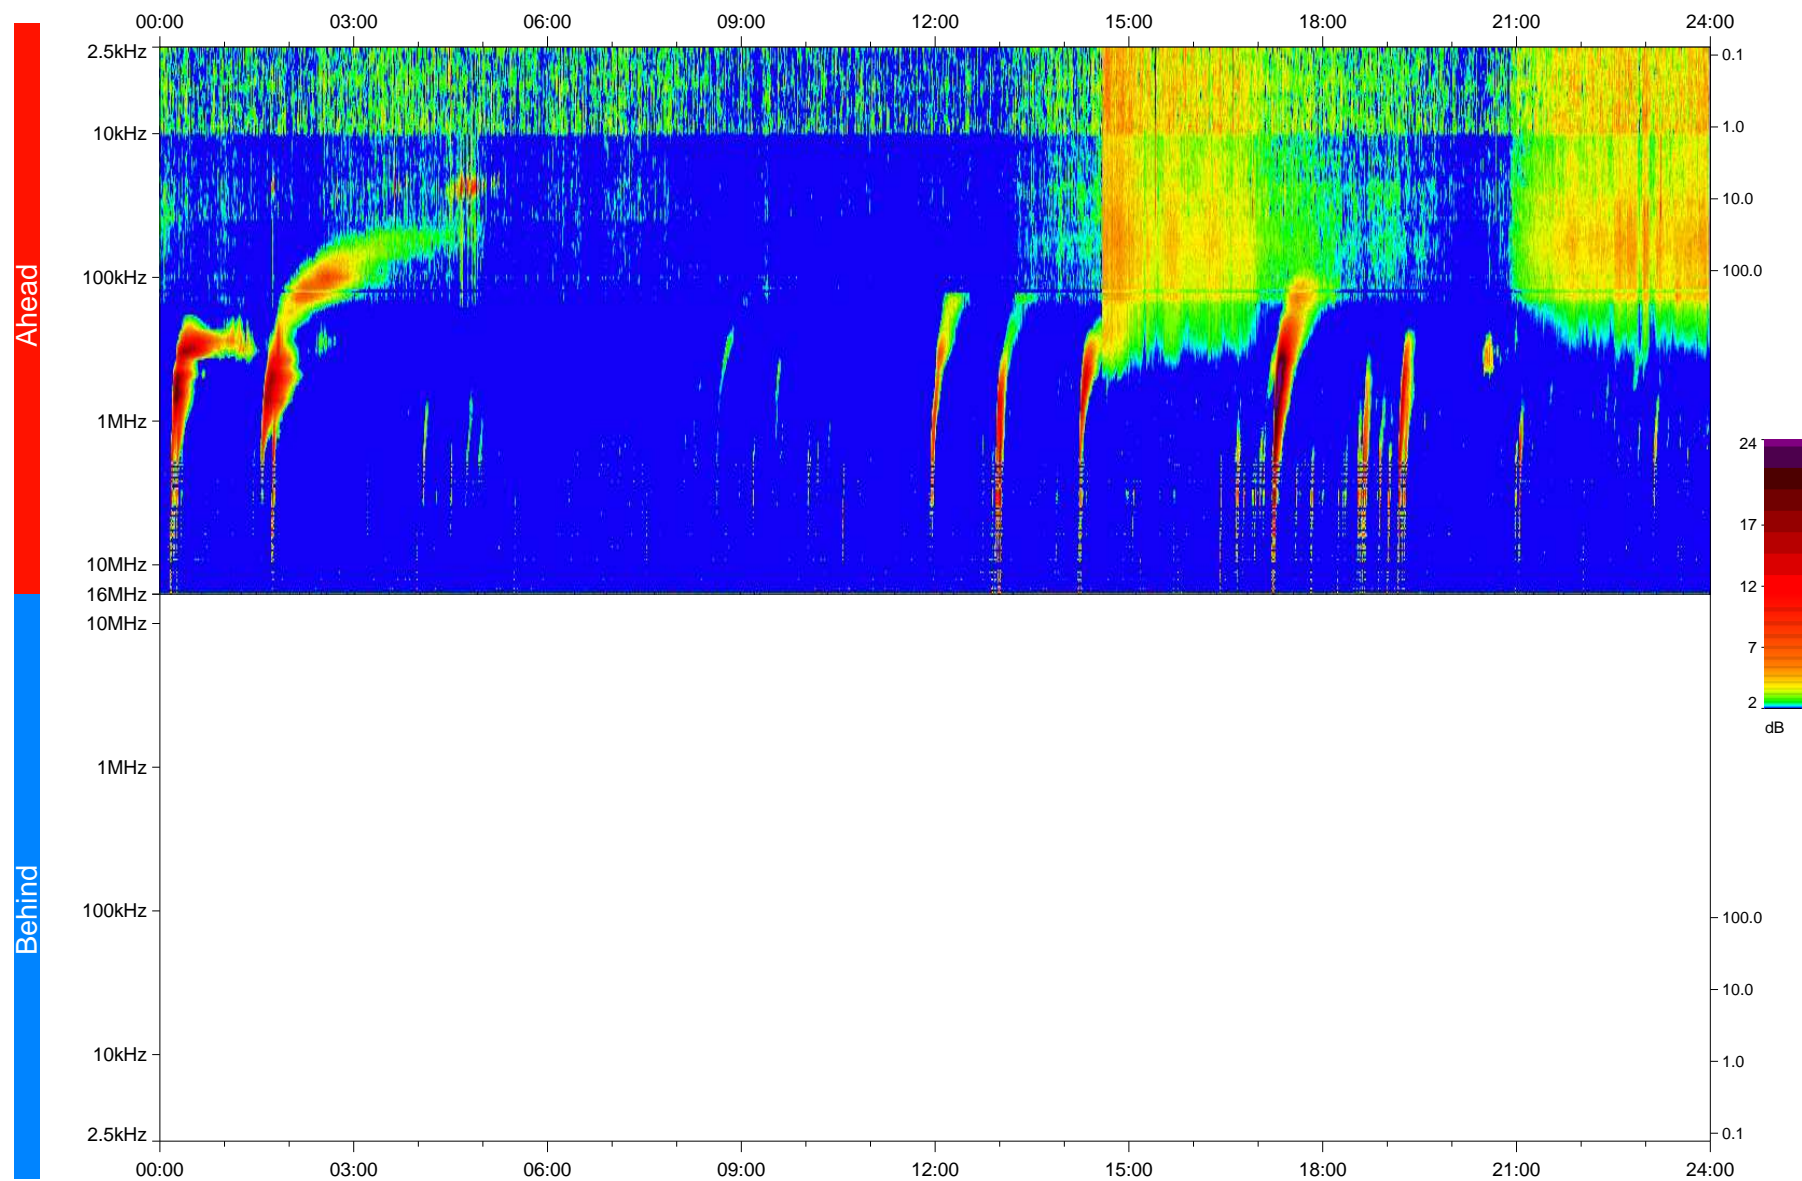

STEREO/WAVES Daily Summary - 26-Feb-2023 (DOY 057)

Ahead source file: swaves_ahead_2023_057_1_05.fin
Ahead PSE Angle: -12.9°

Behind PSE Angle: 8.8°
Behind source file: No STEREO-B data

Time (UTC)

file: stereo_swaves_daily-summary_color_20230226_v04
made by: space.umn.edu on macOS with IDL 8.8.2 on 2023-03-29 18:19:41, with TMLib V946 / dynspec V311