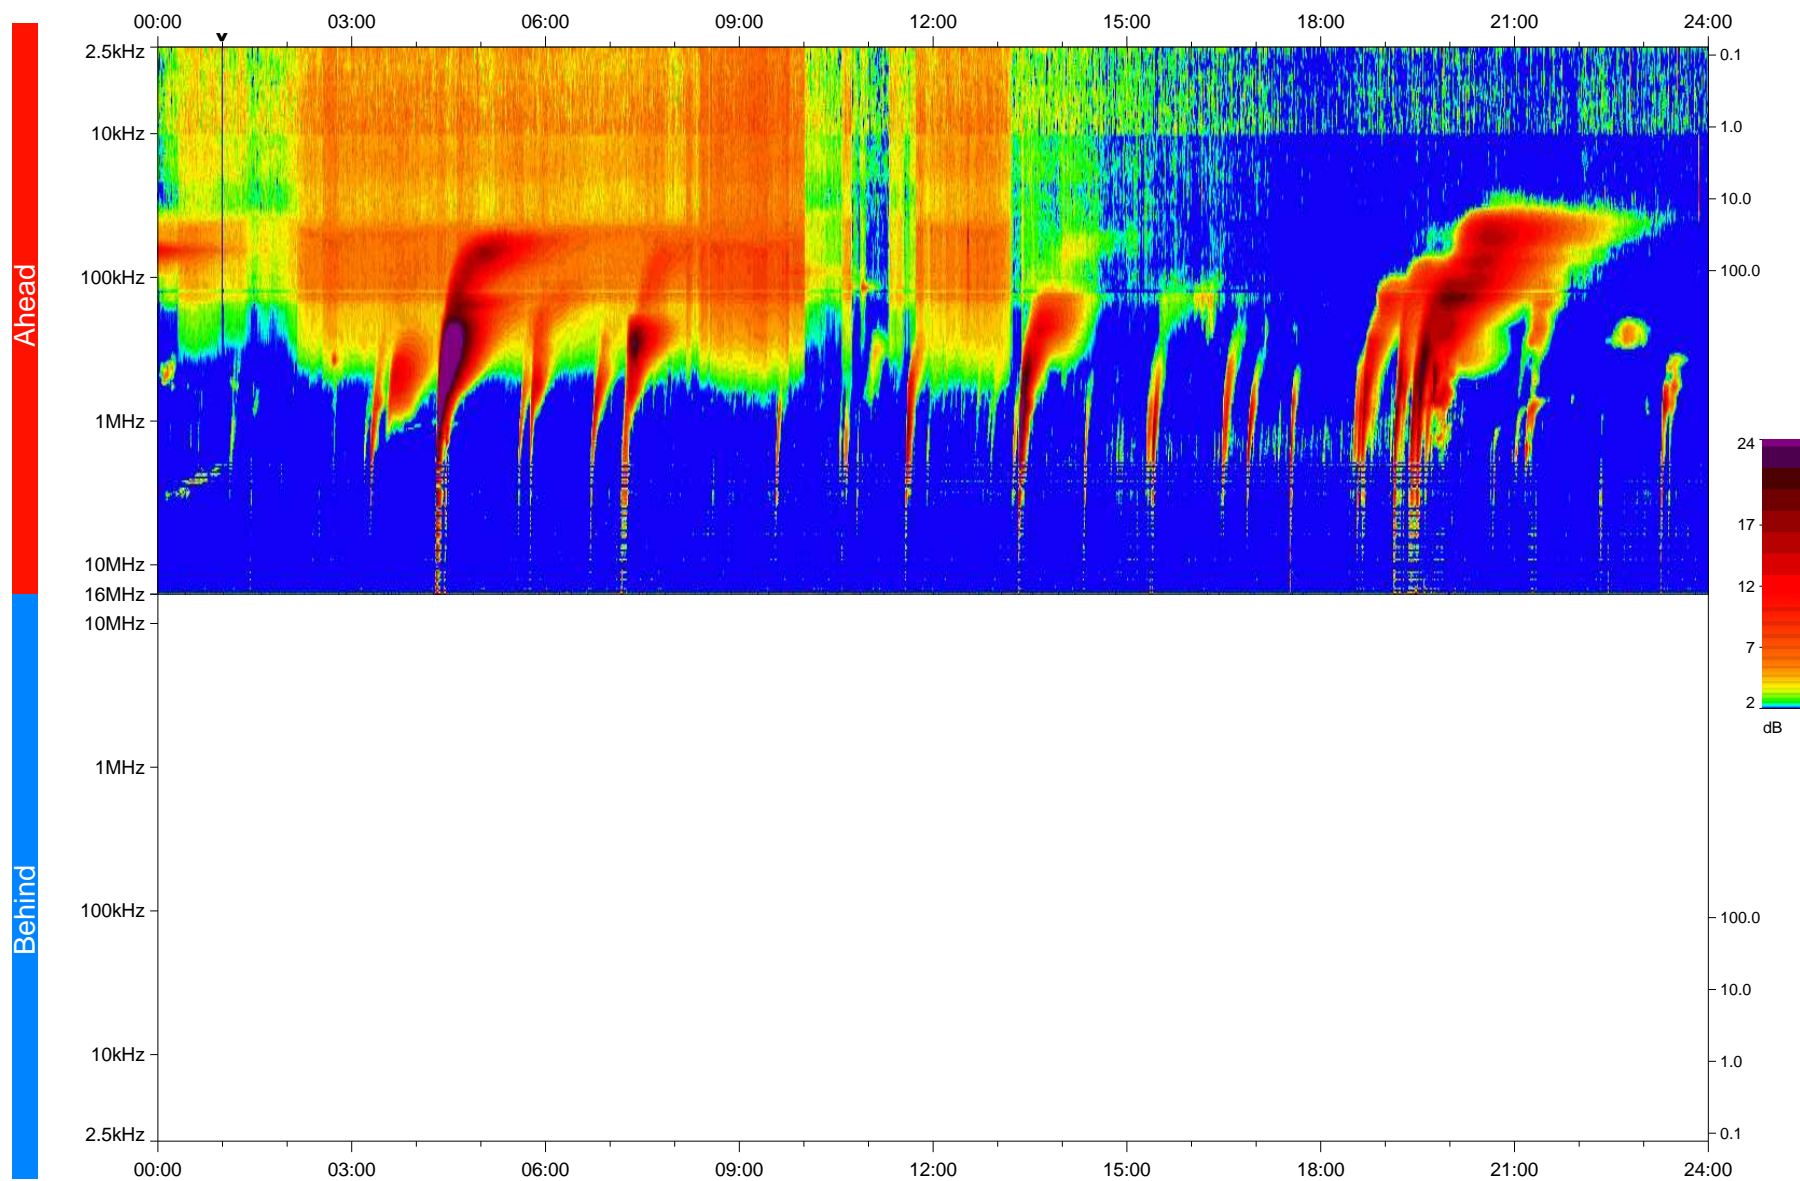

STEREO/WAVES Daily Summary - 25-Feb-2023 (DOY 056)

Ahead source file: swaves_ahead_2023_056_1_05.fin
Ahead PSE Angle: -12.9°

Behind PSE Angle: 8.8°
Behind source file: No STEREO-B data

Time (UTC)

file: stereo_swaves_daily-summary_color_20230225_v04
made by: space.umn.edu on macOS with IDL 8.8.2 on 2023-03-29 18:18:28, with TMLib V946 / dynspec V311