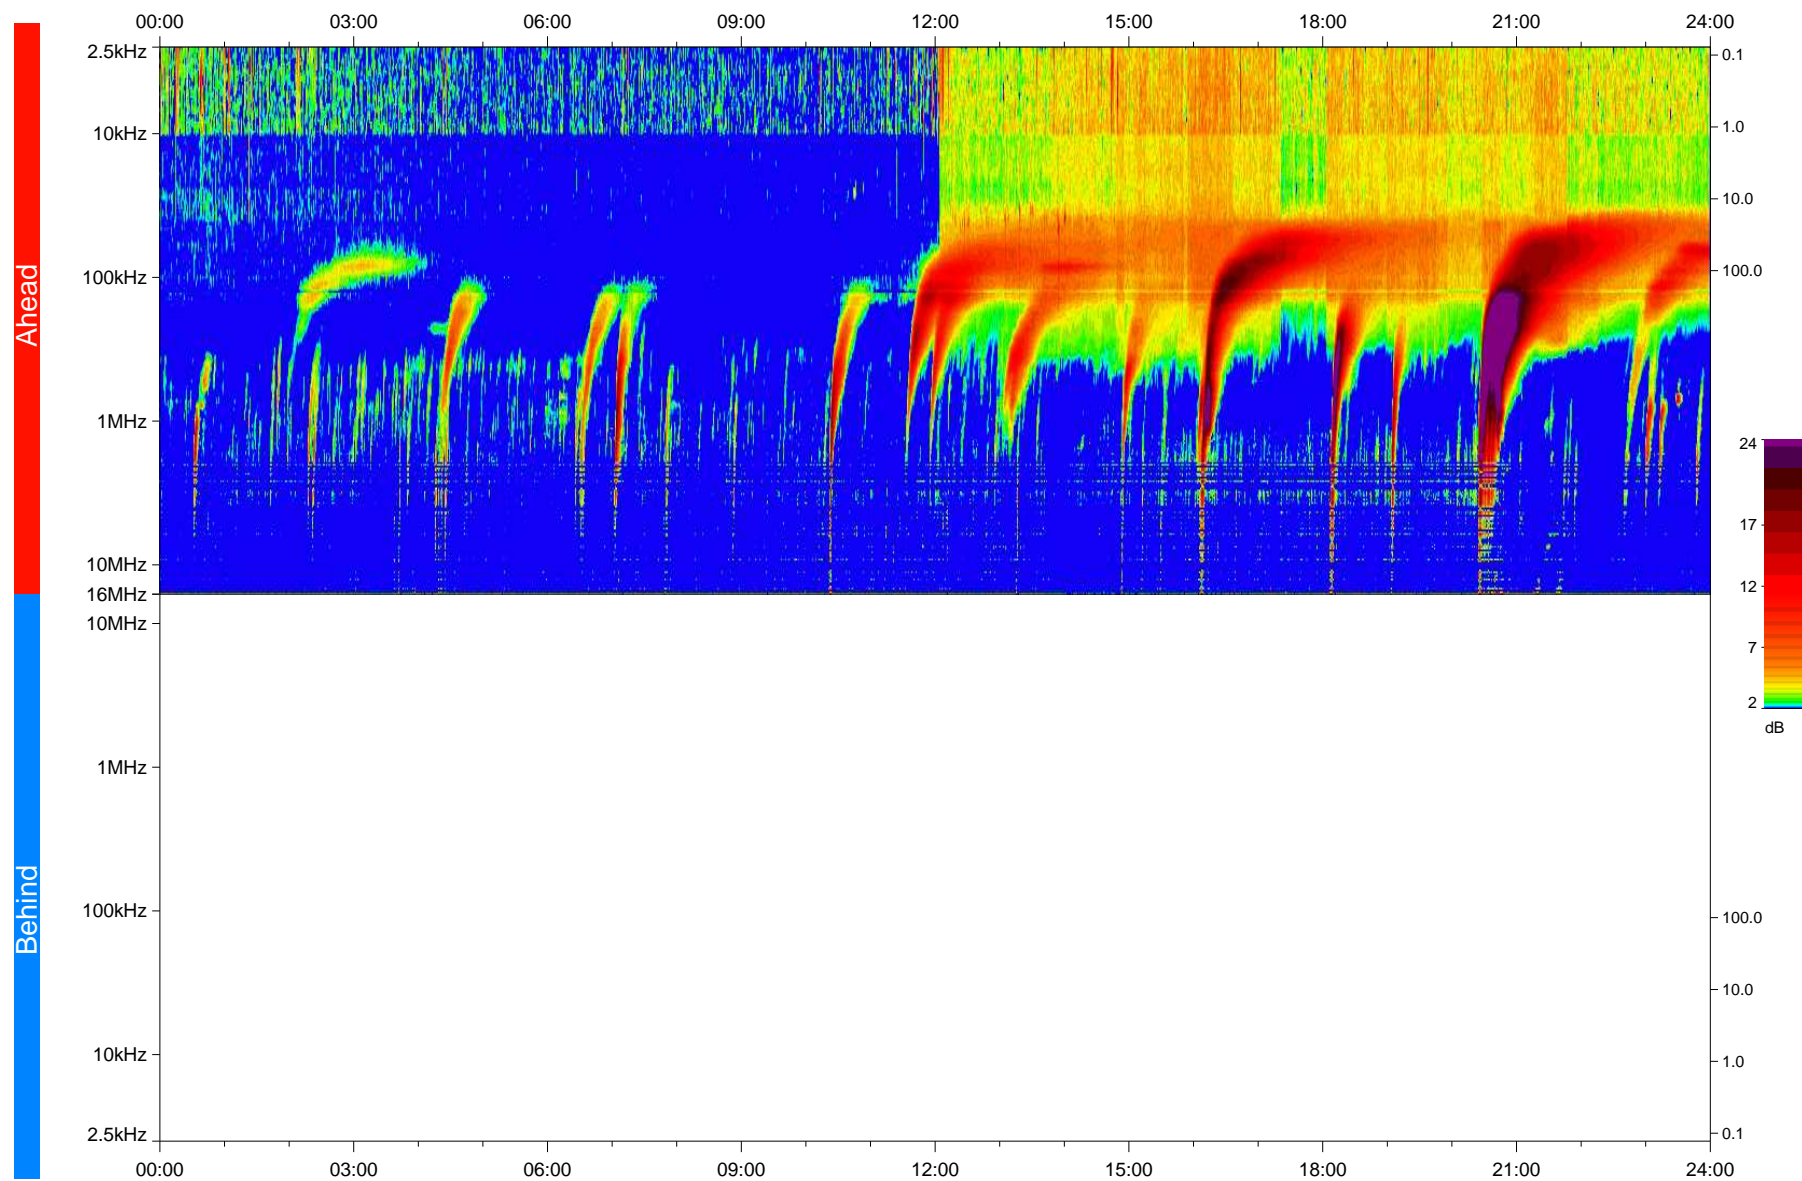

STEREO/WAVES Daily Summary - 24-Feb-2023 (DOY 055)

Ahead source file: swaves_ahead_2023_055_1_05.fin
Ahead PSE Angle: -12.9°

Behind PSE Angle: 8.8°
Behind source file: No STEREO-B data

Time (UTC)

file: stereo_swaves_daily-summary_color_20230224_v04
made by: space.umn.edu on macOS with IDL 8.8.2 on 2023-03-29 18:17:14, with TMLib V946 / dynspec V311