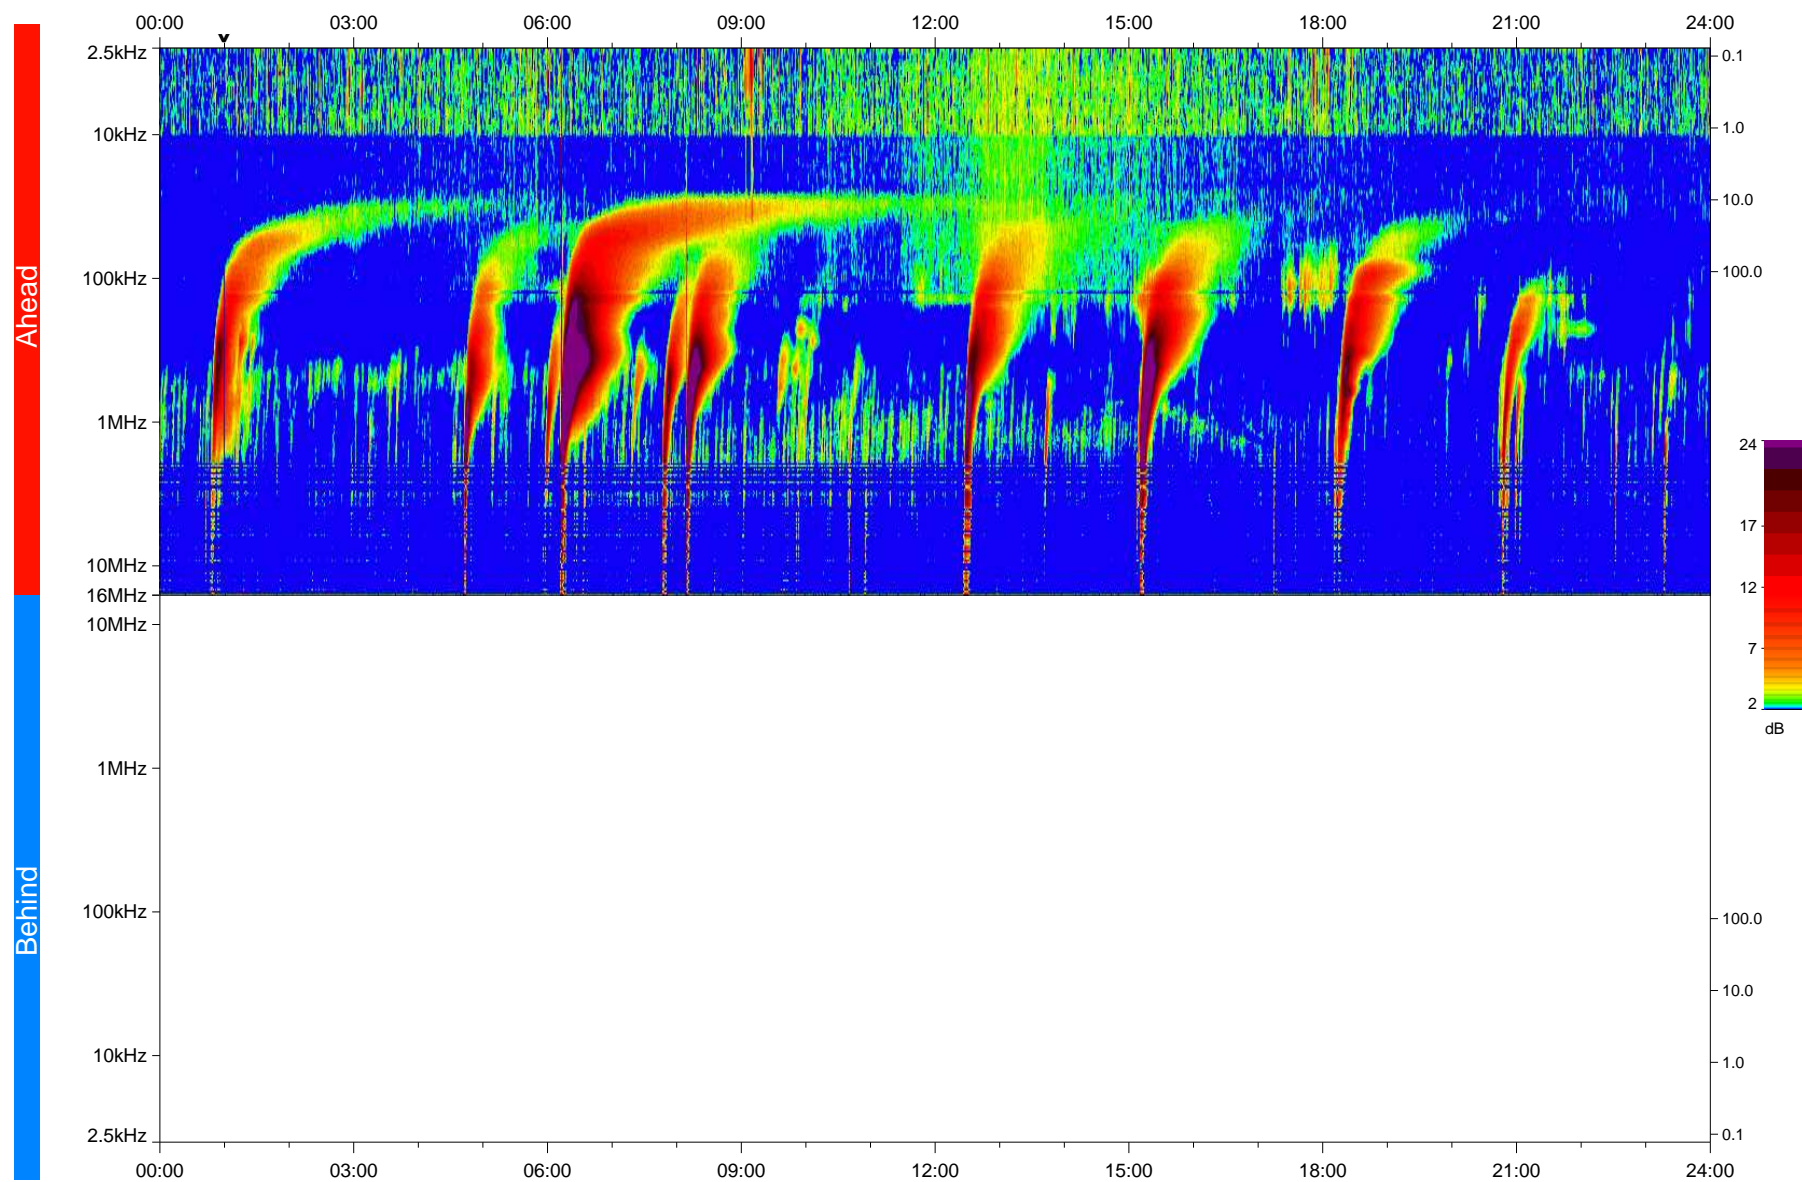

STEREO/WAVES Daily Summary - 23-Feb-2023 (DOY 054)

Ahead source file: swaves_ahead_2023_054_1_05.fin
Ahead PSE Angle: -13.0°

Behind PSE Angle: 8.8°
Behind source file: No STEREO-B data

Time (UTC)

file: stereo_swaves_daily-summary_color_20230223_v04
made by: space.umn.edu on macOS with IDL 8.8.2 on 2023-03-26 09:05:45, with TMLib V946 / dynspec V311