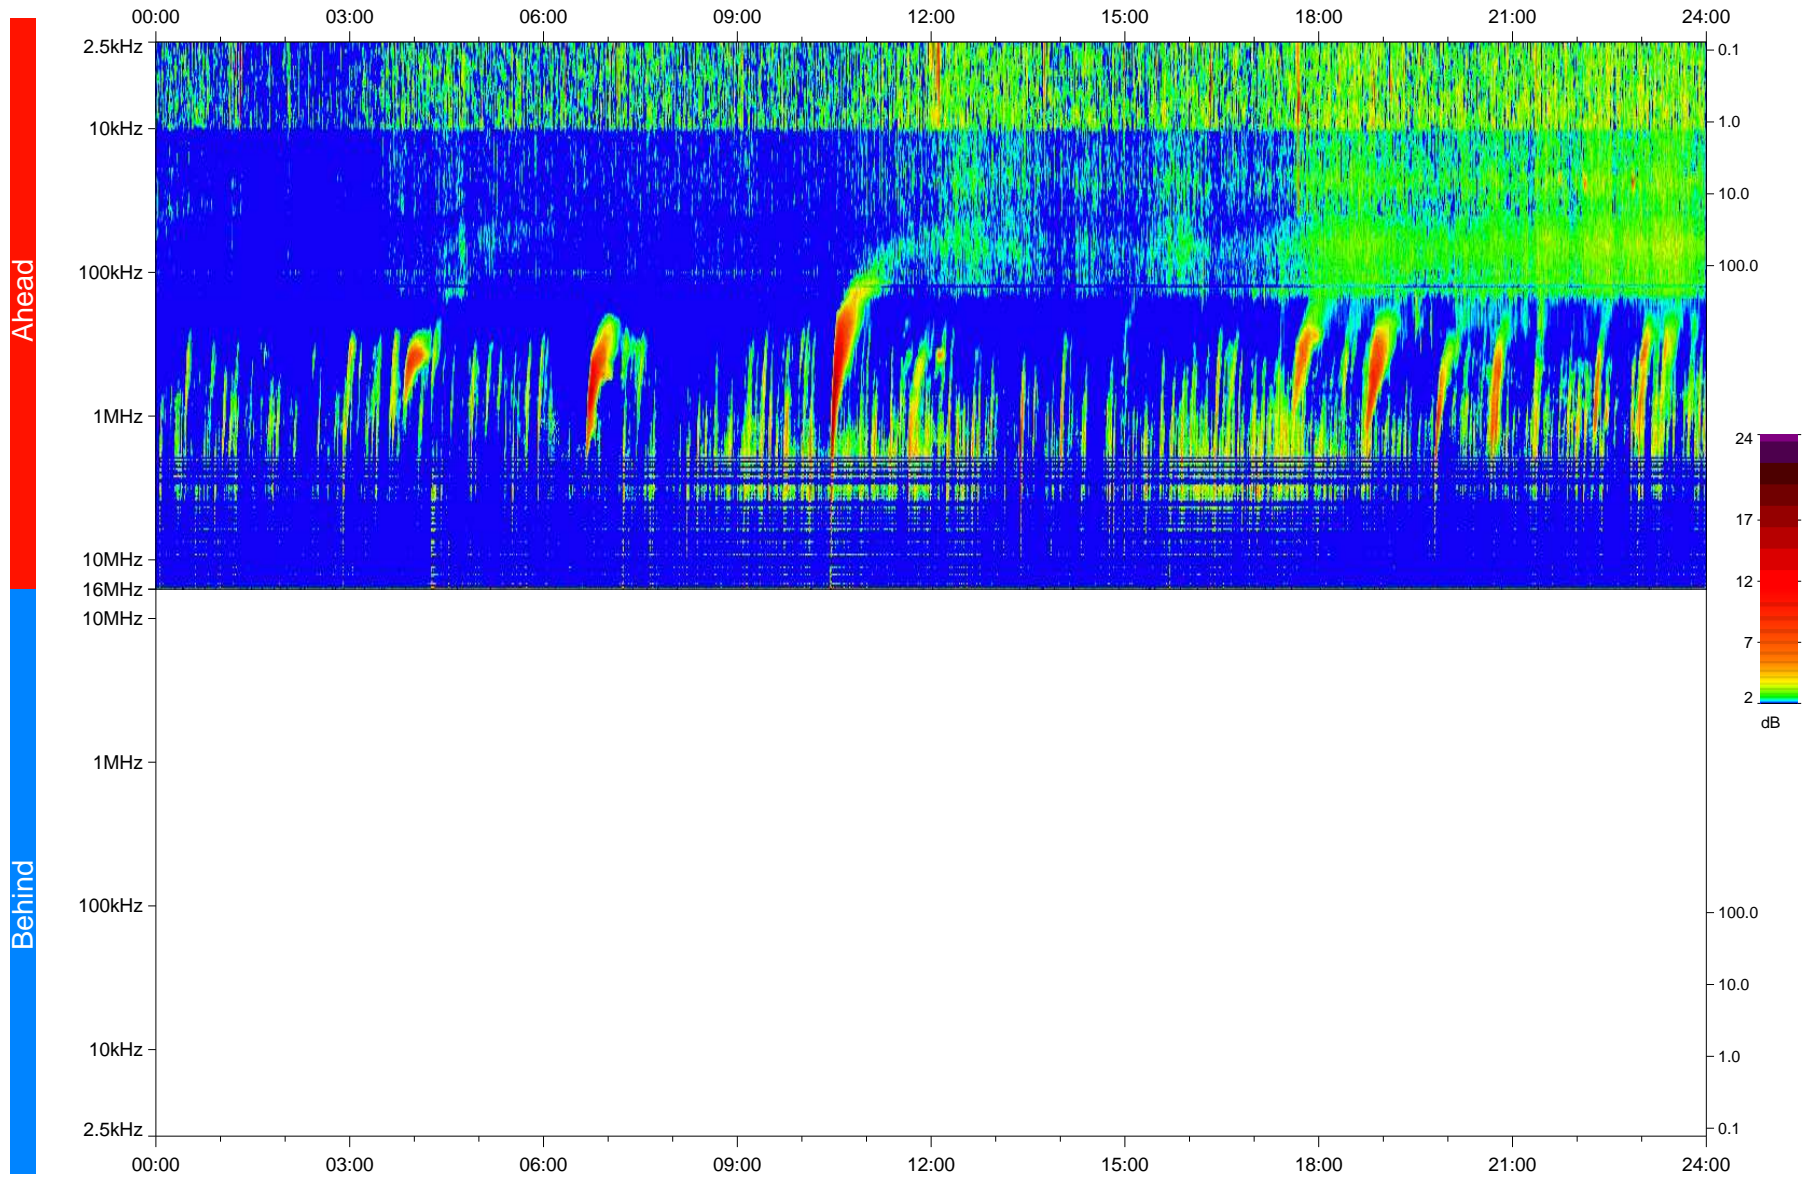

STEREO/WAVES Daily Summary - 22-Feb-2023 (DOY 053)

Ahead source file: swaves_ahead_2023_053_1_05.fin
Ahead PSE Angle: -13.0°

Behind PSE Angle: 8.8°
Behind source file: No STEREO-B data

Time (UTC)

file: stereo_swaves_daily-summary_color_20230222_v04
made by: space.umn.edu on macOS with IDL 8.8.2 on 2023-03-25 10:10:15, with TMatlab V946 / dynspec V311