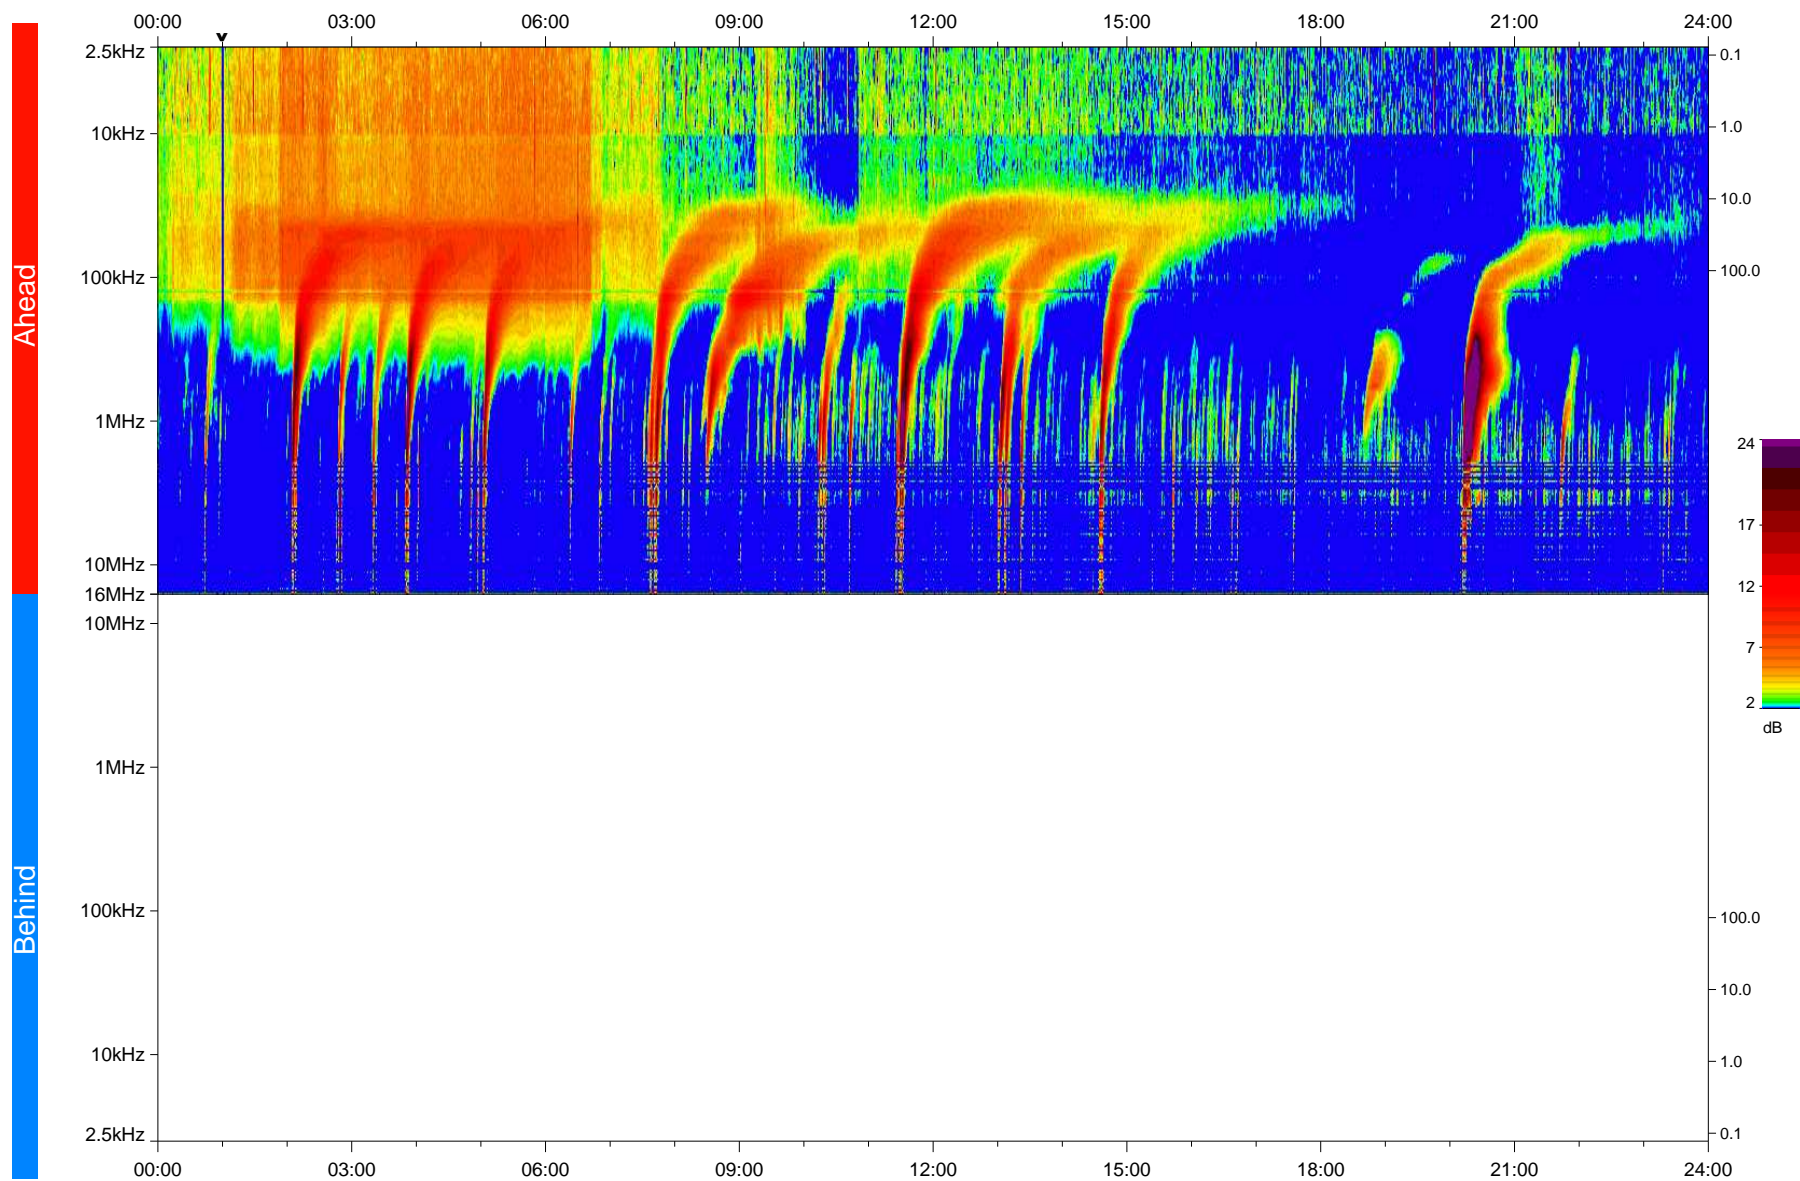

STEREO/WAVES Daily Summary - 21-Feb-2023 (DOY 052)

Ahead source file: swaves_ahead_2023_052_1_05.fin
Ahead PSE Angle: -13.0°

Behind PSE Angle: 8.8°
Behind source file: No STEREO-B data

Time (UTC)

file: stereo_swaves_daily-summary_color_20230221_v04
made by: space.umn.edu on macOS with IDL 8.8.2 on 2023-03-24 11:39:47, with TMatlab V946 / dynspec V311