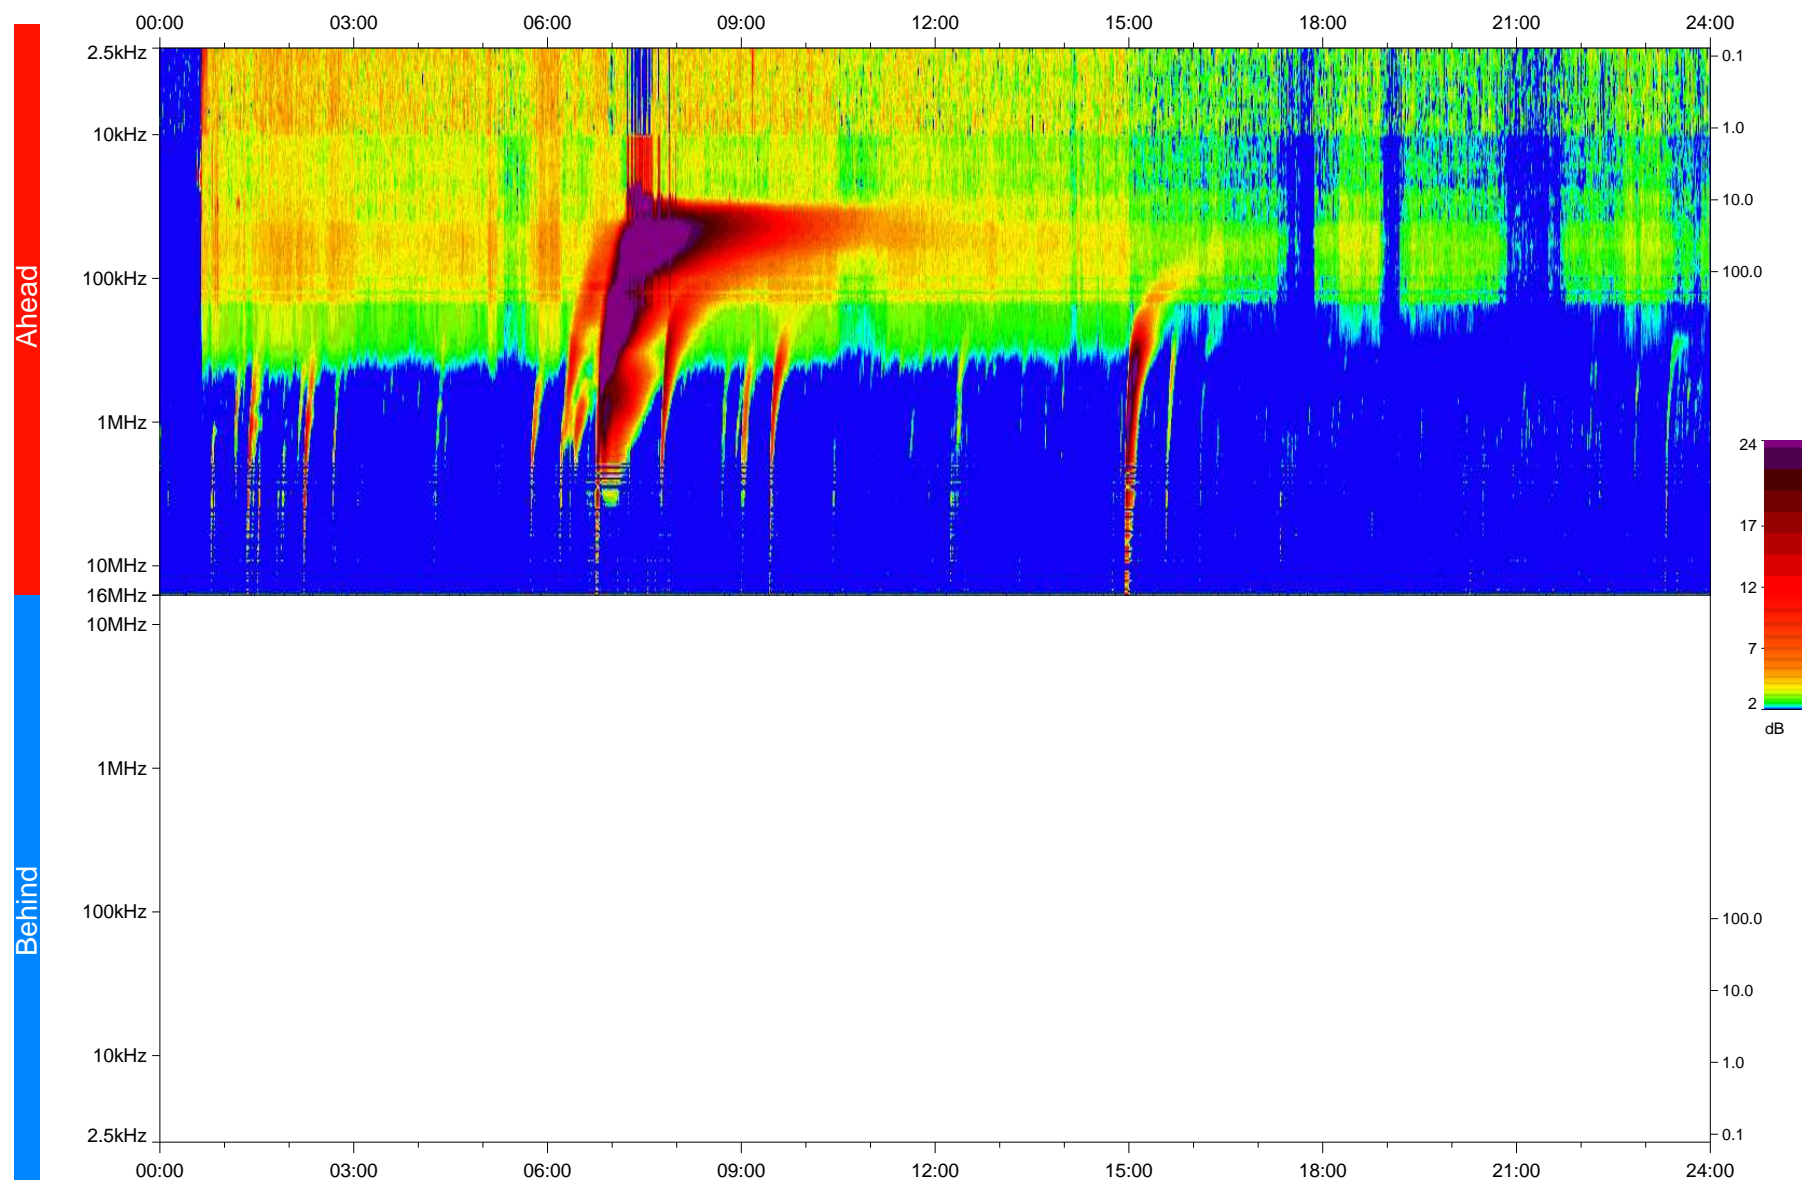

# STEREO/WAVES Daily Summary - 20-Feb-2023 (DOY 051)

Ahead source file: swaves\_ahead\_2023\_051\_1\_05.fin  
Ahead PSE Angle:  $-13.1^\circ$

Behind PSE Angle:  $8.8^\circ$   
Behind source file: No STEREO-B data

Time (UTC)

file: stereo\_swaves\_daily-summary\_color\_20230220\_v04  
made by: space.umn.edu on macOS with IDL 8.8.2 on 2023-03-23 18:11:43, with TMLib V946 / dynspec V311