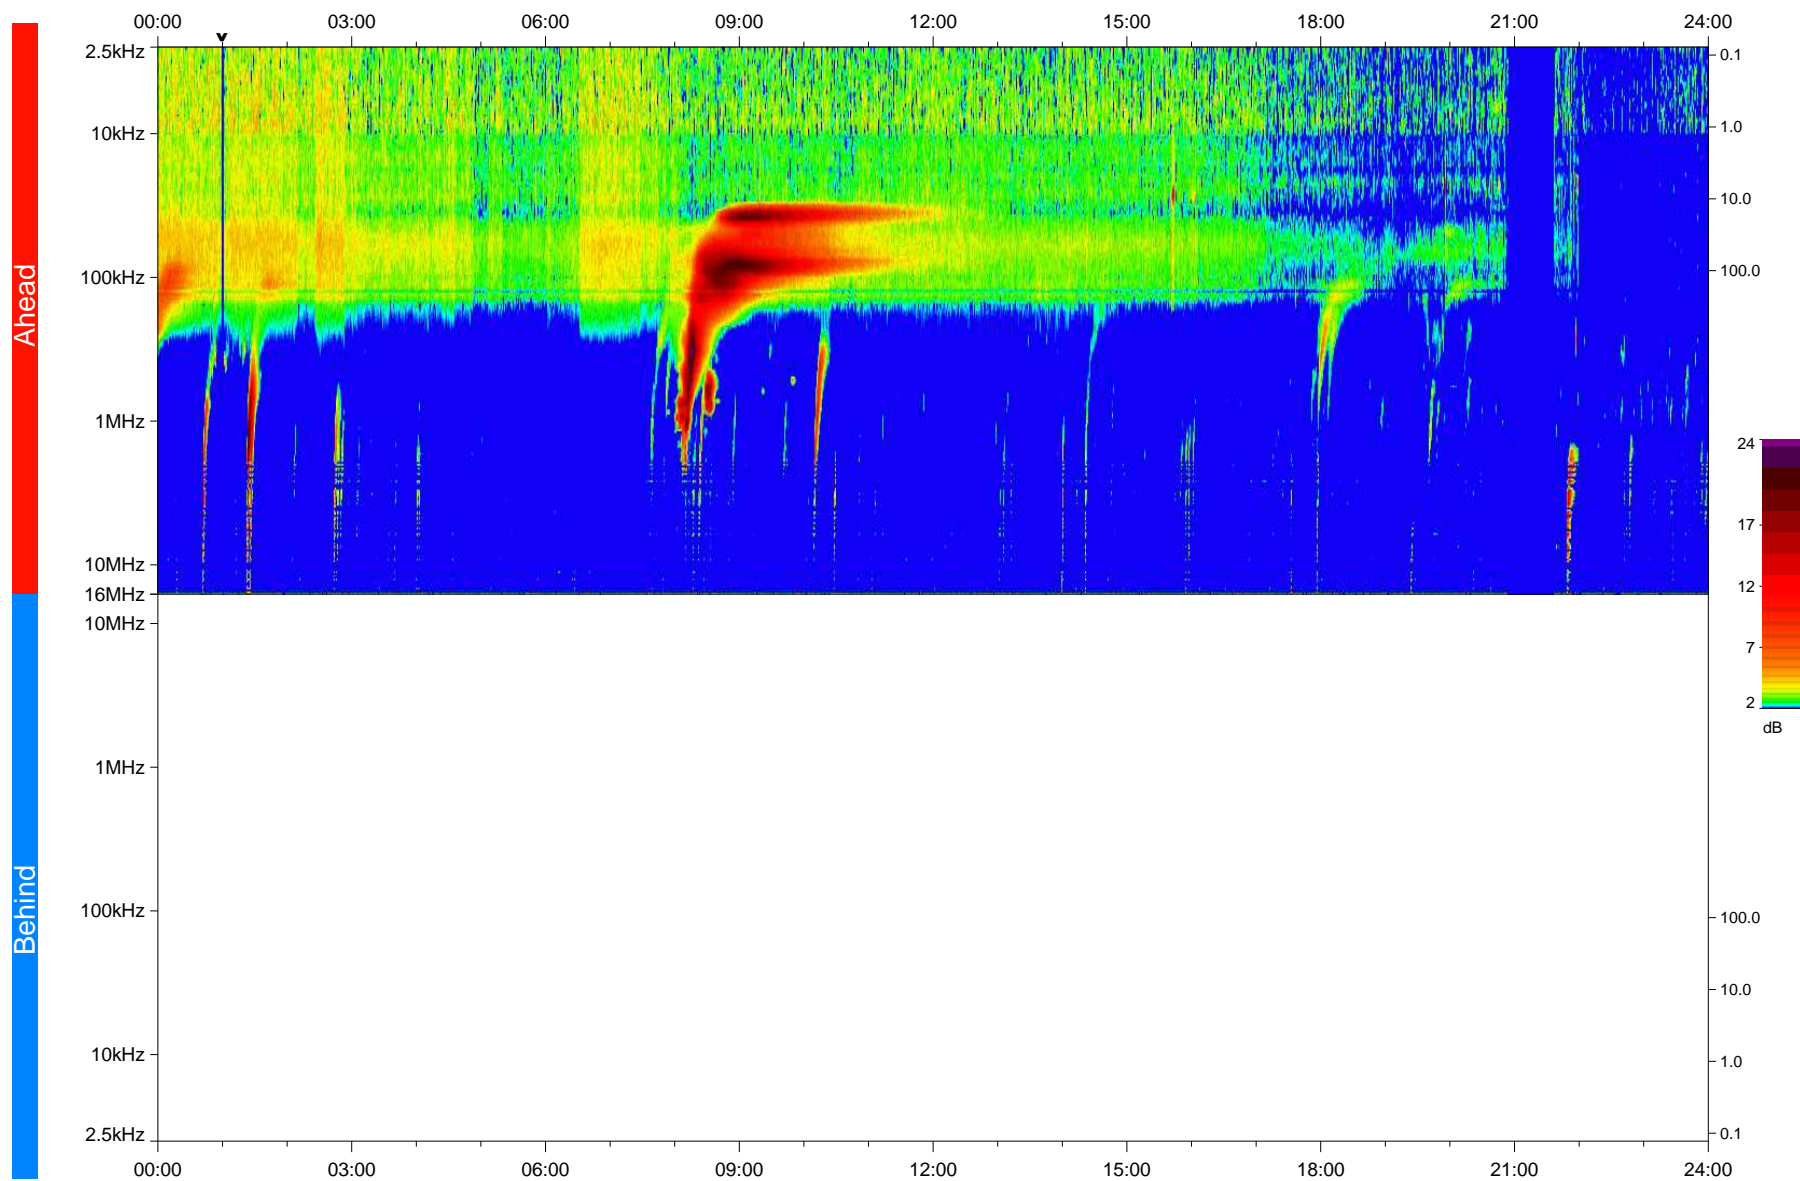

STEREO/WAVES Daily Summary - 19-Feb-2023 (DOY 050)

Ahead source file: swaves_ahead_2023_050_1_05.fin
Ahead PSE Angle: -13.1°

Behind PSE Angle: 8.8°
Behind source file: No STEREO-B data

Time (UTC)

file: stereo_swaves_daily-summary_color_20230219_v04
made by: space.umn.edu on macOS with IDL 8.8.2 on 2023-03-23 18:10:29, with TMLib V946 / dynspec V311