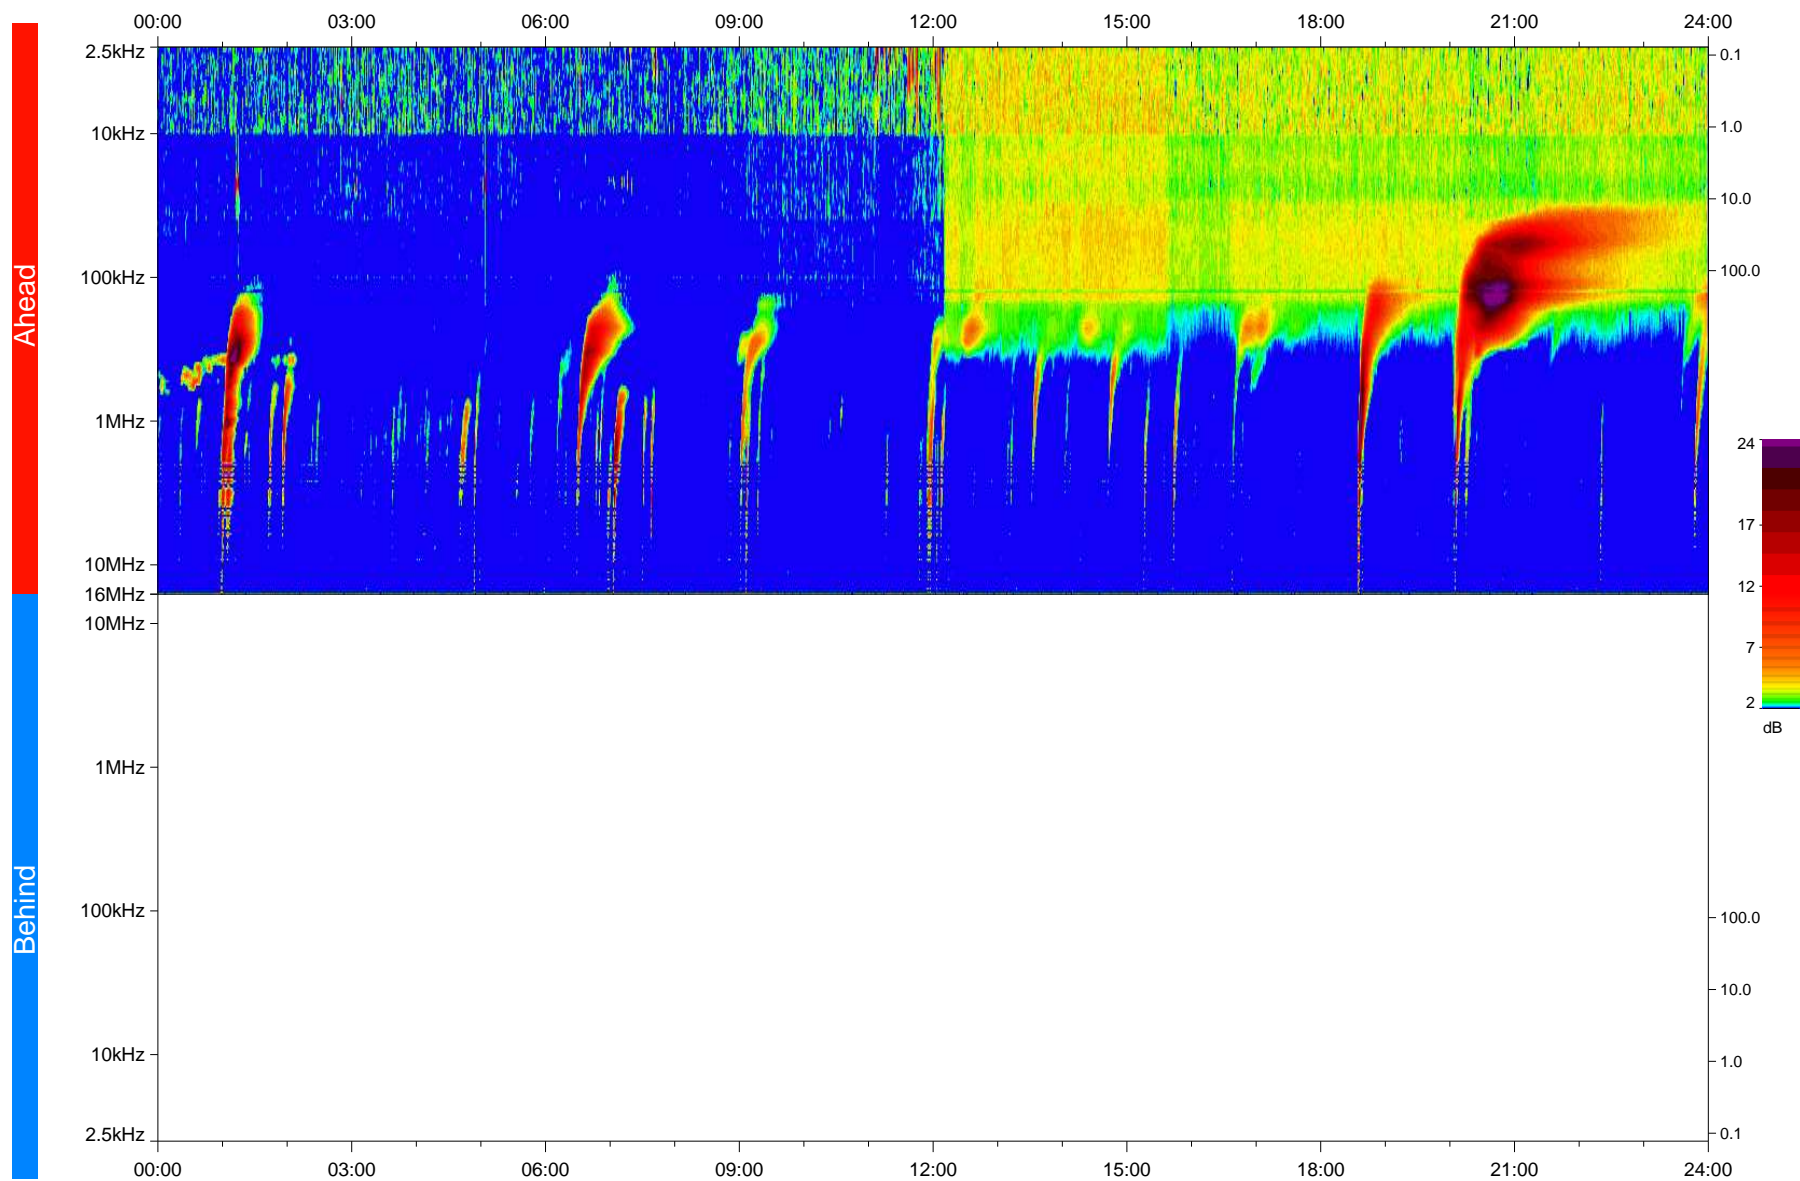

STEREO/WAVES Daily Summary - 18-Feb-2023 (DOY 049)

Ahead source file: swaves_ahead_2023_049_1_05.fin
Ahead PSE Angle: -13.1°

Behind PSE Angle: 8.8°
Behind source file: No STEREO-B data

Time (UTC)

file: stereo_swaves_daily-summary_color_20230218_v04
made by: space.umn.edu on macOS with IDL 8.8.2 on 2023-03-23 18:09:17, with TMLib V946 / dynspec V311