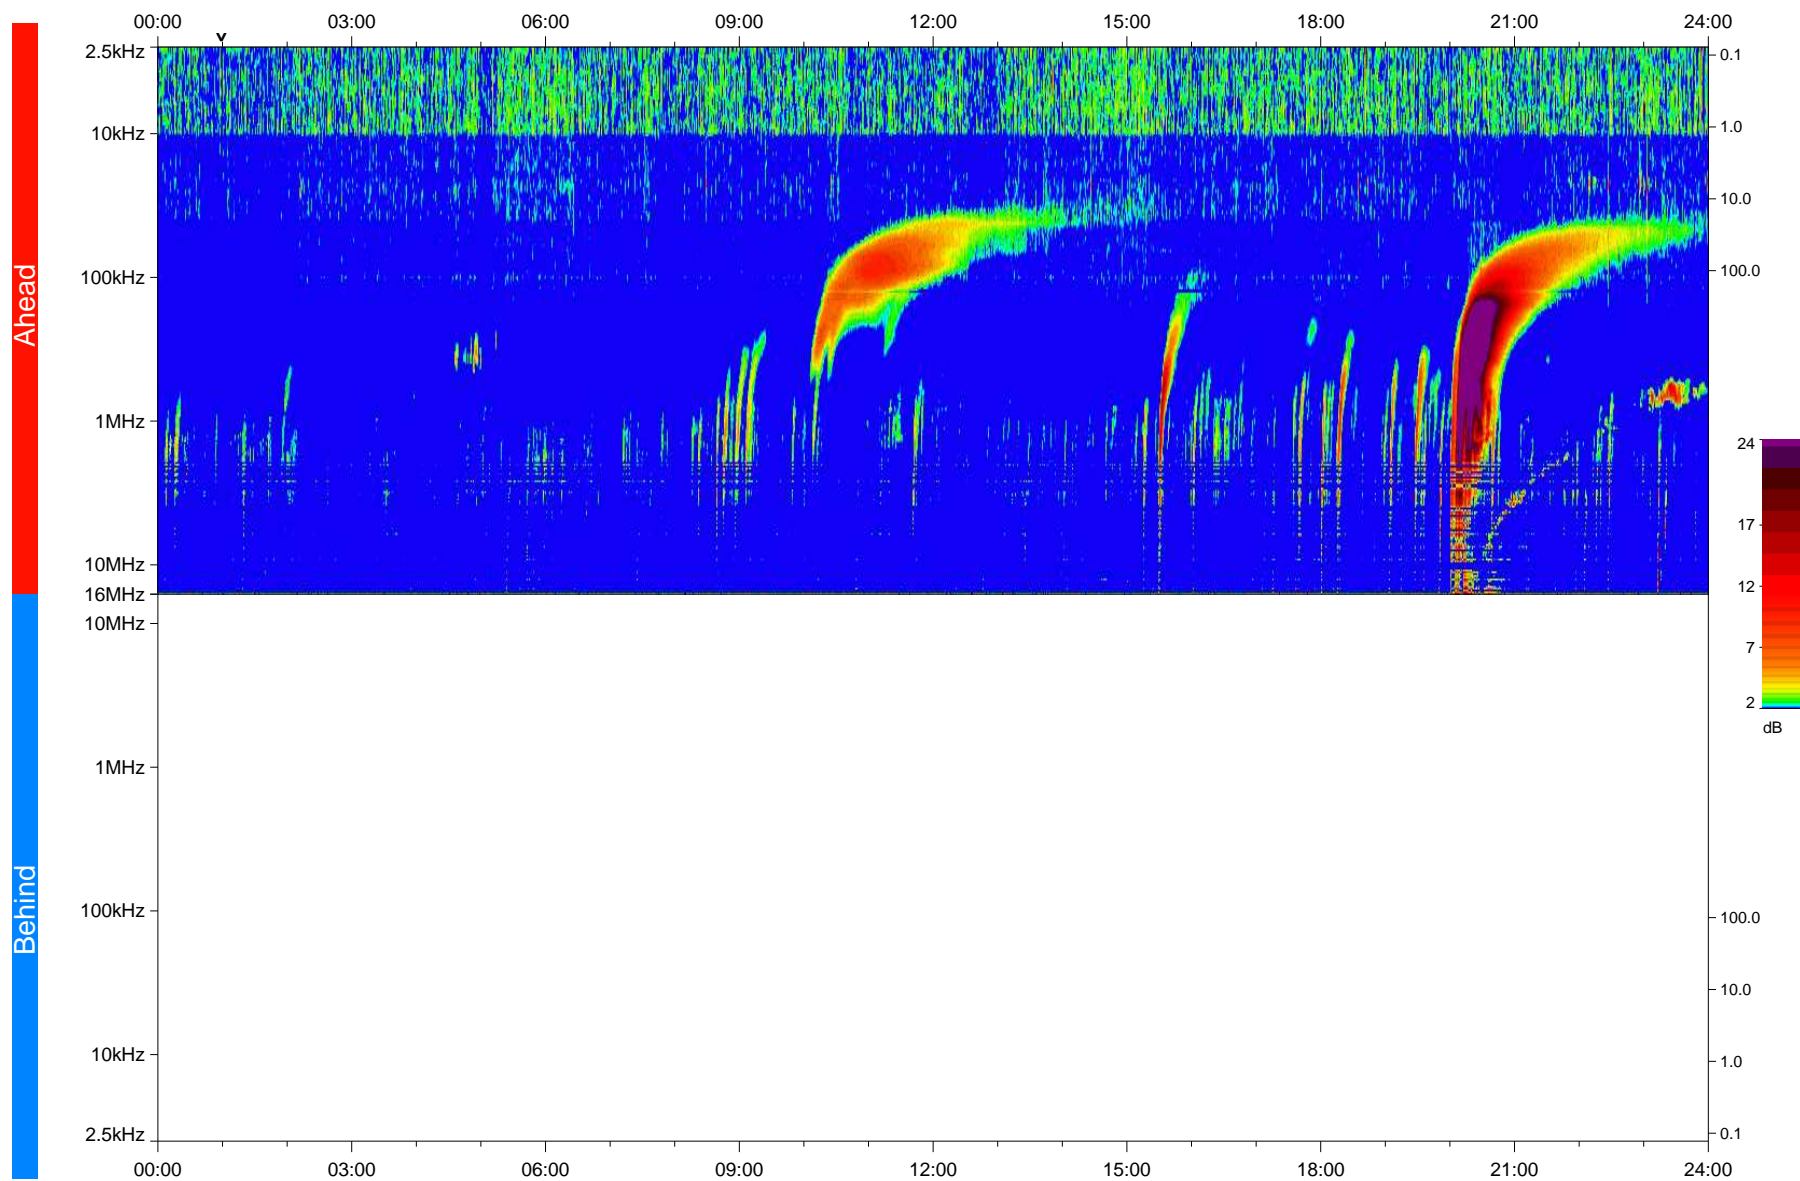

STEREO/WAVES Daily Summary - 17-Feb-2023 (DOY 048)

Ahead source file: swaves_ahead_2023_048_1_05.fin
Ahead PSE Angle: -13.2°

Behind PSE Angle: 8.9°
Behind source file: No STEREO-B data

Time (UTC)

file: stereo_swaves_daily-summary_color_20230217_v04
made by: space.umn.edu on macOS with IDL 8.8.2 on 2023-03-23 18:08:04, with TMatlab V946 / dynspec V311