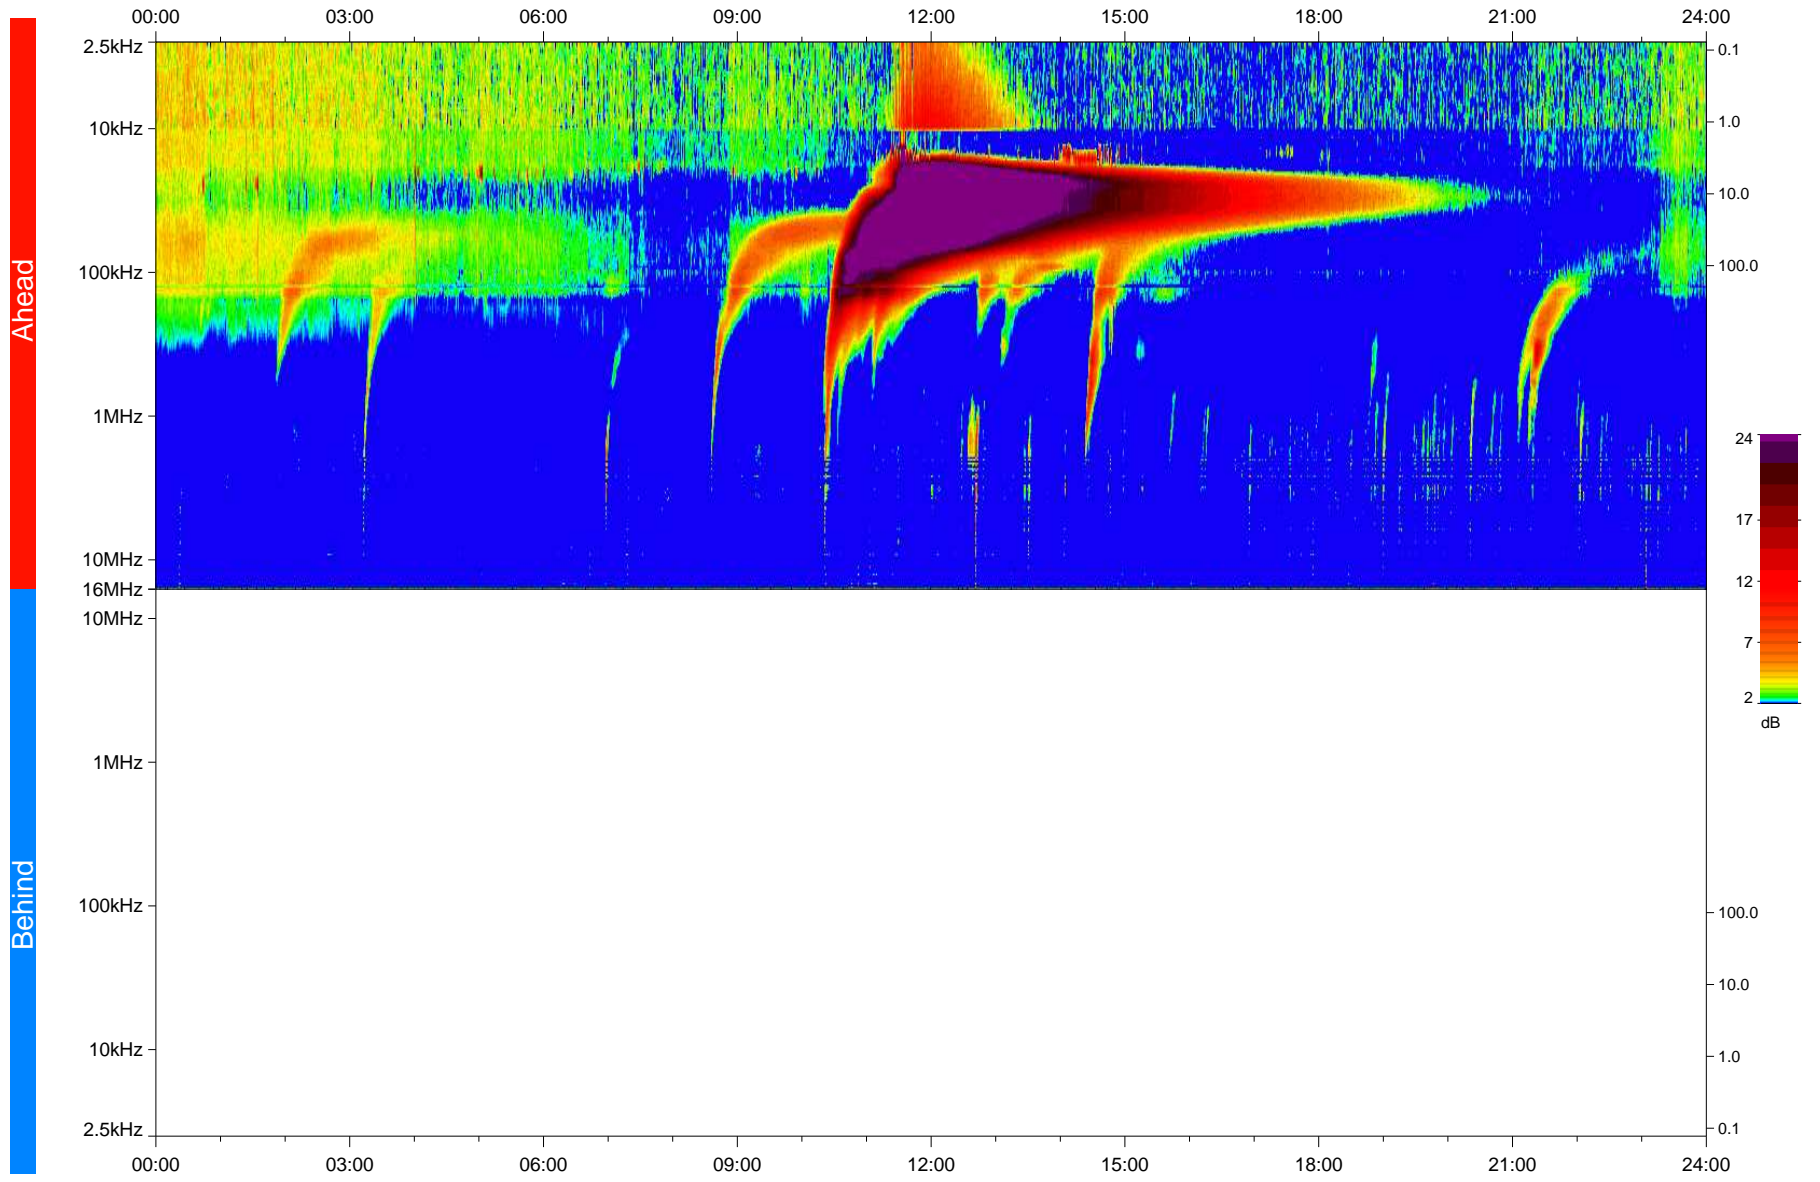

STEREO/WAVES Daily Summary - 16-Feb-2023 (DOY 047)

Ahead source file: swaves_ahead_2023_047_1_05.fin
Ahead PSE Angle: -13.1°

Behind PSE Angle: 9.0°
Behind source file: No STEREO-B data

Time (UTC)

file: stereo_swaves_daily-summary_color_20230216_v04
made by: space.umn.edu on macOS with IDL 8.8.2 on 2023-03-19 13:05:54, with TMLib V946 / dynspec V311