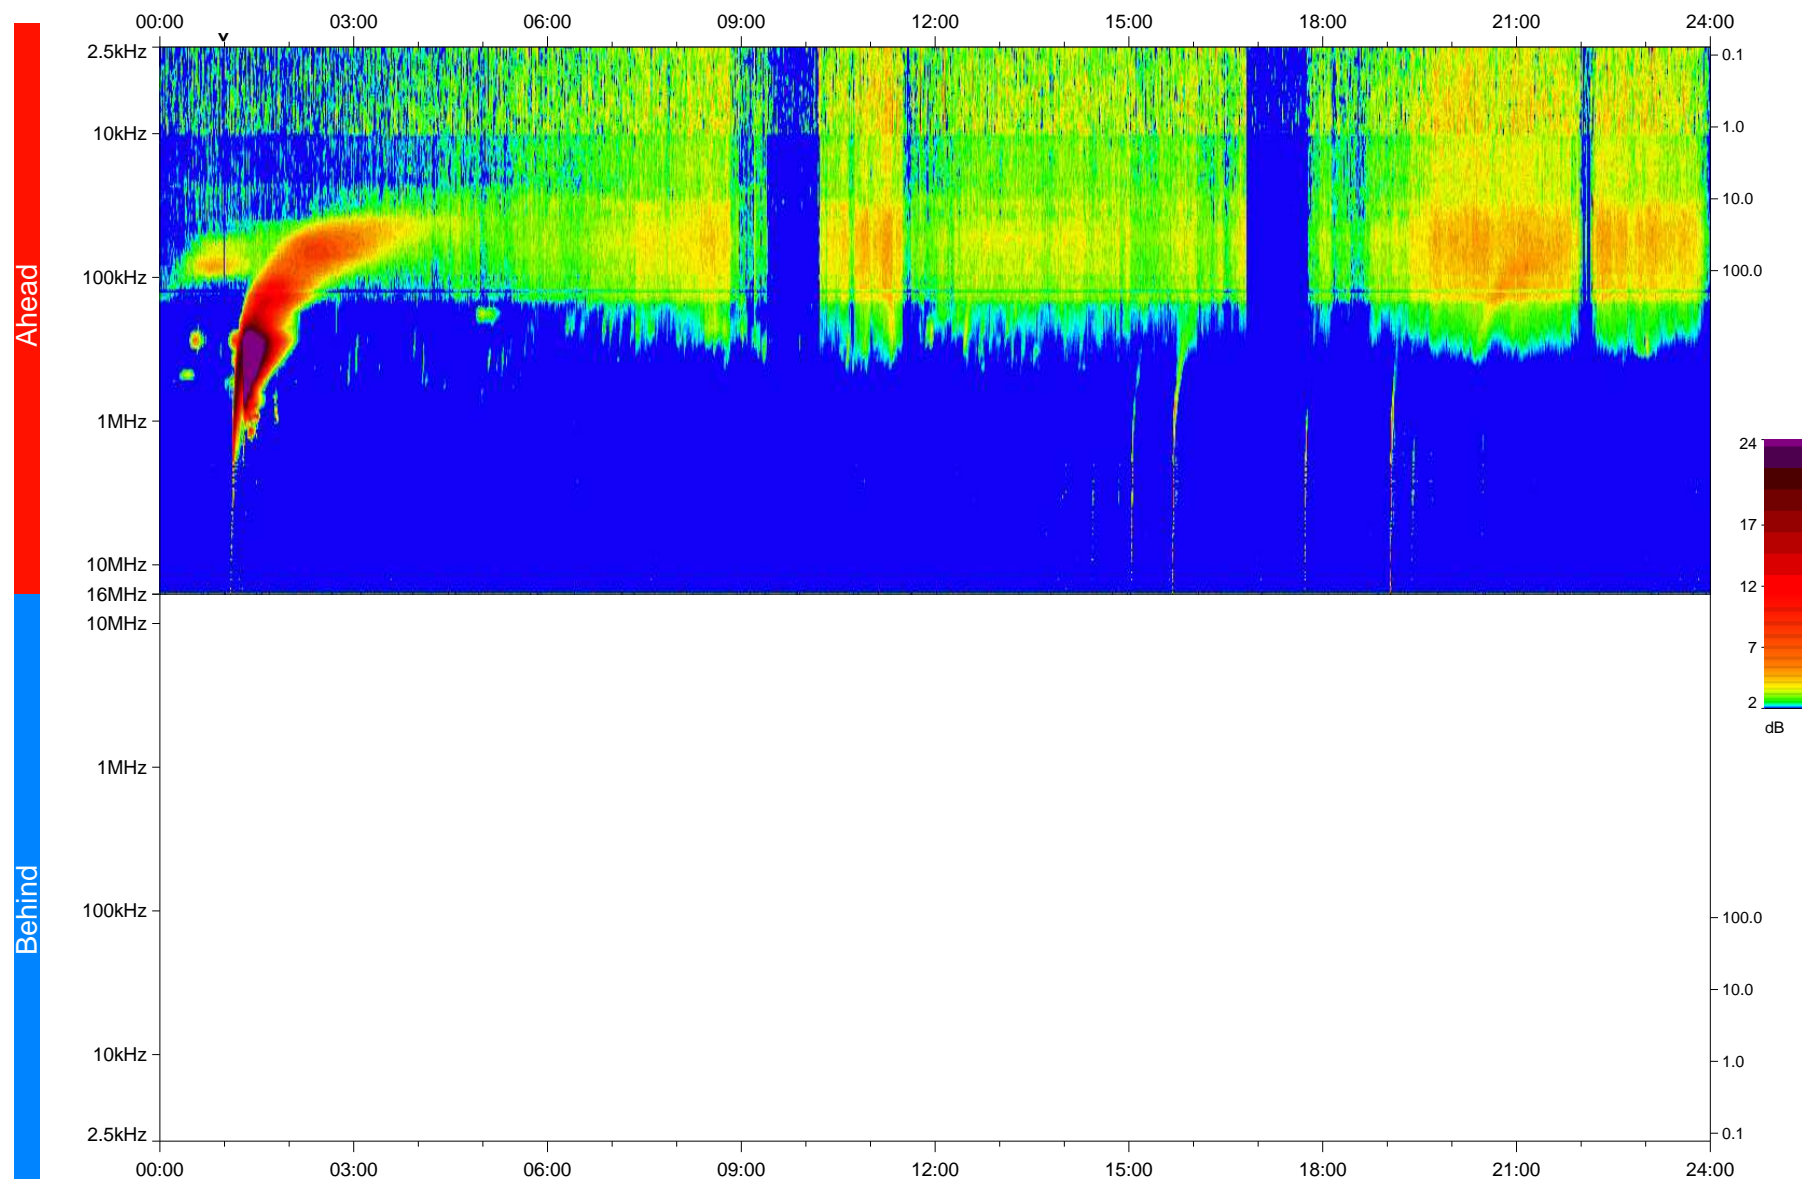

STEREO/WAVES Daily Summary - 15-Feb-2023 (DOY 046)

Ahead source file: swaves_ahead_2023_046_1_05.fin
Ahead PSE Angle: -13.1°

Behind PSE Angle: 9.0°
Behind source file: No STEREO-B data

Time (UTC)

file: stereo_swaves_daily-summary_color_20230215_v04
made by: space.umn.edu on macOS with IDL 8.8.2 on 2023-03-18 19:27:30, with TLib V946 / dynspec V311