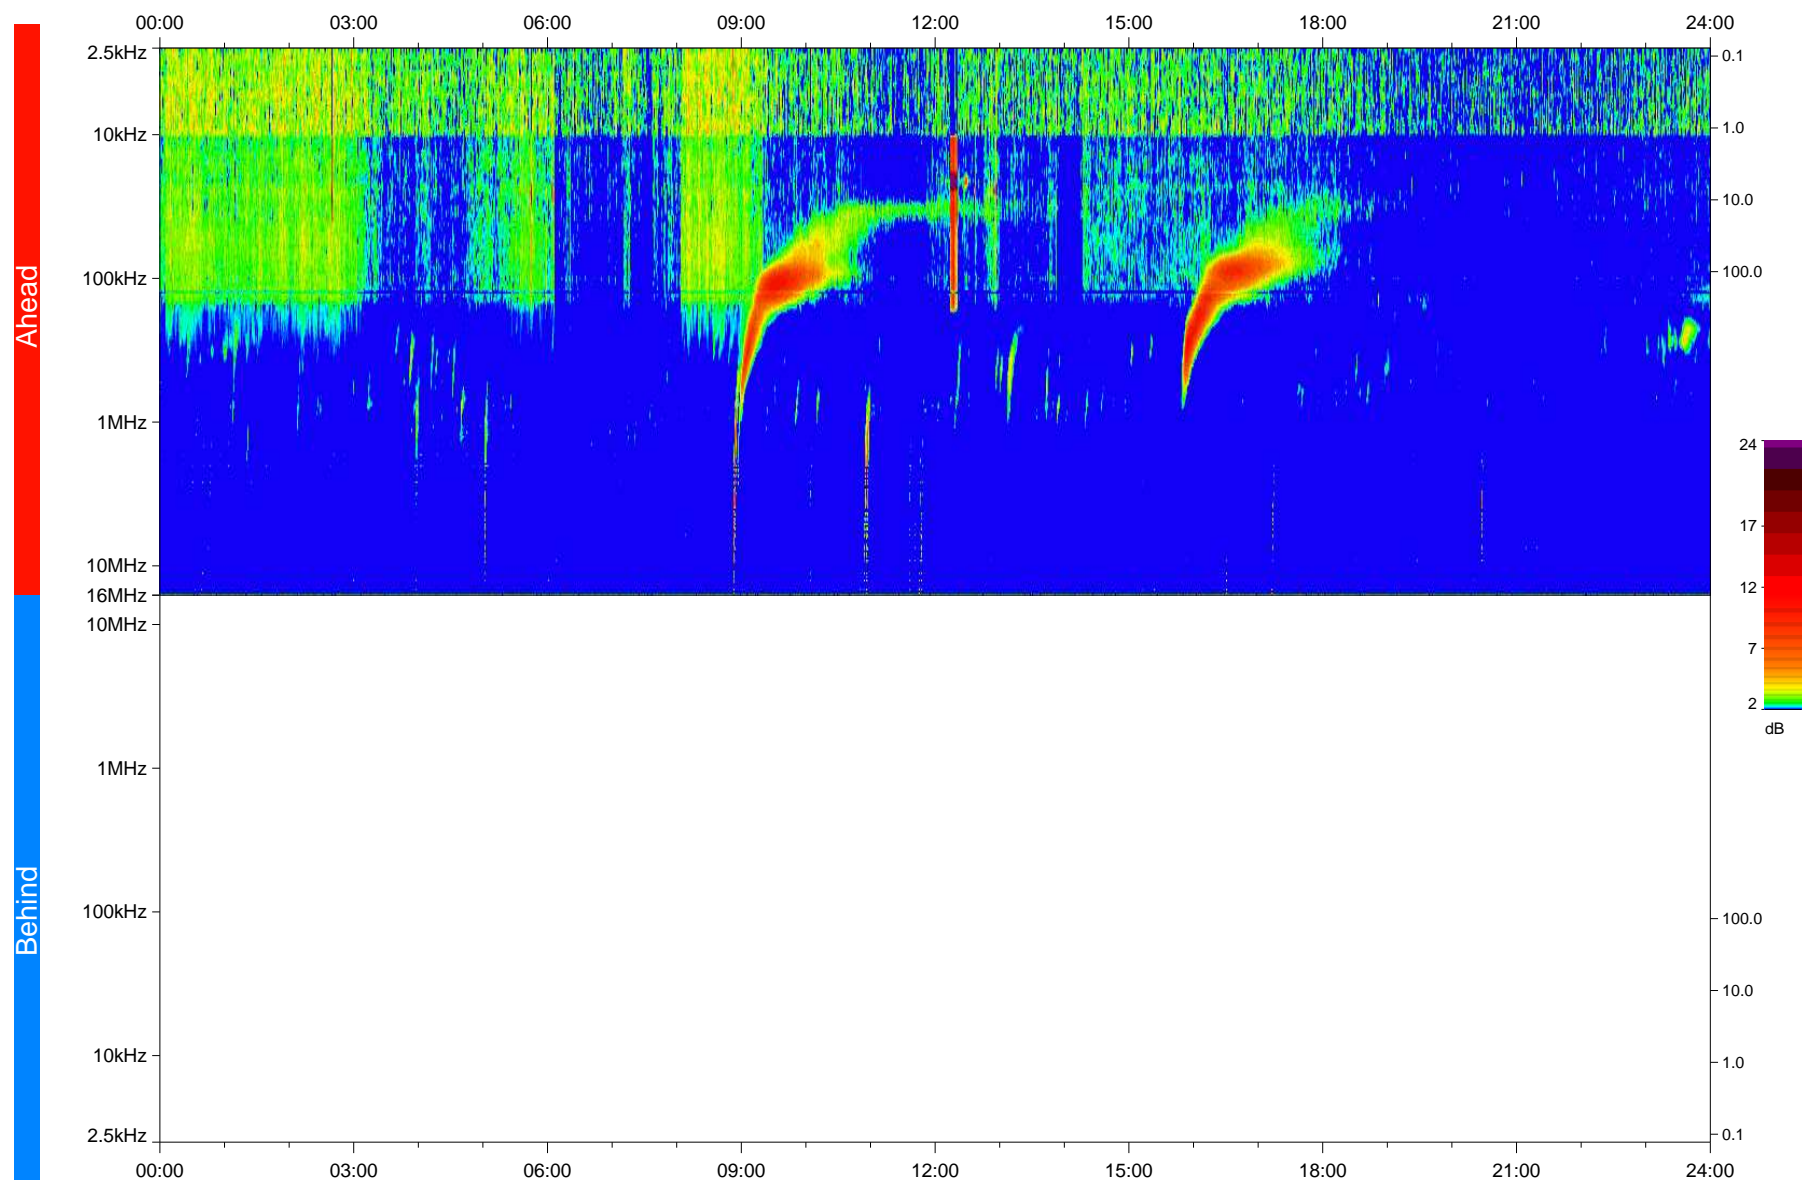

# STEREO/WAVES Daily Summary - 14-Feb-2023 (DOY 045)

Ahead source file: swaves\_ahead\_2023\_045\_1\_05.fin  
Ahead PSE Angle:  $-13.2^\circ$

Behind PSE Angle:  $9.0^\circ$   
Behind source file: No STEREO-B data

Time (UTC)

file: stereo\_swaves\_daily-summary\_color\_20230214\_v04  
made by: space.umn.edu on macOS with IDL 8.8.2 on 2023-03-17 07:52:20, with TLib V946 / dynspec V311