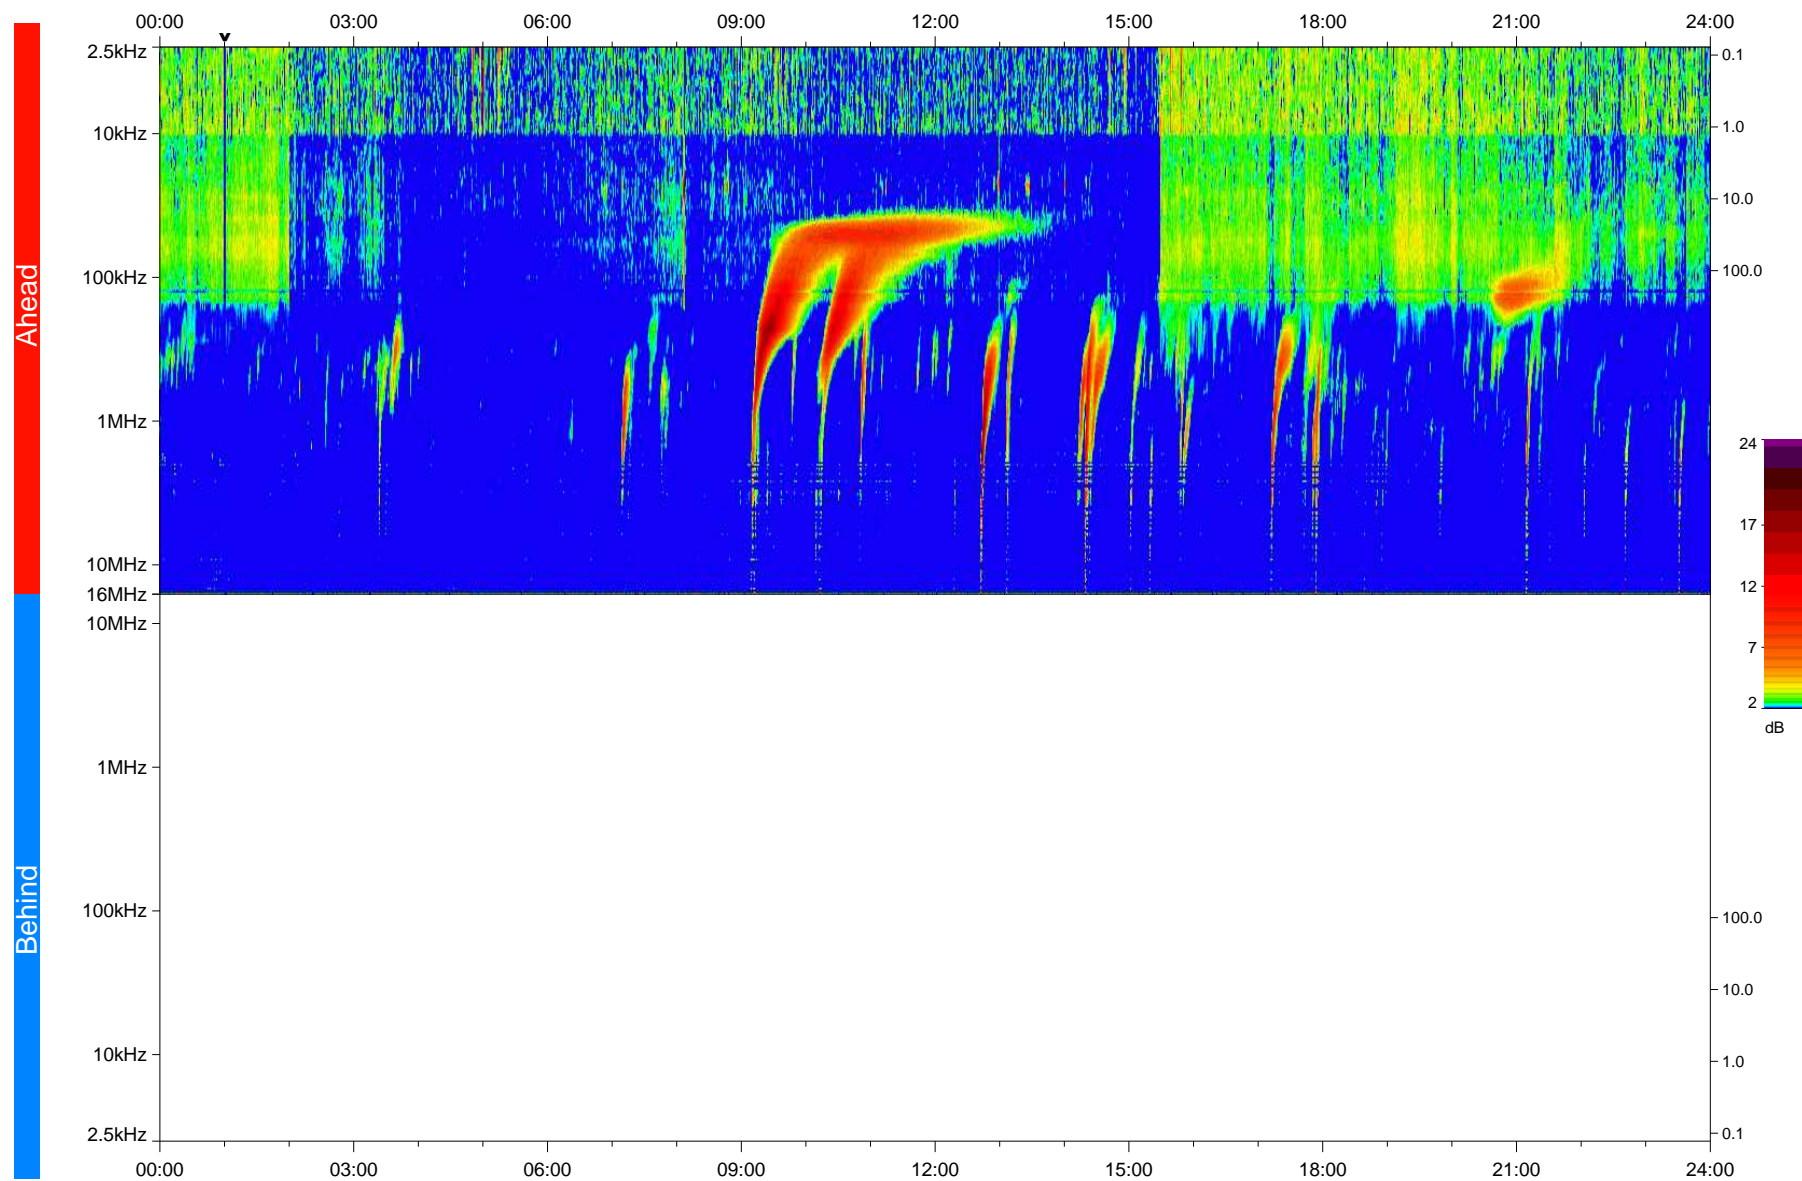

STEREO/WAVES Daily Summary - 13-Feb-2023 (DOY 044)

Ahead source file: swaves_ahead_2023_044_1_05.fin
Ahead PSE Angle: -13.2°

Behind PSE Angle: 9.0°
Behind source file: No STEREO-B data

Time (UTC)

file: stereo_swaves_daily-summary_color_20230213_v04
made by: space.umn.edu on macOS with IDL 8.8.2 on 2023-03-16 11:43:19, with TLib V946 / dynspec V311