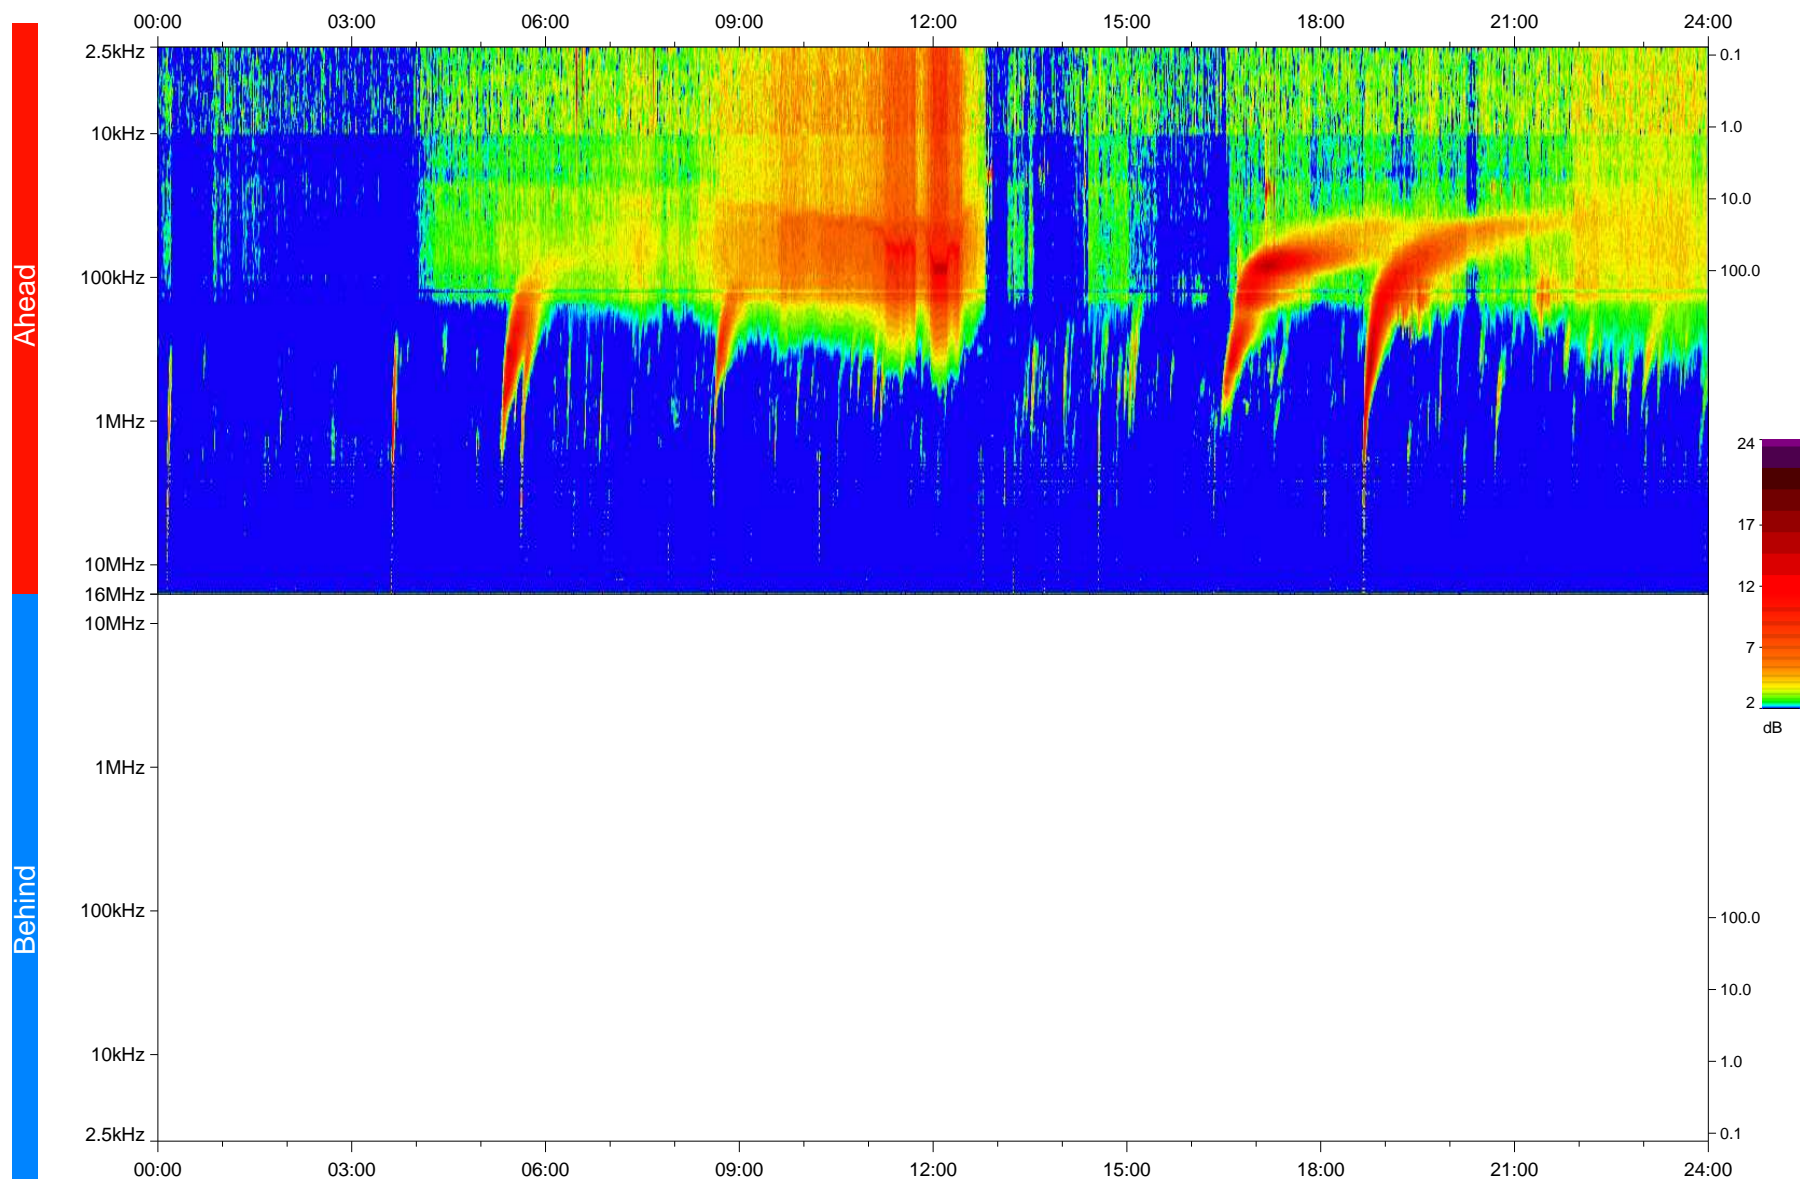

STEREO/WAVES Daily Summary - 12-Feb-2023 (DOY 043)

Ahead source file: swaves_ahead_2023_043_1_05.fin
Ahead PSE Angle: -13.2°

Behind PSE Angle: 9.0°
Behind source file: No STEREO-B data

Time (UTC)

file: stereo_swaves_daily-summary_color_20230212_v04
made by: space.umn.edu on macOS with IDL 8.8.2 on 2023-03-16 11:42:06, with TLib V946 / dynspec V311