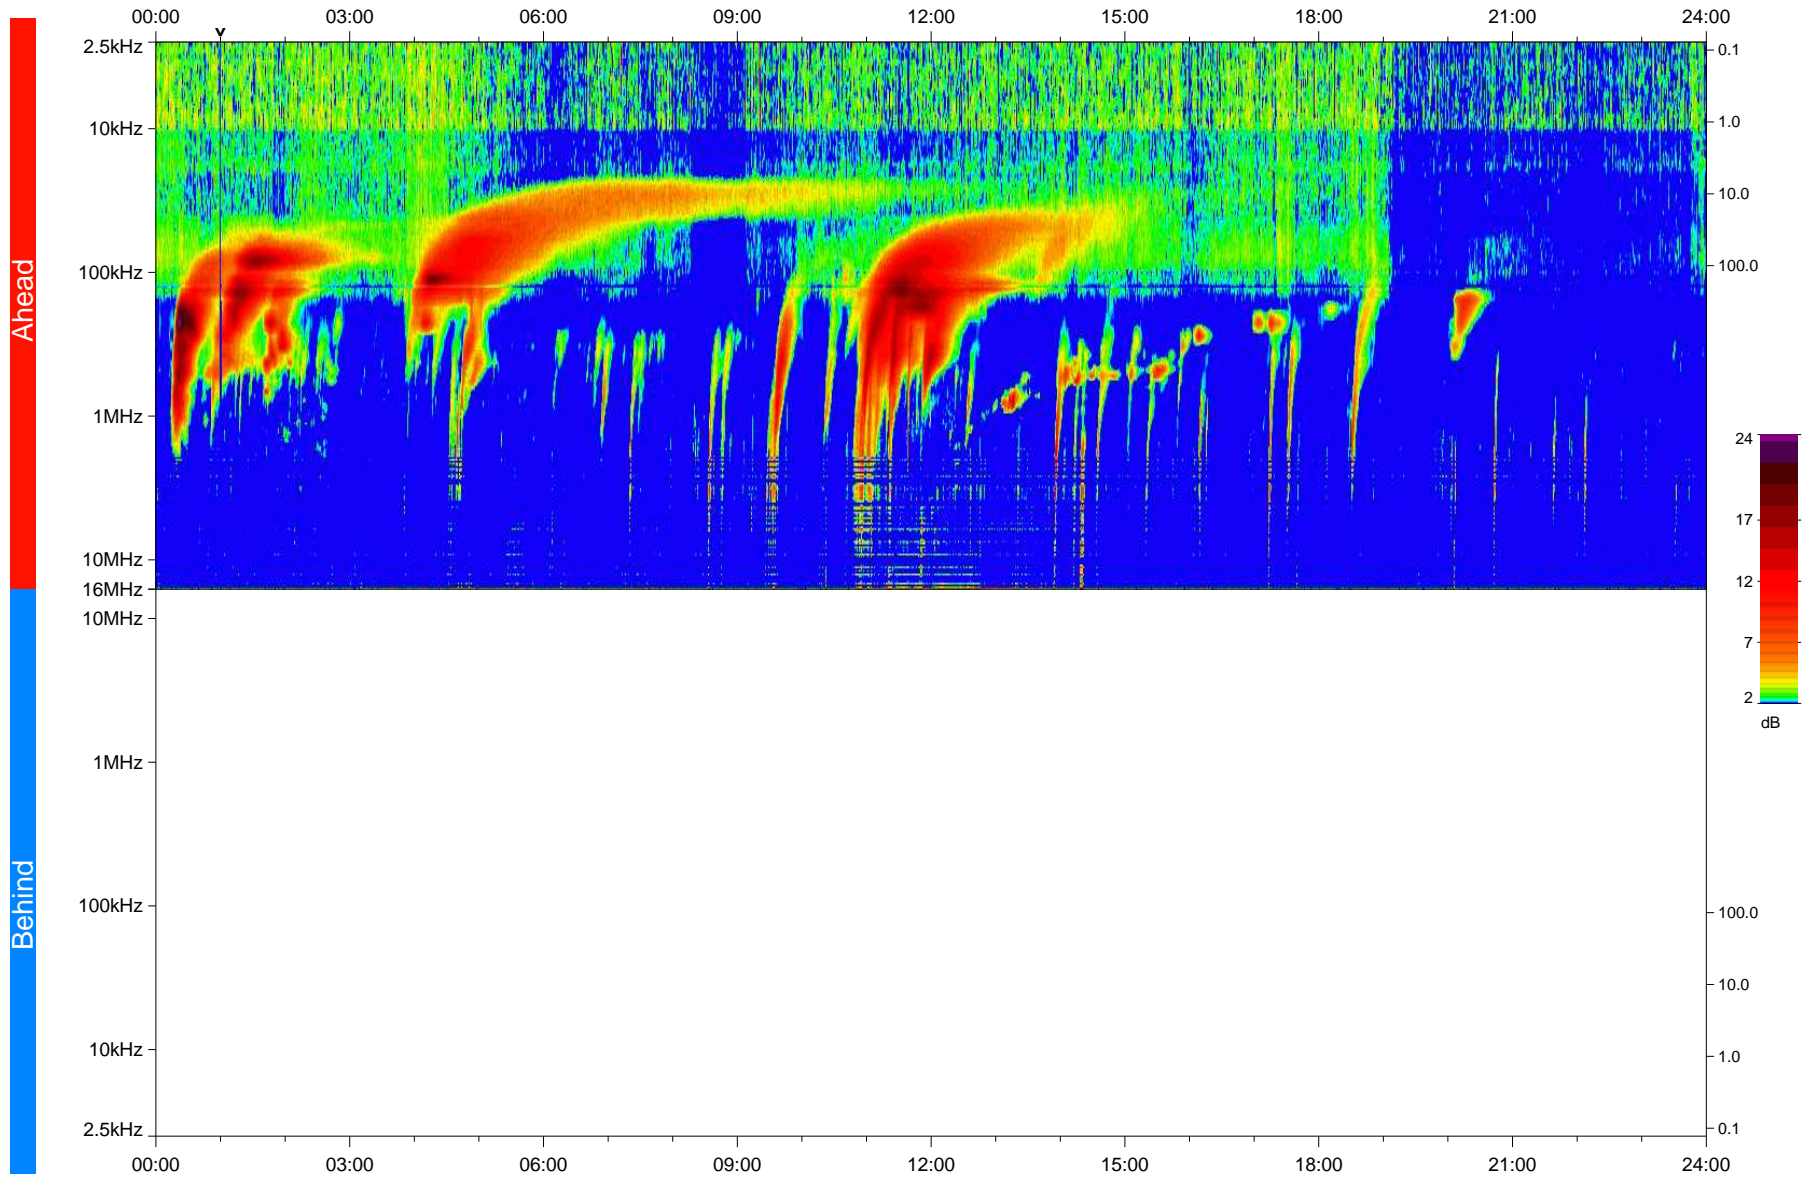

STEREO/WAVES Daily Summary - 11-Feb-2023 (DOY 042)

Ahead source file: swaves_ahead_2023_042_1_05.fin
Ahead PSE Angle: -13.3°

Behind PSE Angle: 9.0°
Behind source file: No STEREO-B data

Time (UTC)

file: stereo_swaves_daily-summary_color_20230211_v04
made by: space.umn.edu on macOS with IDL 8.8.2 on 2023-03-16 11:40:52, with TMatlab V946 / dynspec V311