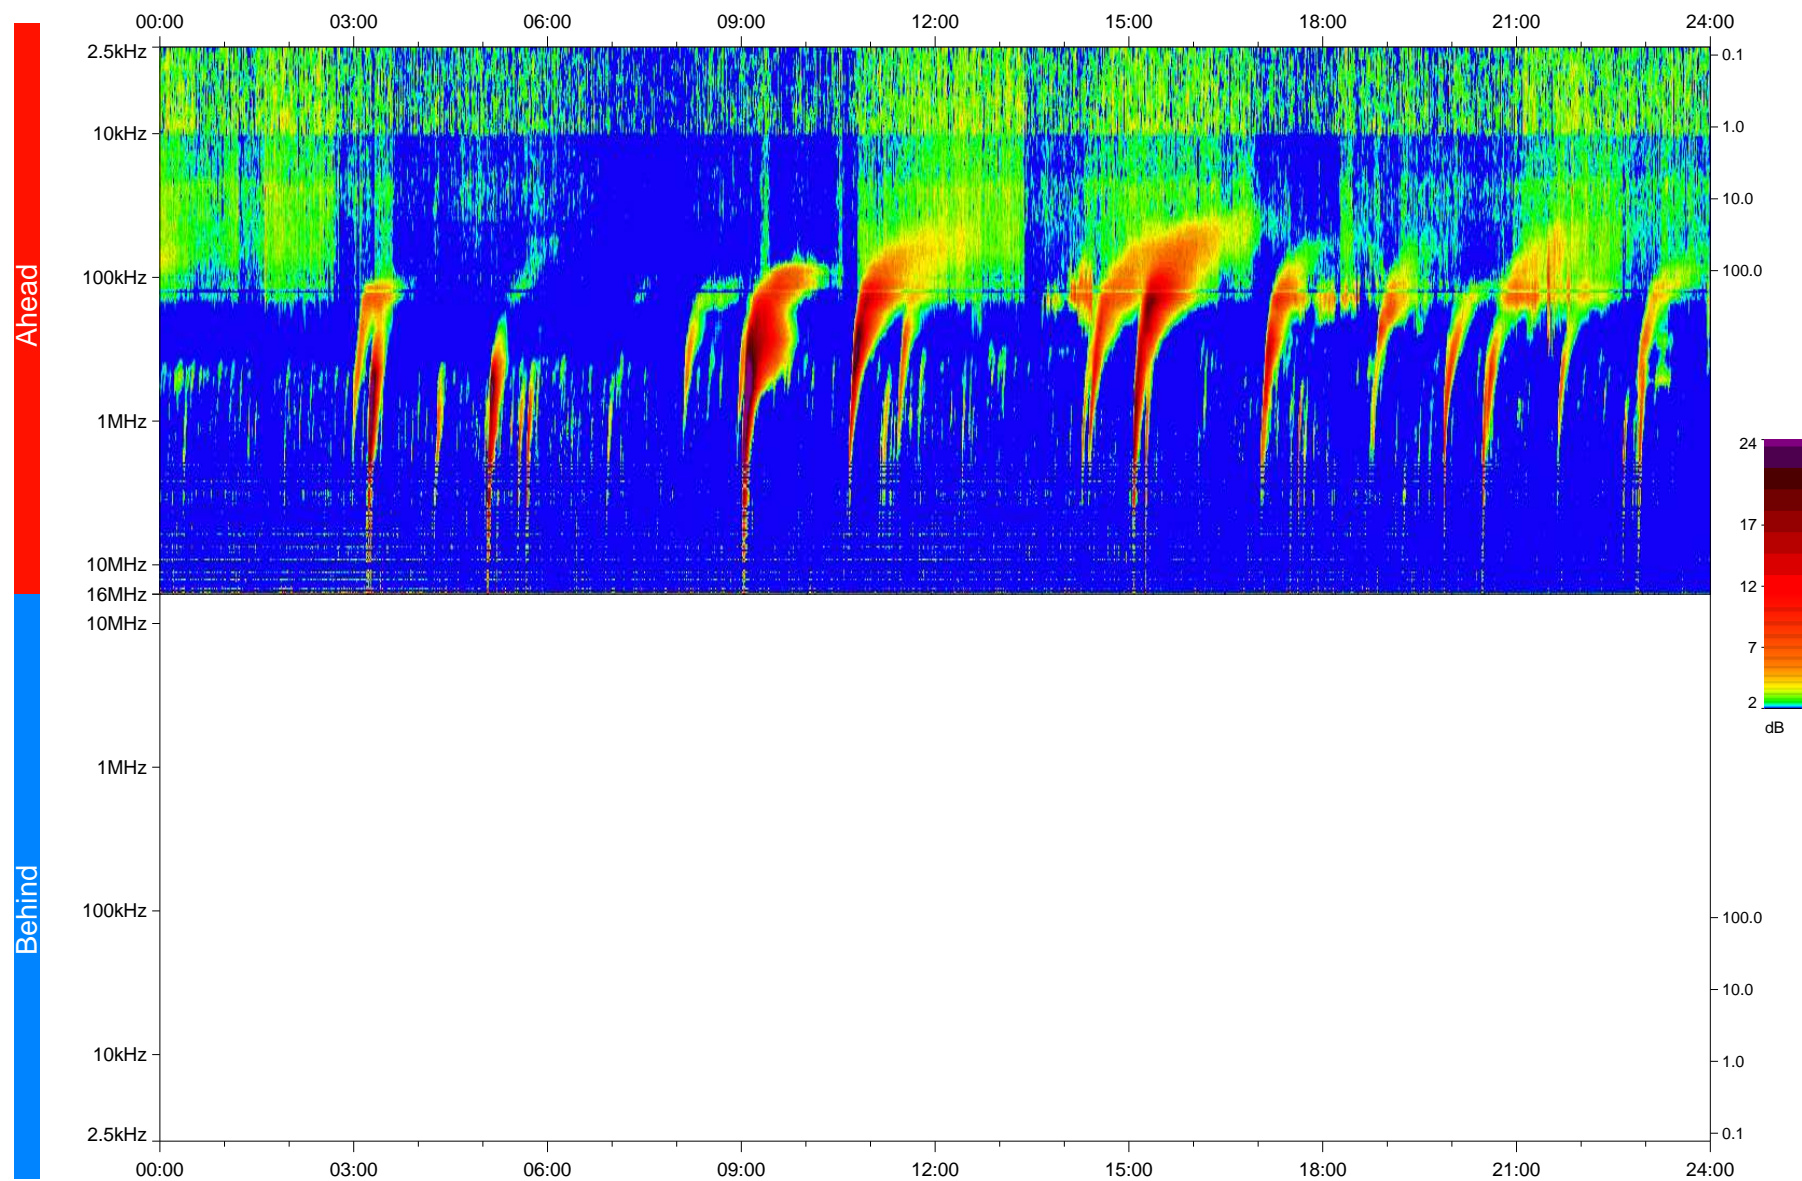

STEREO/WAVES Daily Summary - 10-Feb-2023 (DOY 041)

Ahead source file: swaves_ahead_2023_041_1_05.fin
Ahead PSE Angle: -13.3°

Behind PSE Angle: 9.0°
Behind source file: No STEREO-B data

Time (UTC)

file: stereo_swaves_daily-summary_color_20230210_v04
made by: space.umn.edu on macOS with IDL 8.8.2 on 2023-03-13 09:59:57, with Tlib V946 / dynspec V311