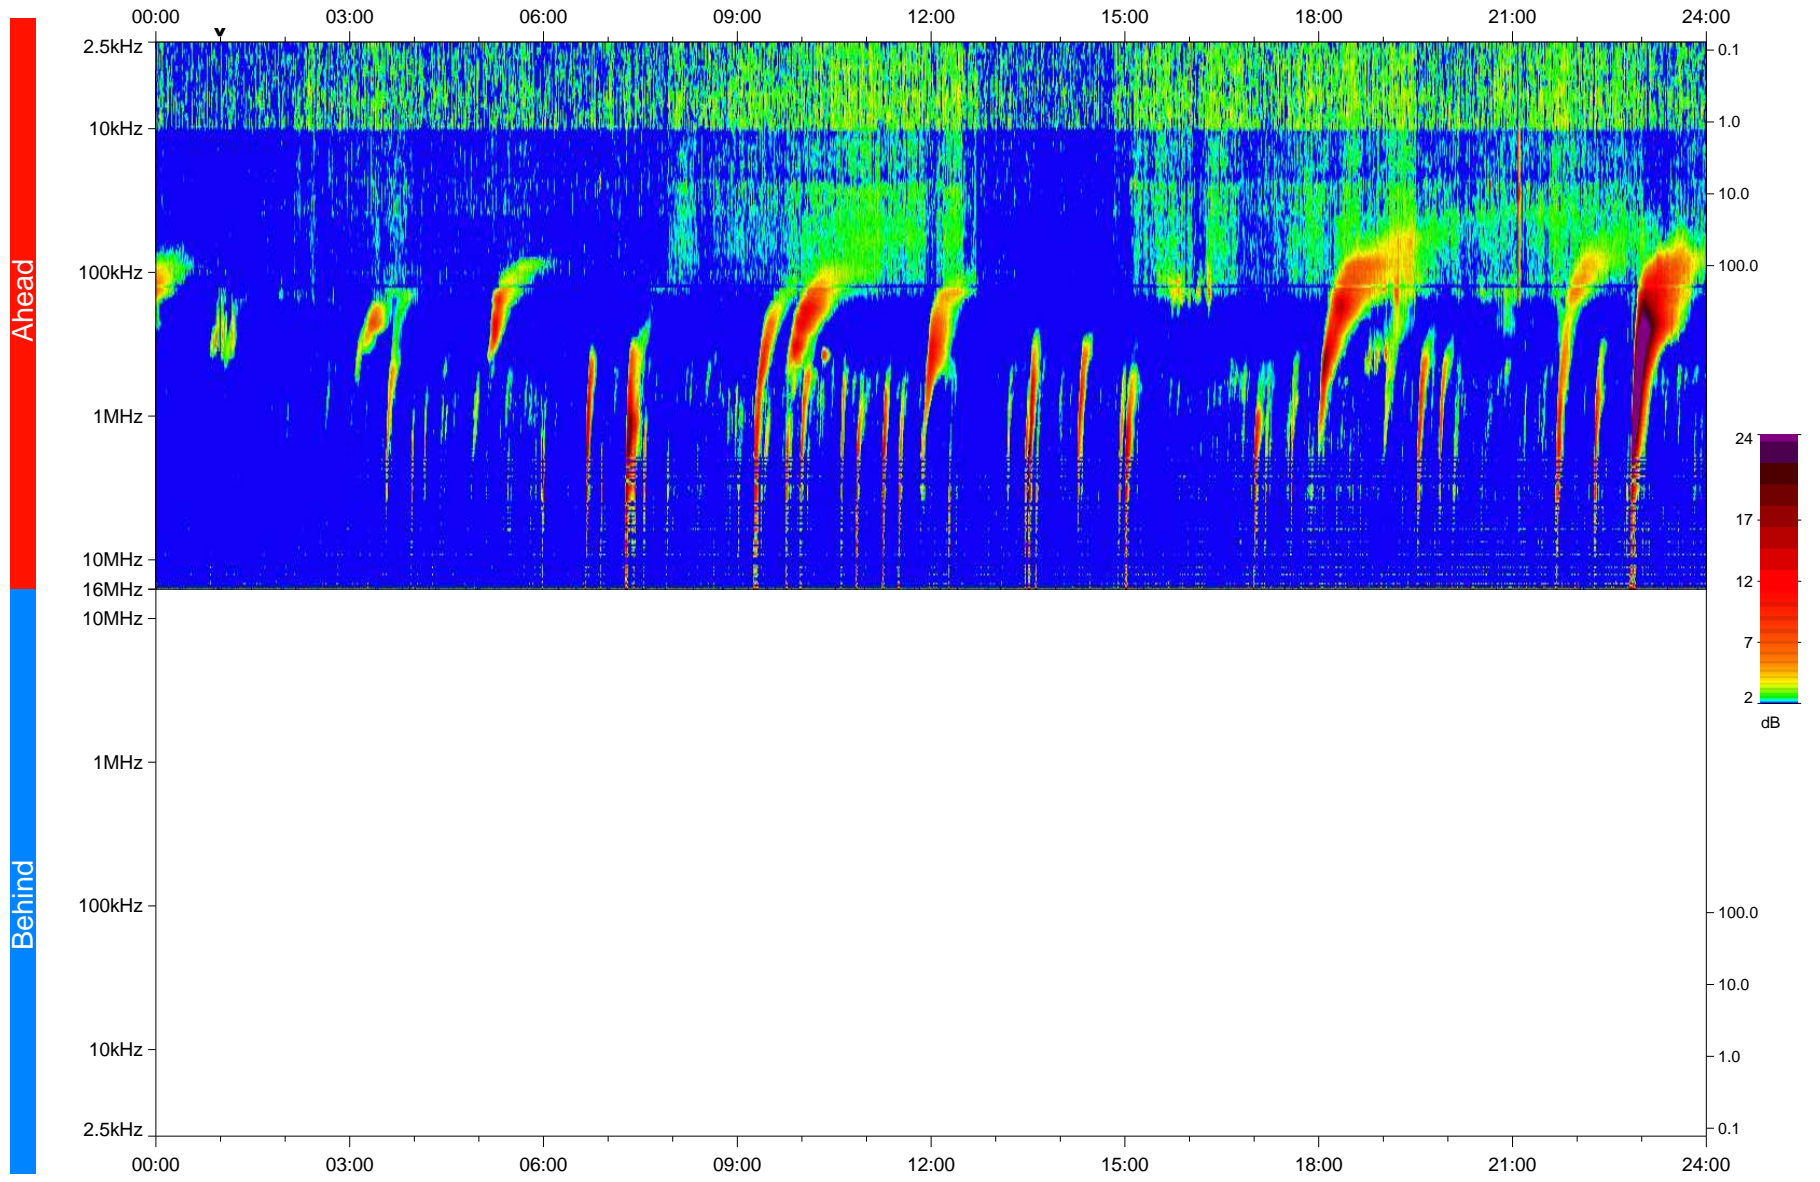

STEREO/WAVES Daily Summary - 09-Feb-2023 (DOY 040)

Ahead source file: swaves_ahead_2023_040_1_05.fin
Ahead PSE Angle: -13.3°

Behind PSE Angle: 9.0°
Behind source file: No STEREO-B data

Time (UTC)

file: stereo_swaves_daily-summary_color_20230209_v04
made by: space.umn.edu on macOS with IDL 8.8.2 on 2023-03-13 09:58:43, with TMatlab V946 / dynspec V311