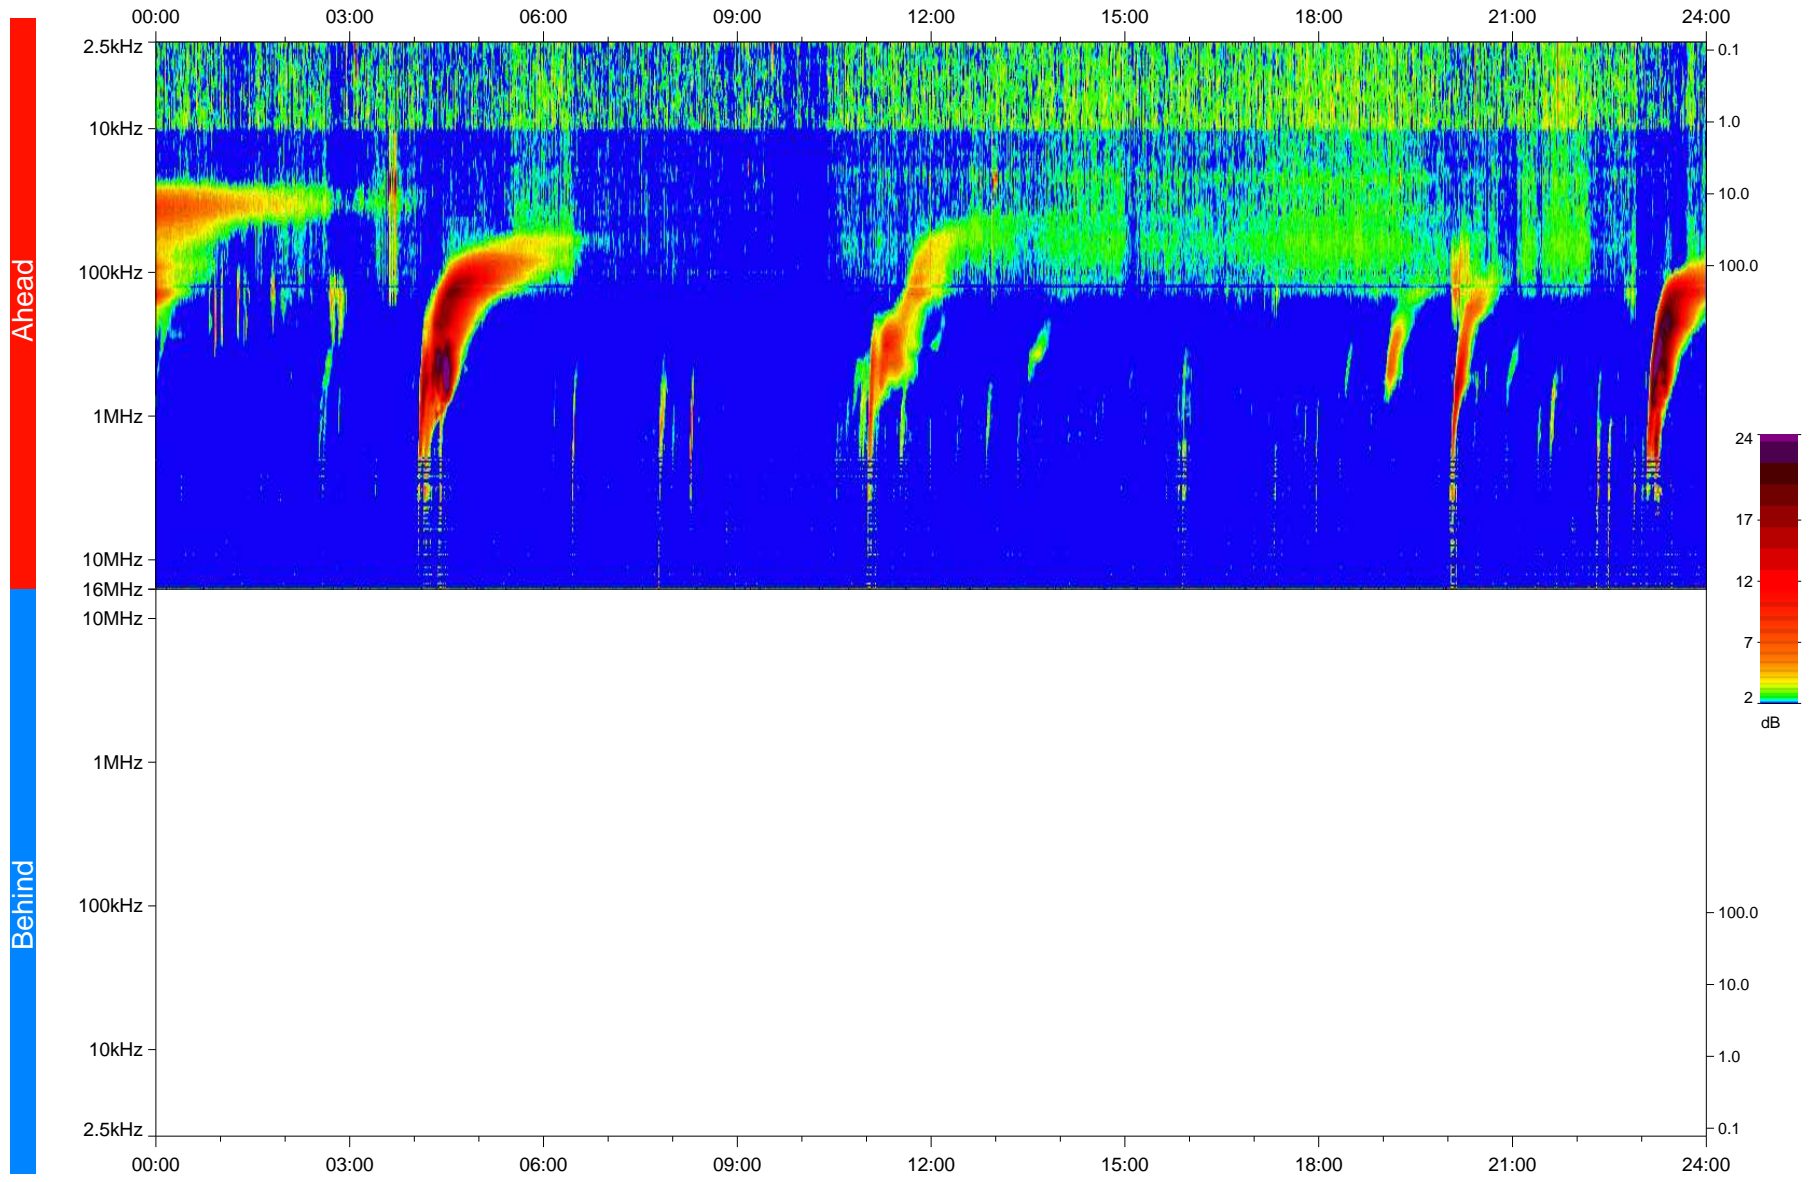

STEREO/WAVES Daily Summary - 08-Feb-2023 (DOY 039)

Ahead source file: swaves_ahead_2023_039_1_05.fin
Ahead PSE Angle: -13.4°

Behind PSE Angle: 9.0°
Behind source file: No STEREO-B data

Time (UTC)

file: stereo_swaves_daily-summary_color_20230208_v04
made by: space.umn.edu on macOS with IDL 8.8.2 on 2023-03-11 18:20:18, with TMLib V946 / dynspec V311