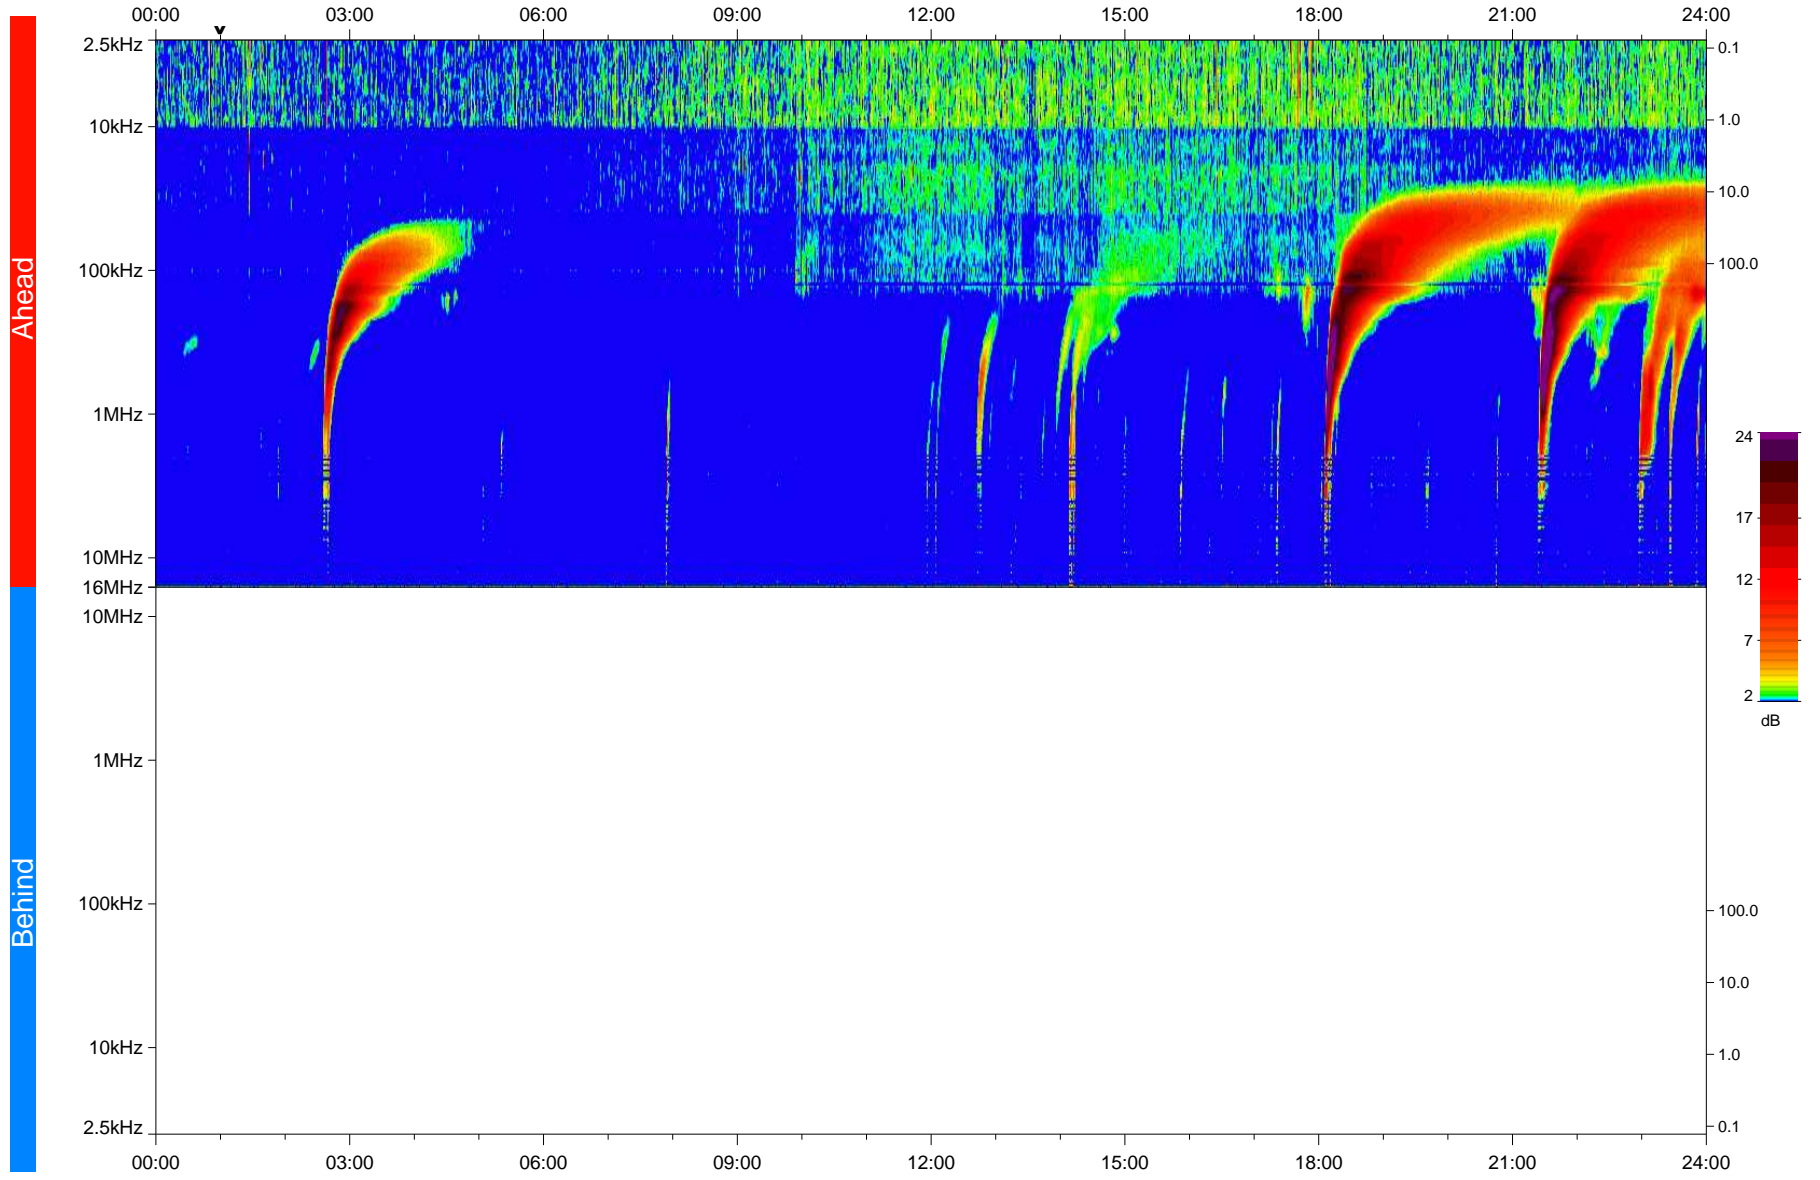

STEREO/WAVES Daily Summary - 07-Feb-2023 (DOY 038)

Ahead source file: swaves_ahead_2023_038_1_05.fin
Ahead PSE Angle: -13.3°

Behind PSE Angle: 9.1°
Behind source file: No STEREO-B data

Time (UTC)

file: stereo_swaves_daily-summary_color_20230207_v04
made by: space.umn.edu on macOS with IDL 8.8.2 on 2023-03-10 13:07:00, with TMLib V946 / dynspec V311