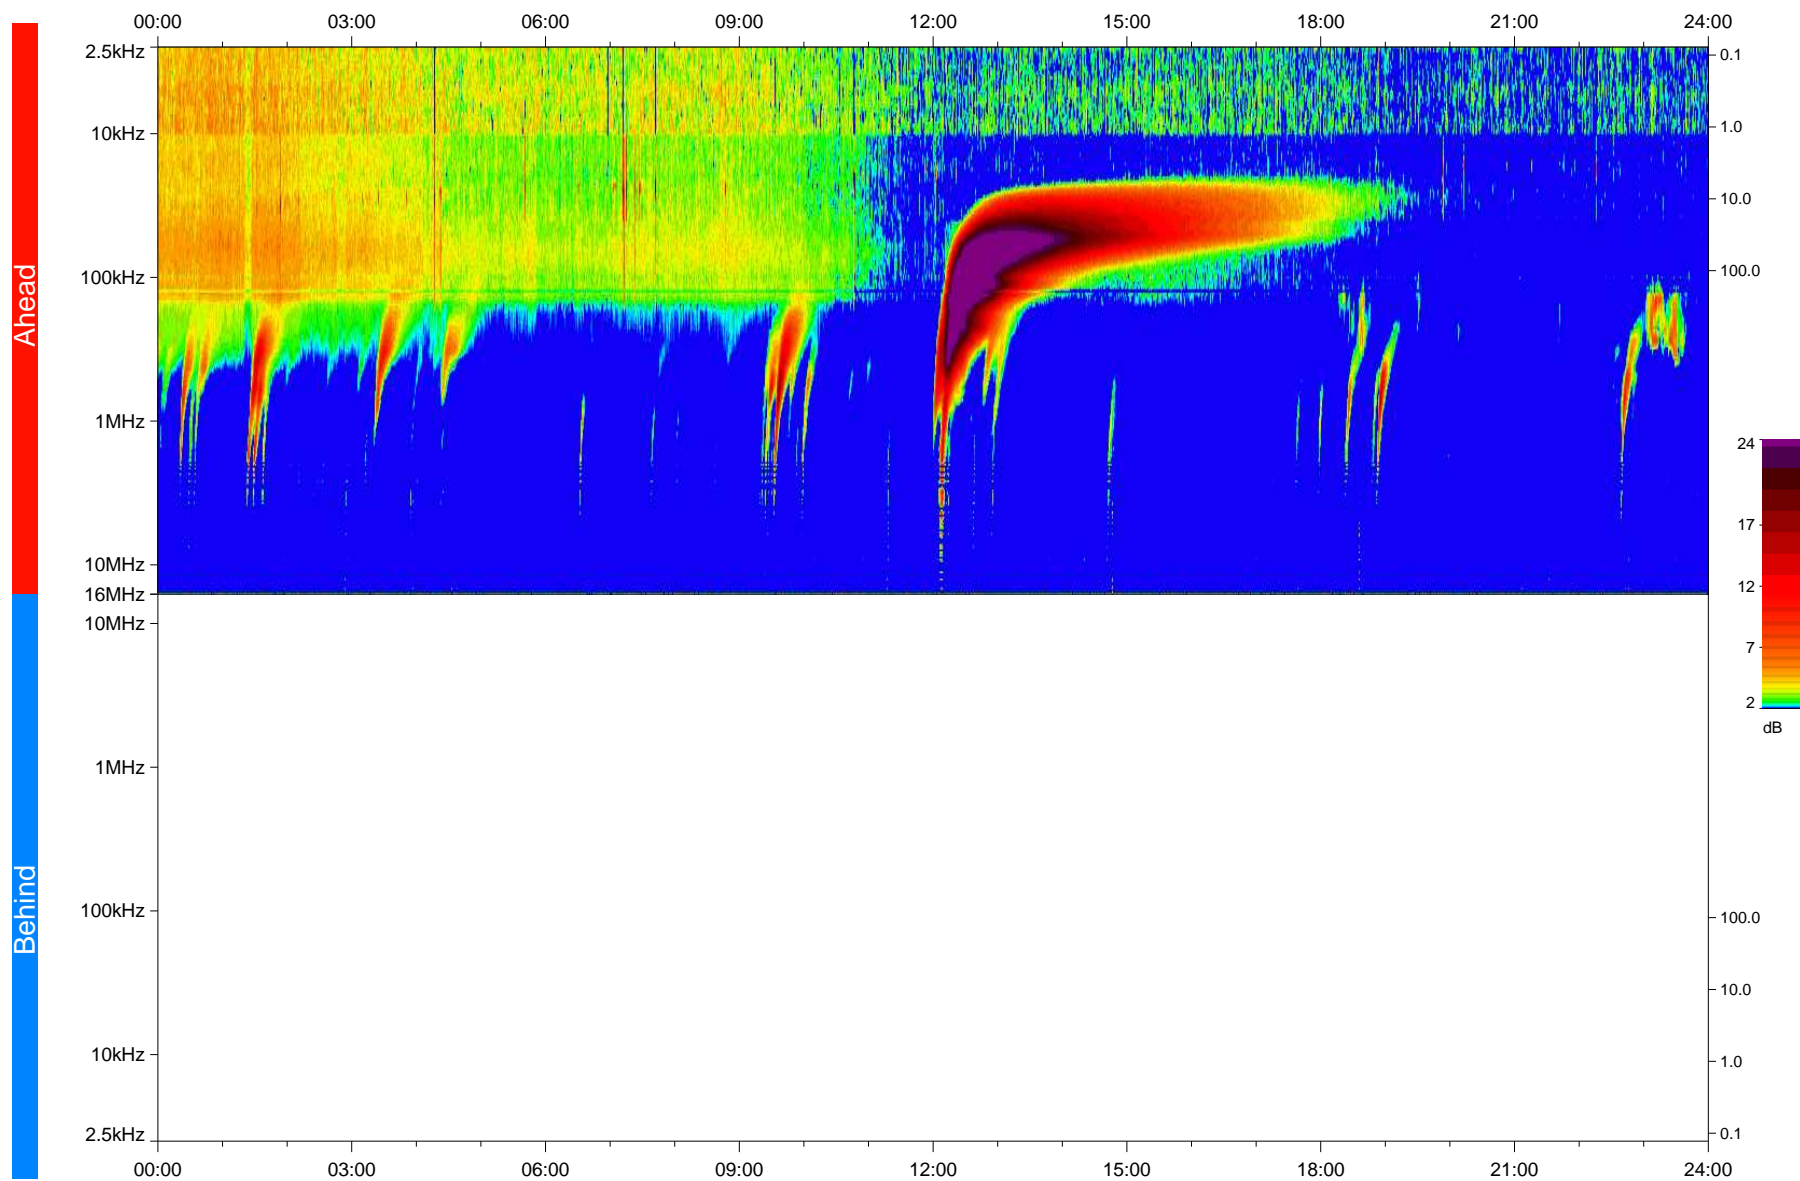

# STEREO/WAVES Daily Summary - 06-Feb-2023 (DOY 037)

Ahead source file: swaves\_ahead\_2023\_037\_1\_05.fin  
Ahead PSE Angle: -13.3°

Behind PSE Angle: 9.1°  
Behind source file: No STEREO-B data

Time (UTC)

file: stereo\_swaves\_daily-summary\_color\_20230206\_v04  
made by: space.umn.edu on macOS with IDL 8.8.2 on 2023-03-09 19:00:33, with TLib V946 / dynspec V311