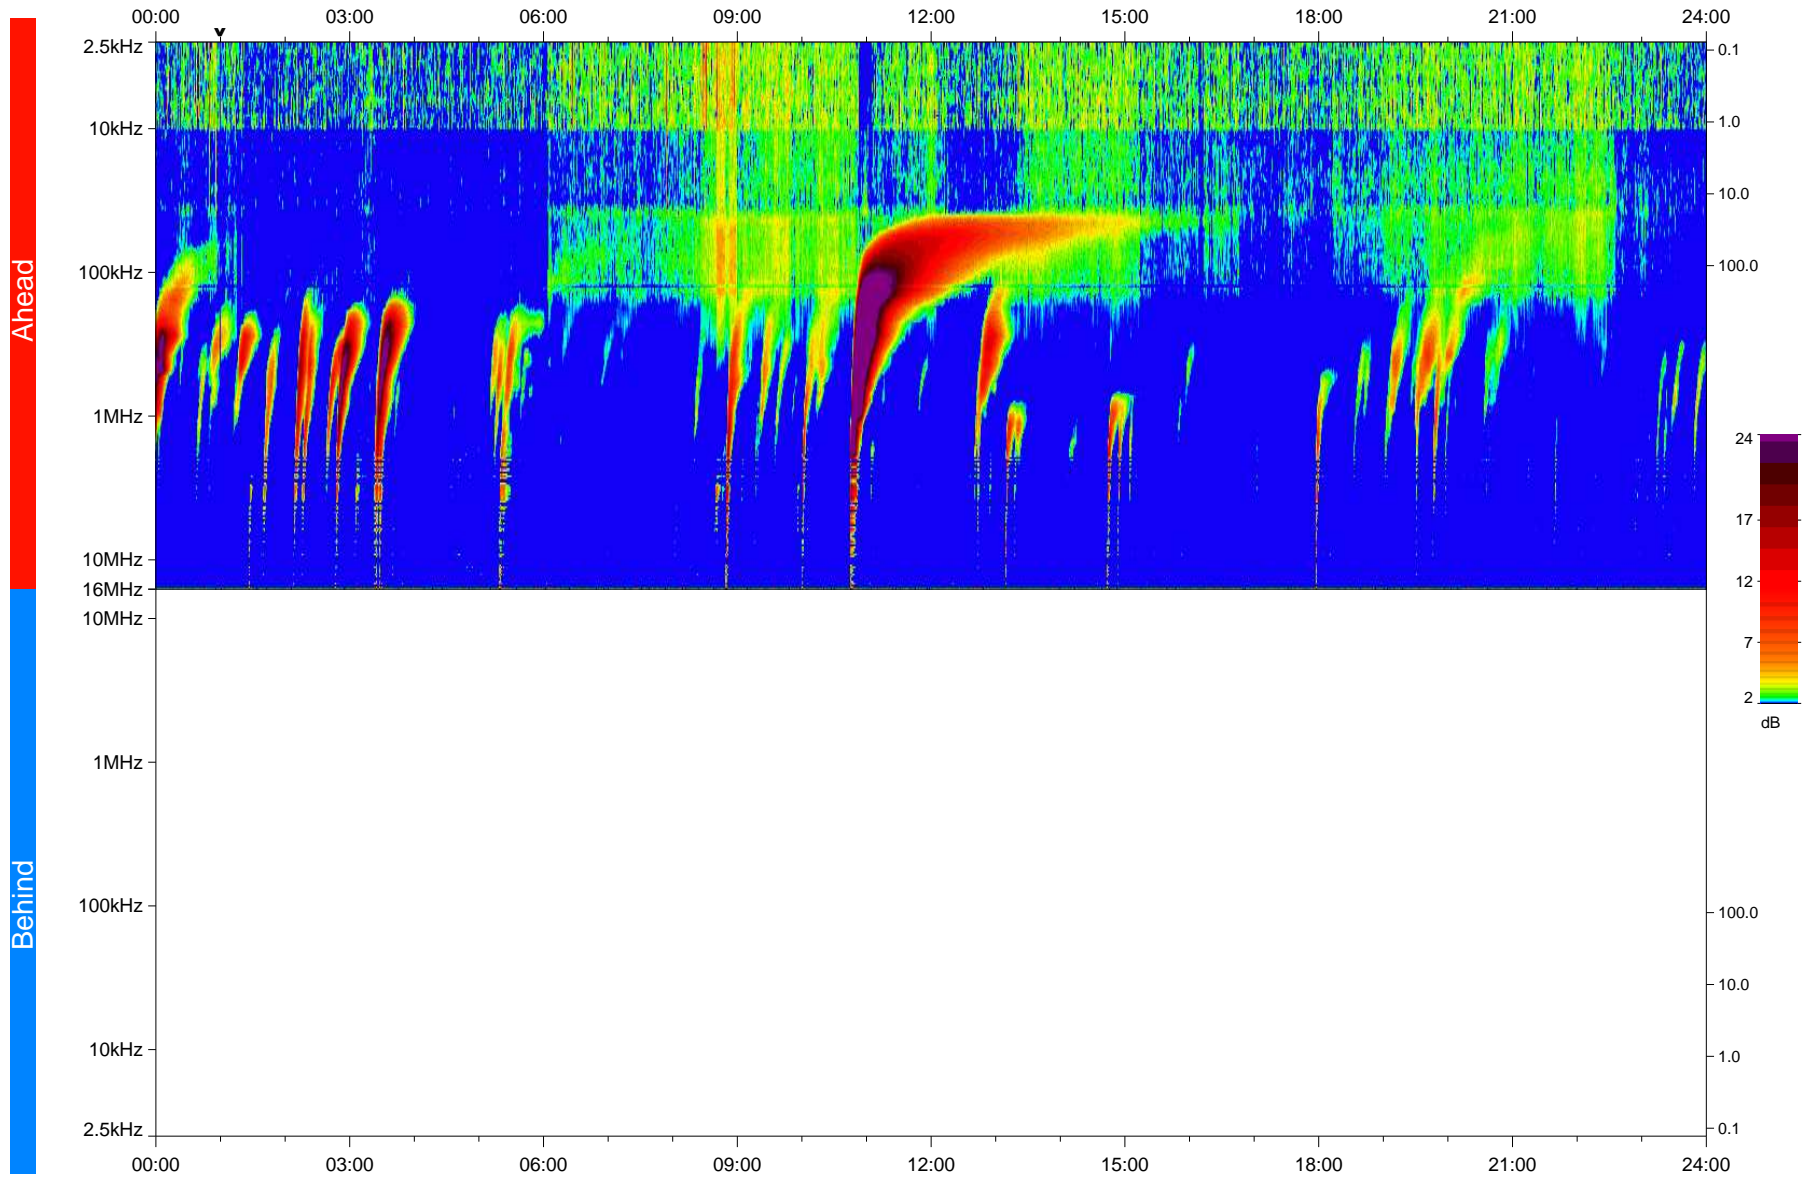

# STEREO/WAVES Daily Summary - 05-Feb-2023 (DOY 036)

Ahead source file: swaves\_ahead\_2023\_036\_1\_05.fin  
Ahead PSE Angle:  $-13.4^\circ$

Behind PSE Angle:  $9.1^\circ$   
Behind source file: No STEREO-B data

Time (UTC)

file: stereo\_swaves\_daily-summary\_color\_20230205\_v04  
made by: space.umn.edu on macOS with IDL 8.8.2 on 2023-03-09 18:59:18, with TMLib V946 / dynspec V311