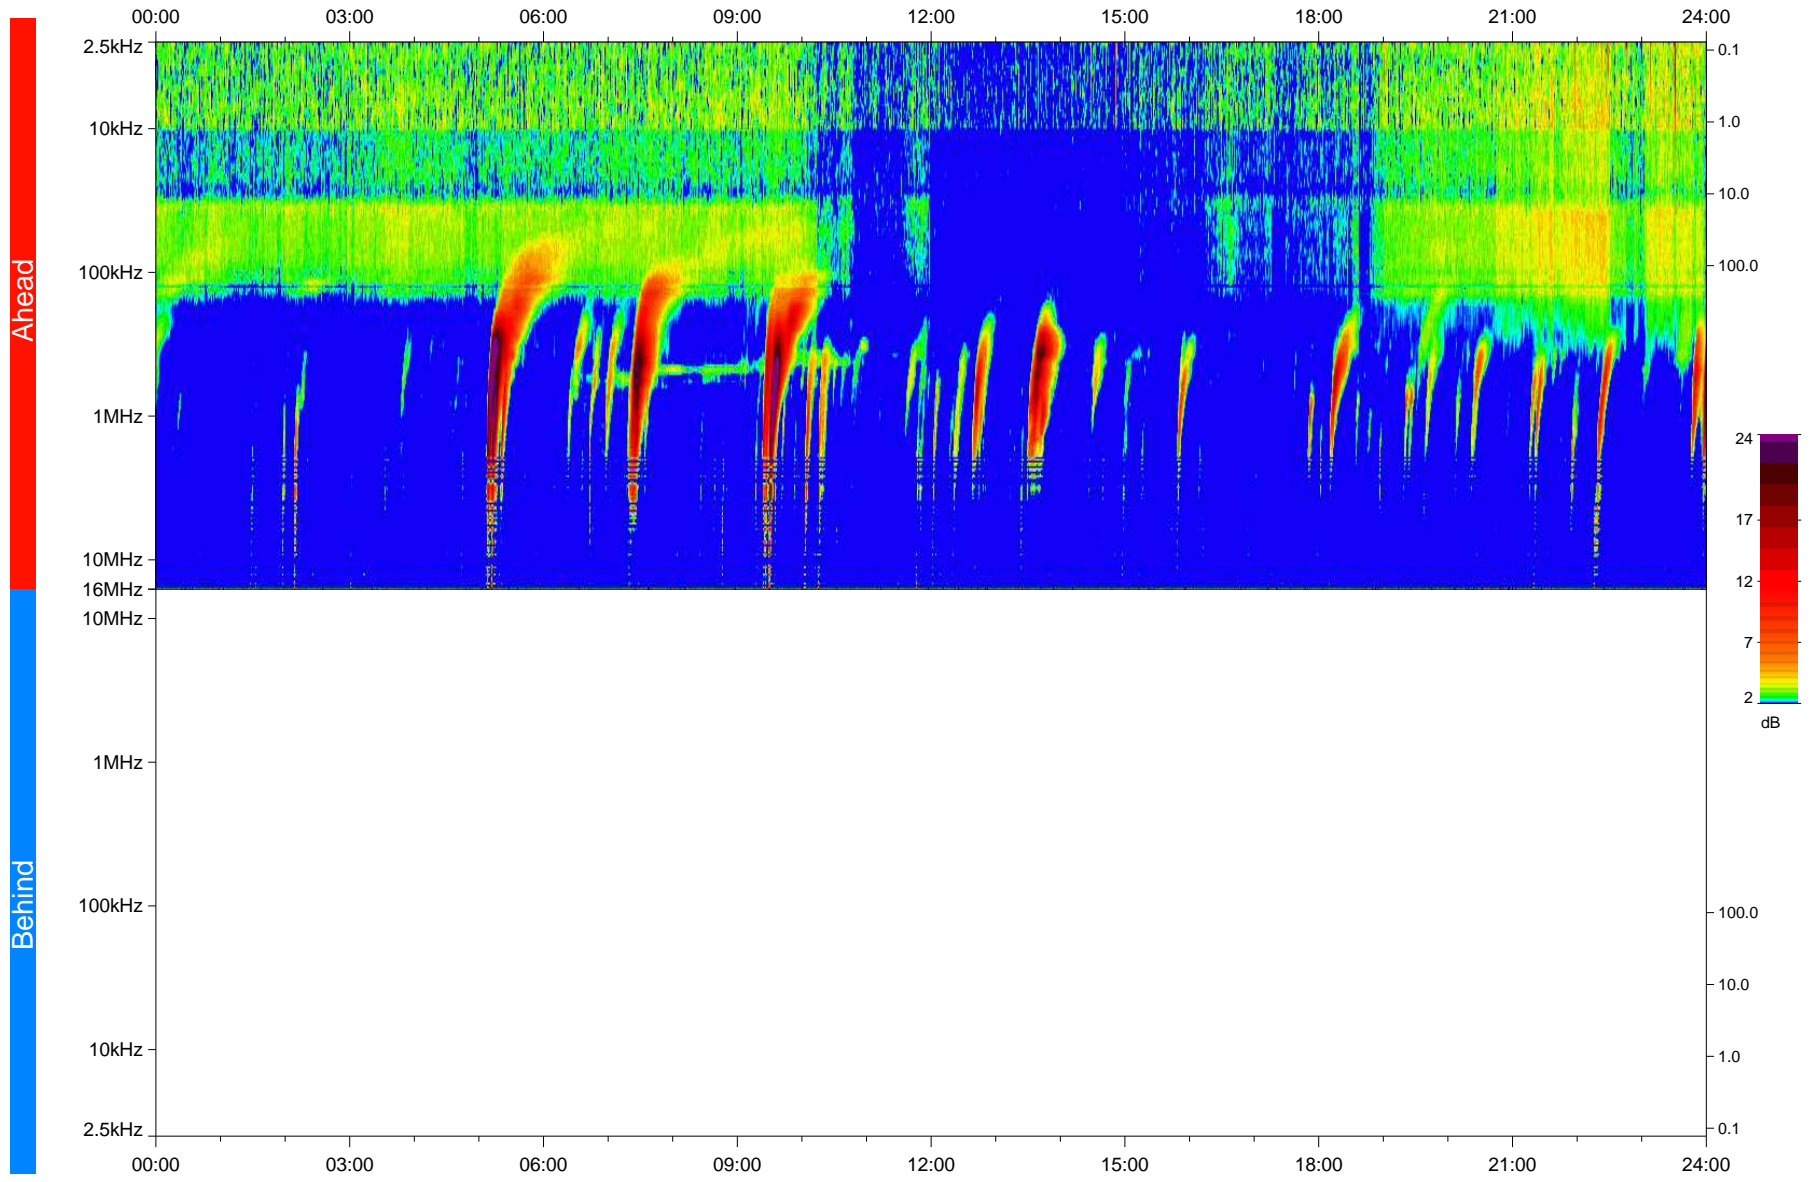

# STEREO/WAVES Daily Summary - 04-Feb-2023 (DOY 035)

Ahead source file: swaves\_ahead\_2023\_035\_1\_05.fin  
Ahead PSE Angle: -13.4°

Behind PSE Angle: 9.1°  
Behind source file: No STEREO-B data

Time (UTC)

file: stereo\_swaves\_daily-summary\_color\_20230204\_v04  
made by: space.umn.edu on macOS with IDL 8.8.2 on 2023-03-07 15:44:27, with TMLib V946 / dynspec V311