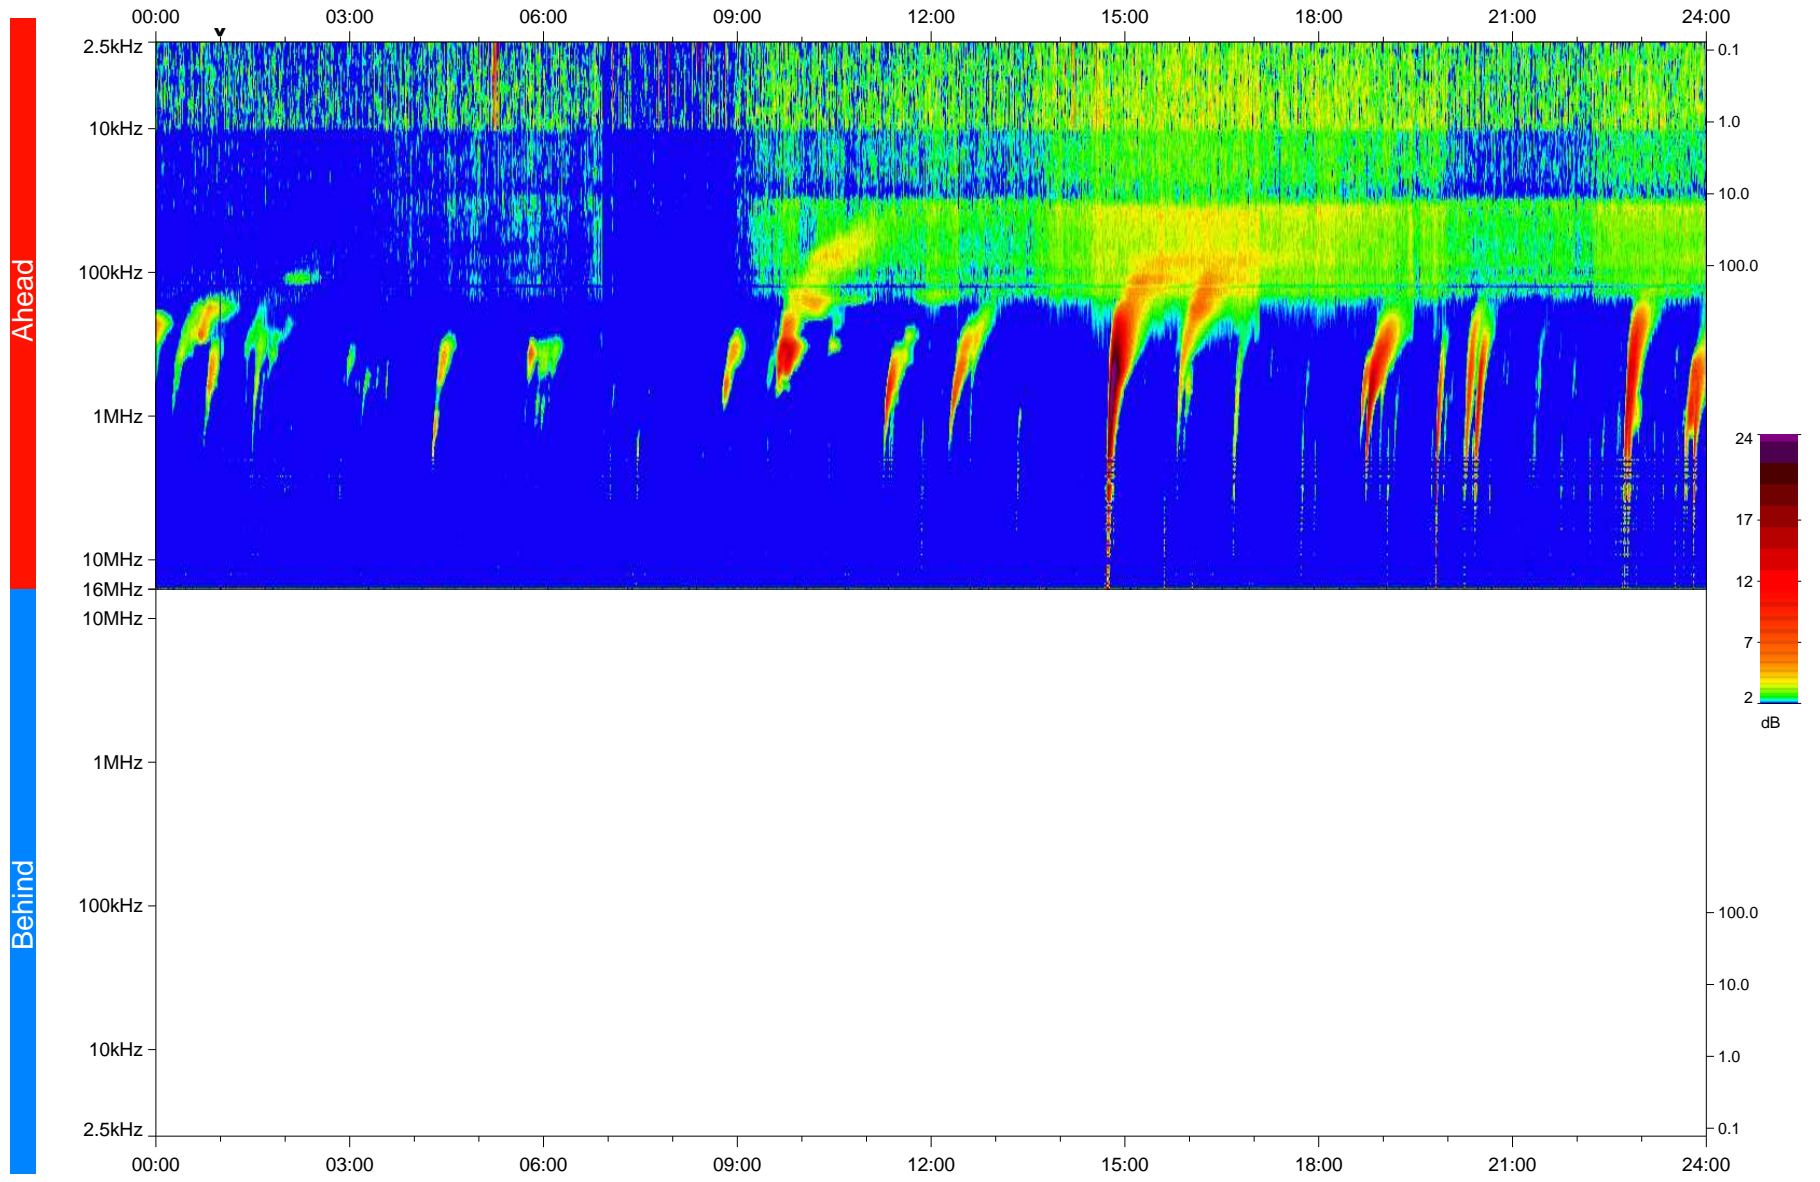

STEREO/WAVES Daily Summary - 03-Feb-2023 (DOY 034)

Ahead source file: swaves_ahead_2023_034_1_05.fin
Ahead PSE Angle: -13.4°

Behind PSE Angle: 9.1°
Behind source file: No STEREO-B data

Time (UTC)

file: stereo_swaves_daily-summary_color_20230203_v04
made by: space.umn.edu on macOS with IDL 8.8.2 on 2023-03-07 15:43:15, with TMLib V946 / dynspec V311