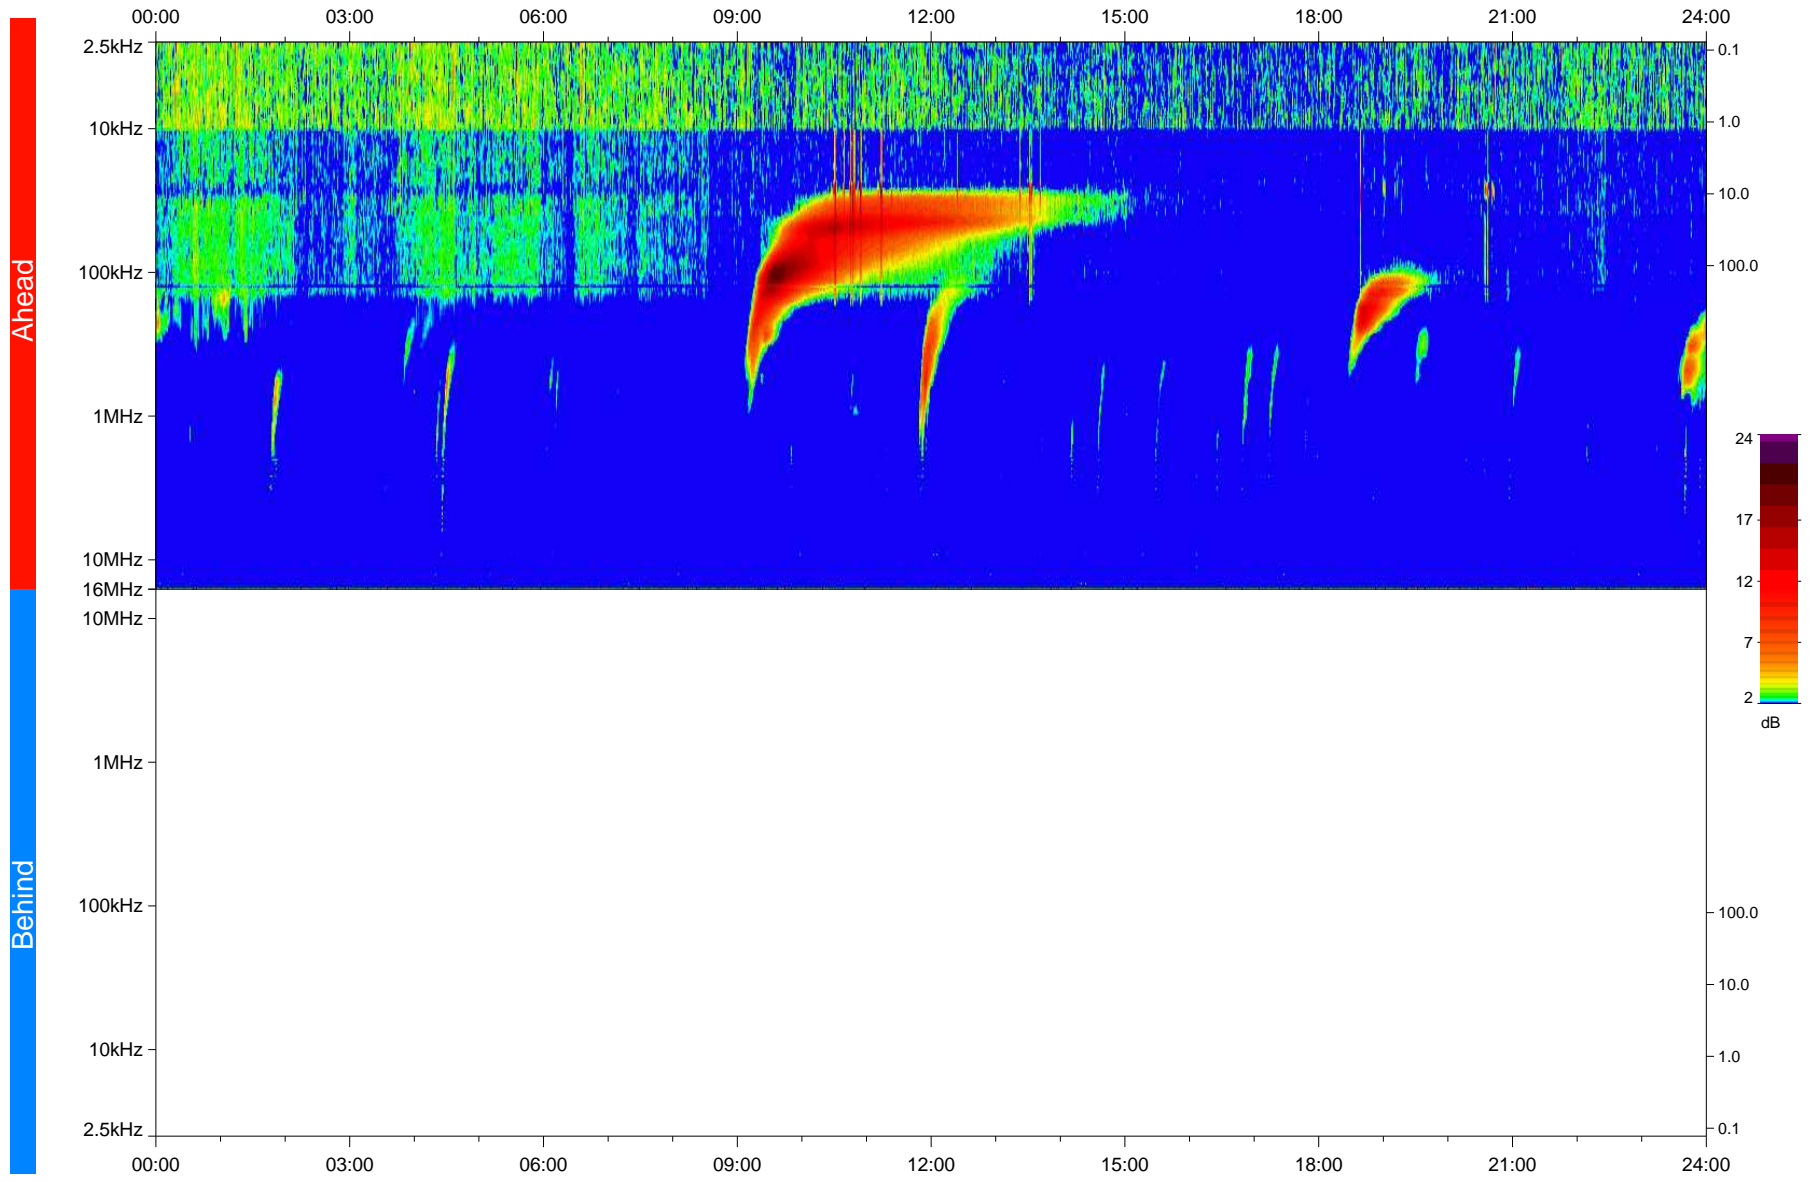

STEREO/WAVES Daily Summary - 02-Feb-2023 (DOY 033)

Ahead source file: swaves_ahead_2023_033_1_05.fin
Ahead PSE Angle: -13.5°

Behind PSE Angle: 9.1°
Behind source file: No STEREO-B data

Time (UTC)

file: stereo_swaves_daily-summary_color_20230202_v04
made by: space.umn.edu on macOS with IDL 8.8.2 on 2023-03-07 15:42:01, with TLib V946 / dynspec V311