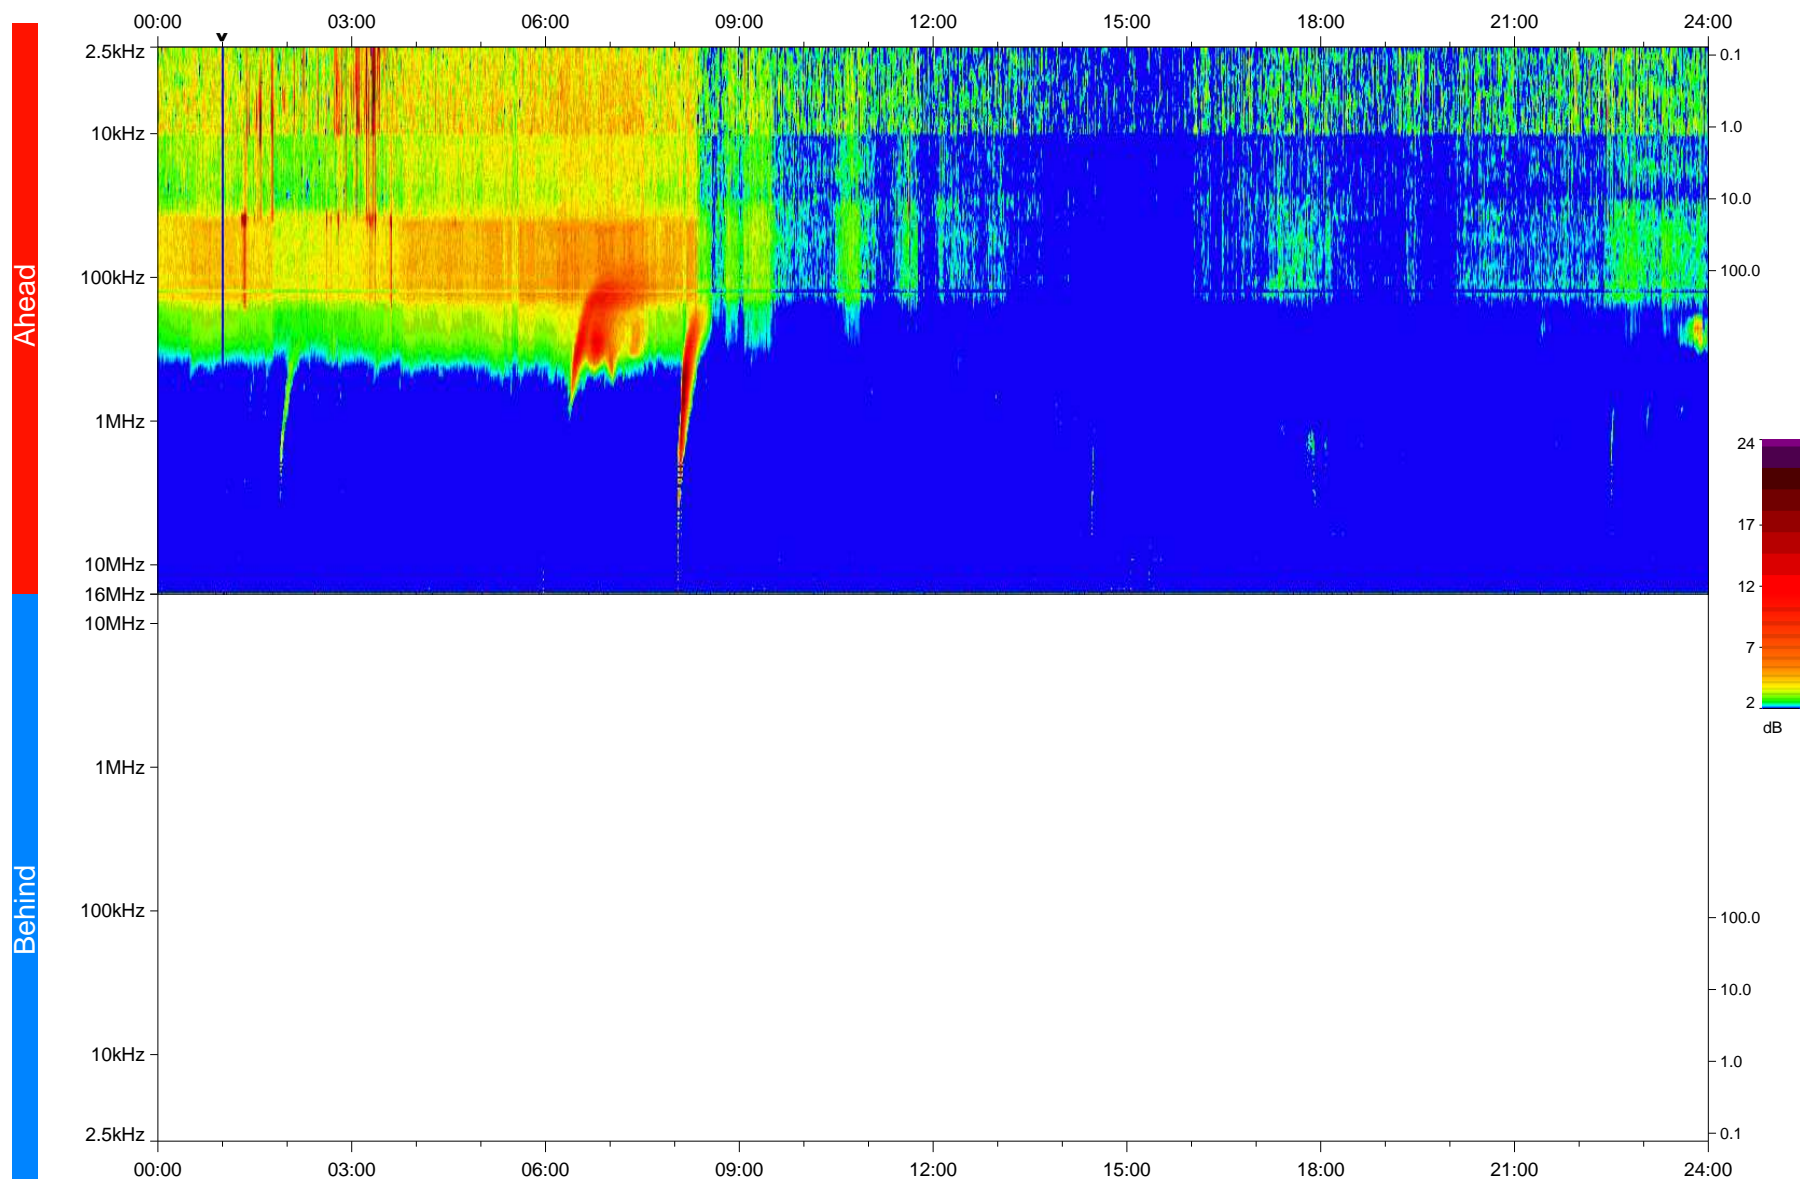

STEREO/WAVES Daily Summary - 01-Feb-2023 (DOY 032)

Ahead source file: swaves_ahead_2023_032_1_05.fin
Ahead PSE Angle: -13.5°

Behind PSE Angle: 9.1°
Behind source file: No STEREO-B data

Time (UTC)

file: stereo_swaves_daily-summary_color_20230201_v04
made by: space.umn.edu on macOS with IDL 8.8.2 on 2023-03-07 15:40:48, with TLib V946 / dynspec V311