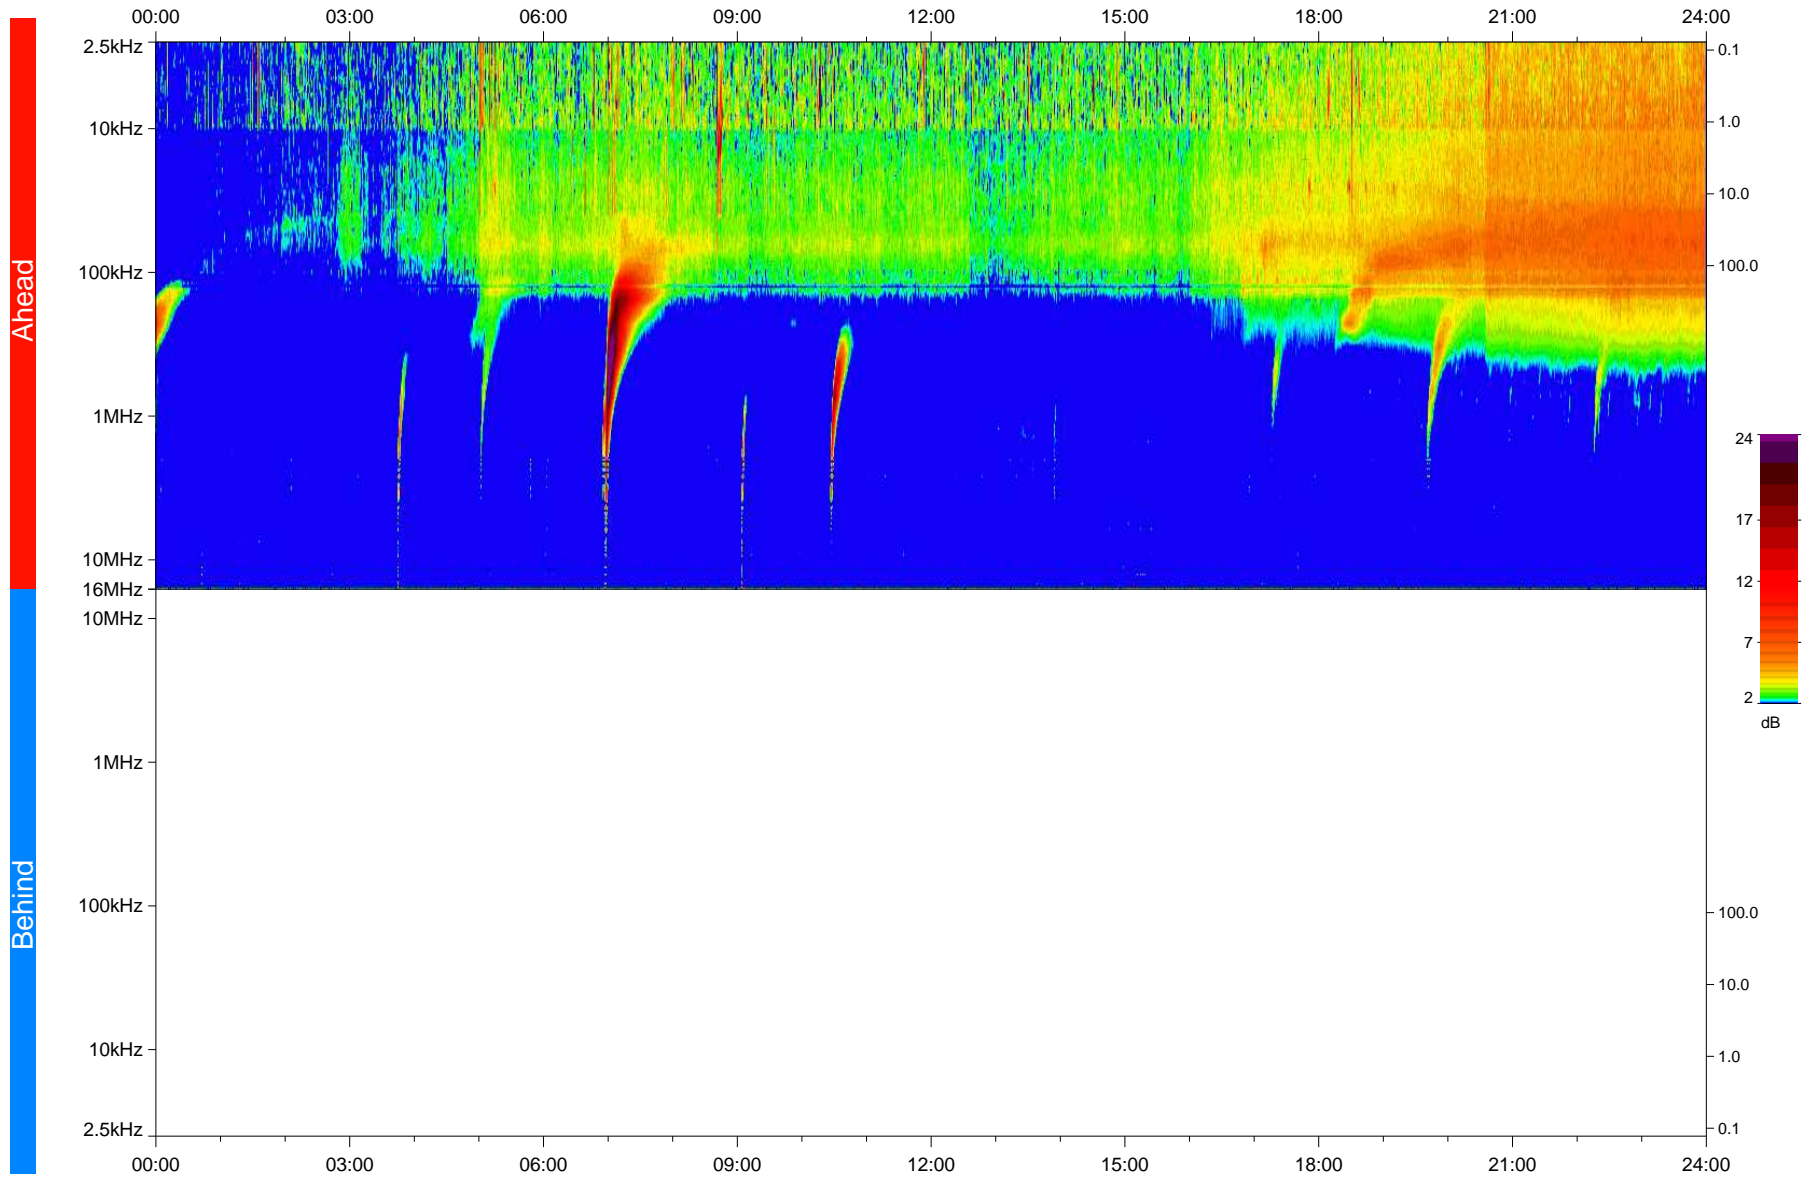

# STEREO/WAVES Daily Summary - 31-Jan-2023 (DOY 031)

Ahead source file: swaves\_ahead\_2023\_031\_1\_05.fin  
Ahead PSE Angle:  $-13.4^\circ$

Behind PSE Angle:  $9.2^\circ$   
Behind source file: No STEREO-B data

Time (UTC)

file: stereo\_swaves\_daily-summary\_color\_20230131\_v04  
made by: space.umn.edu on macOS with IDL 8.8.2 on 2023-03-07 15:39:33, with TLib V946 / dynspec V311