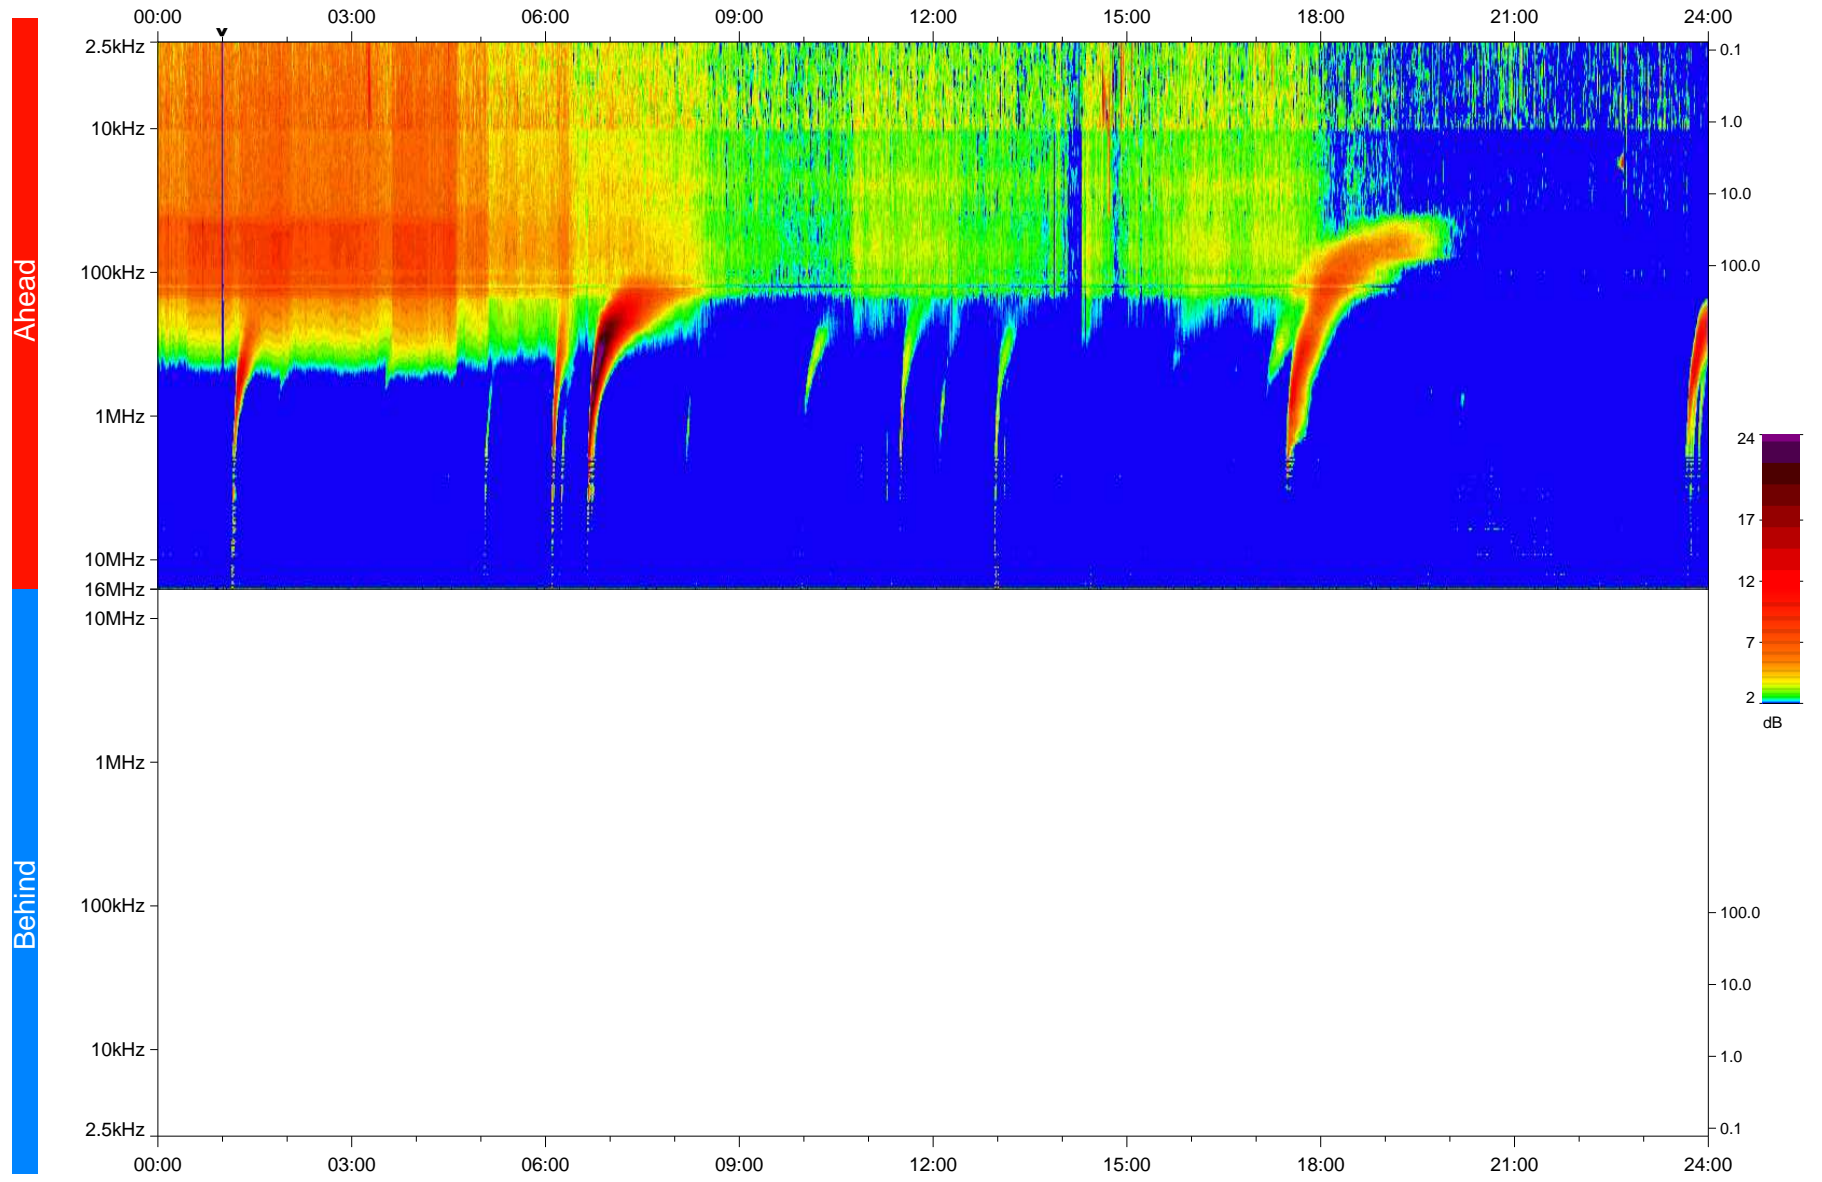

STEREO/WAVES Daily Summary - 30-Jan-2023 (DOY 030)

Ahead source file: swaves_ahead_2023_030_1_05.fin
Ahead PSE Angle: -13.5°

Behind PSE Angle: 9.2°
Behind source file: No STEREO-B data

Time (UTC)

file: stereo_swaves_daily-summary_color_20230130_v04
made by: space.umn.edu on macOS with IDL 8.8.2 on 2023-03-02 14:29:24, with TLib V946 / dynspec V311