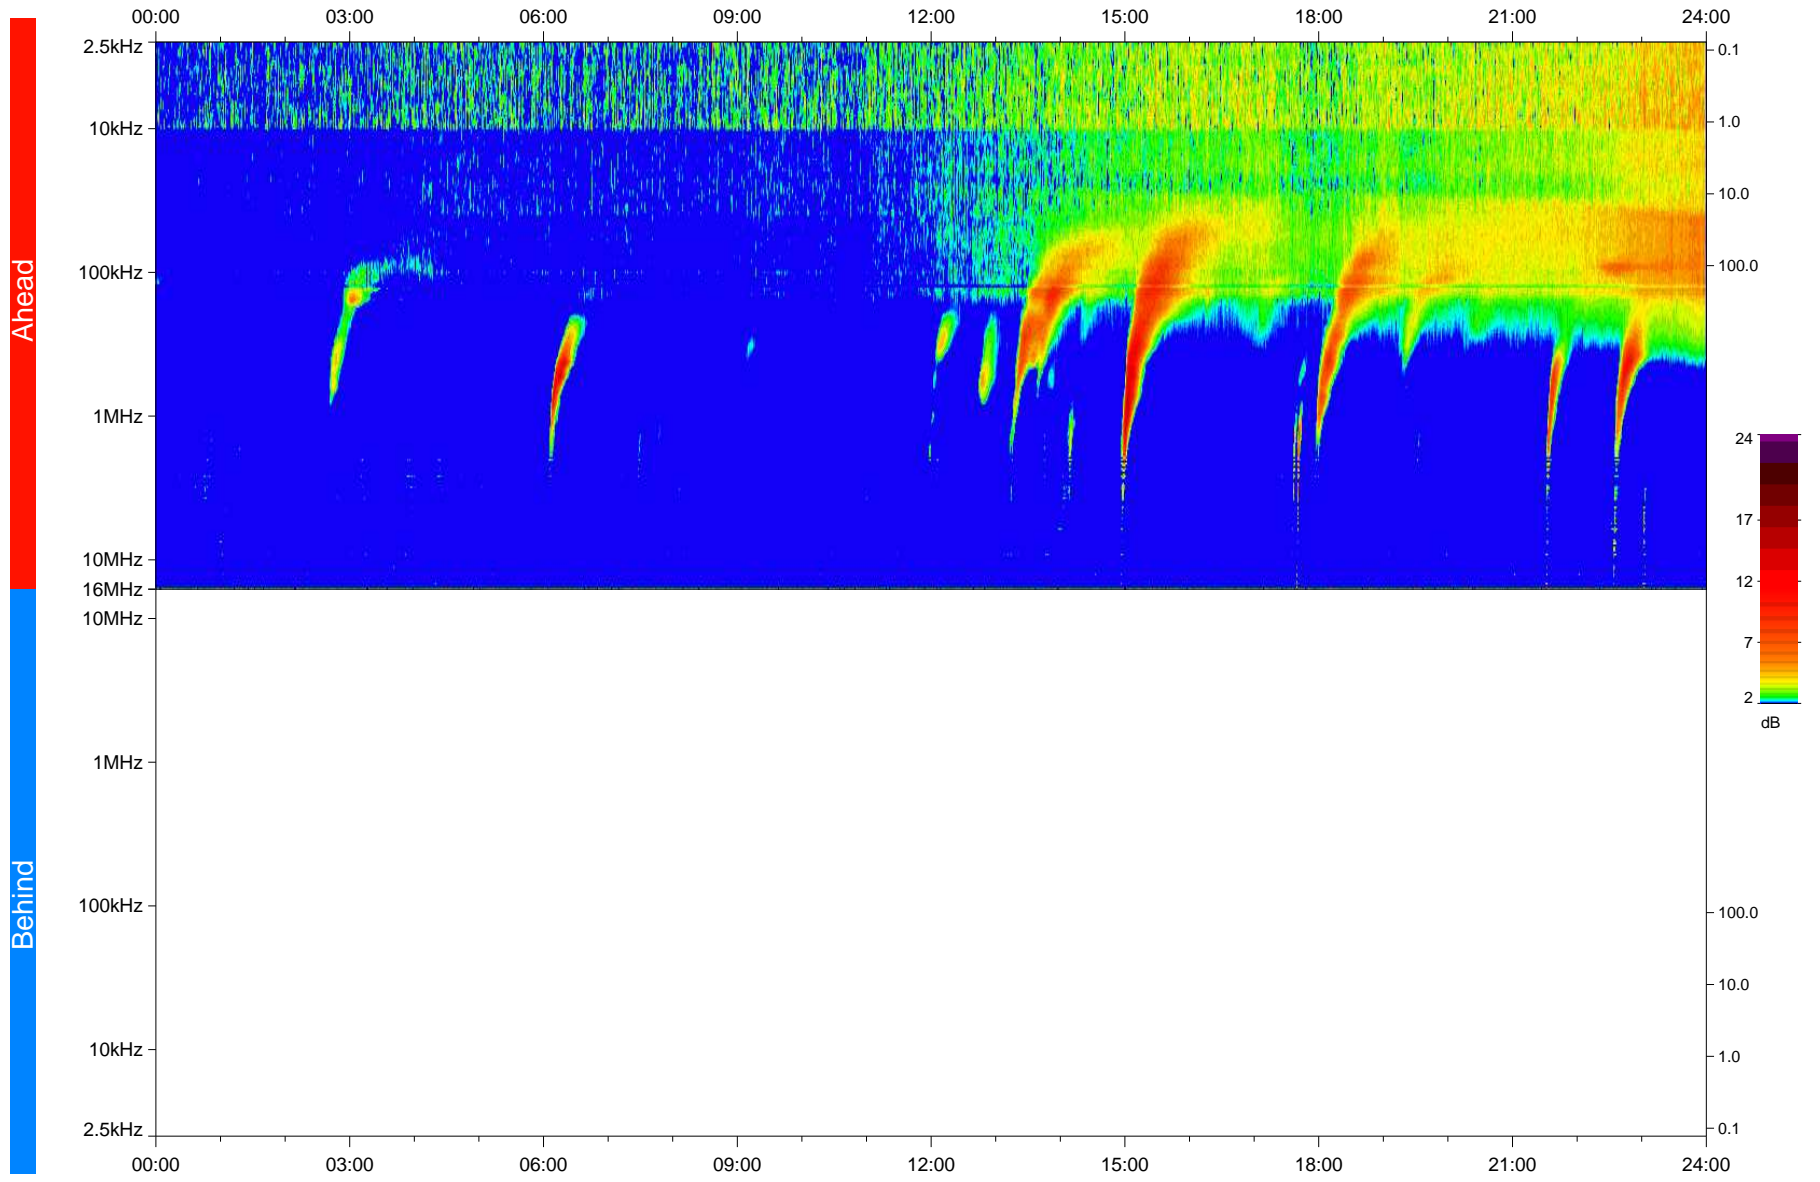

STEREO/WAVES Daily Summary - 29-Jan-2023 (DOY 029)

Ahead source file: swaves_ahead_2023_029_1_05.fin
Ahead PSE Angle: -13.5°

Behind PSE Angle: 9.2°
Behind source file: No STEREO-B data

Time (UTC)

file: stereo_swaves_daily-summary_color_20230129_v04
made by: space.umn.edu on macOS with IDL 8.8.2 on 2023-03-01 17:17:48, with TLib V946 / dynspec V311