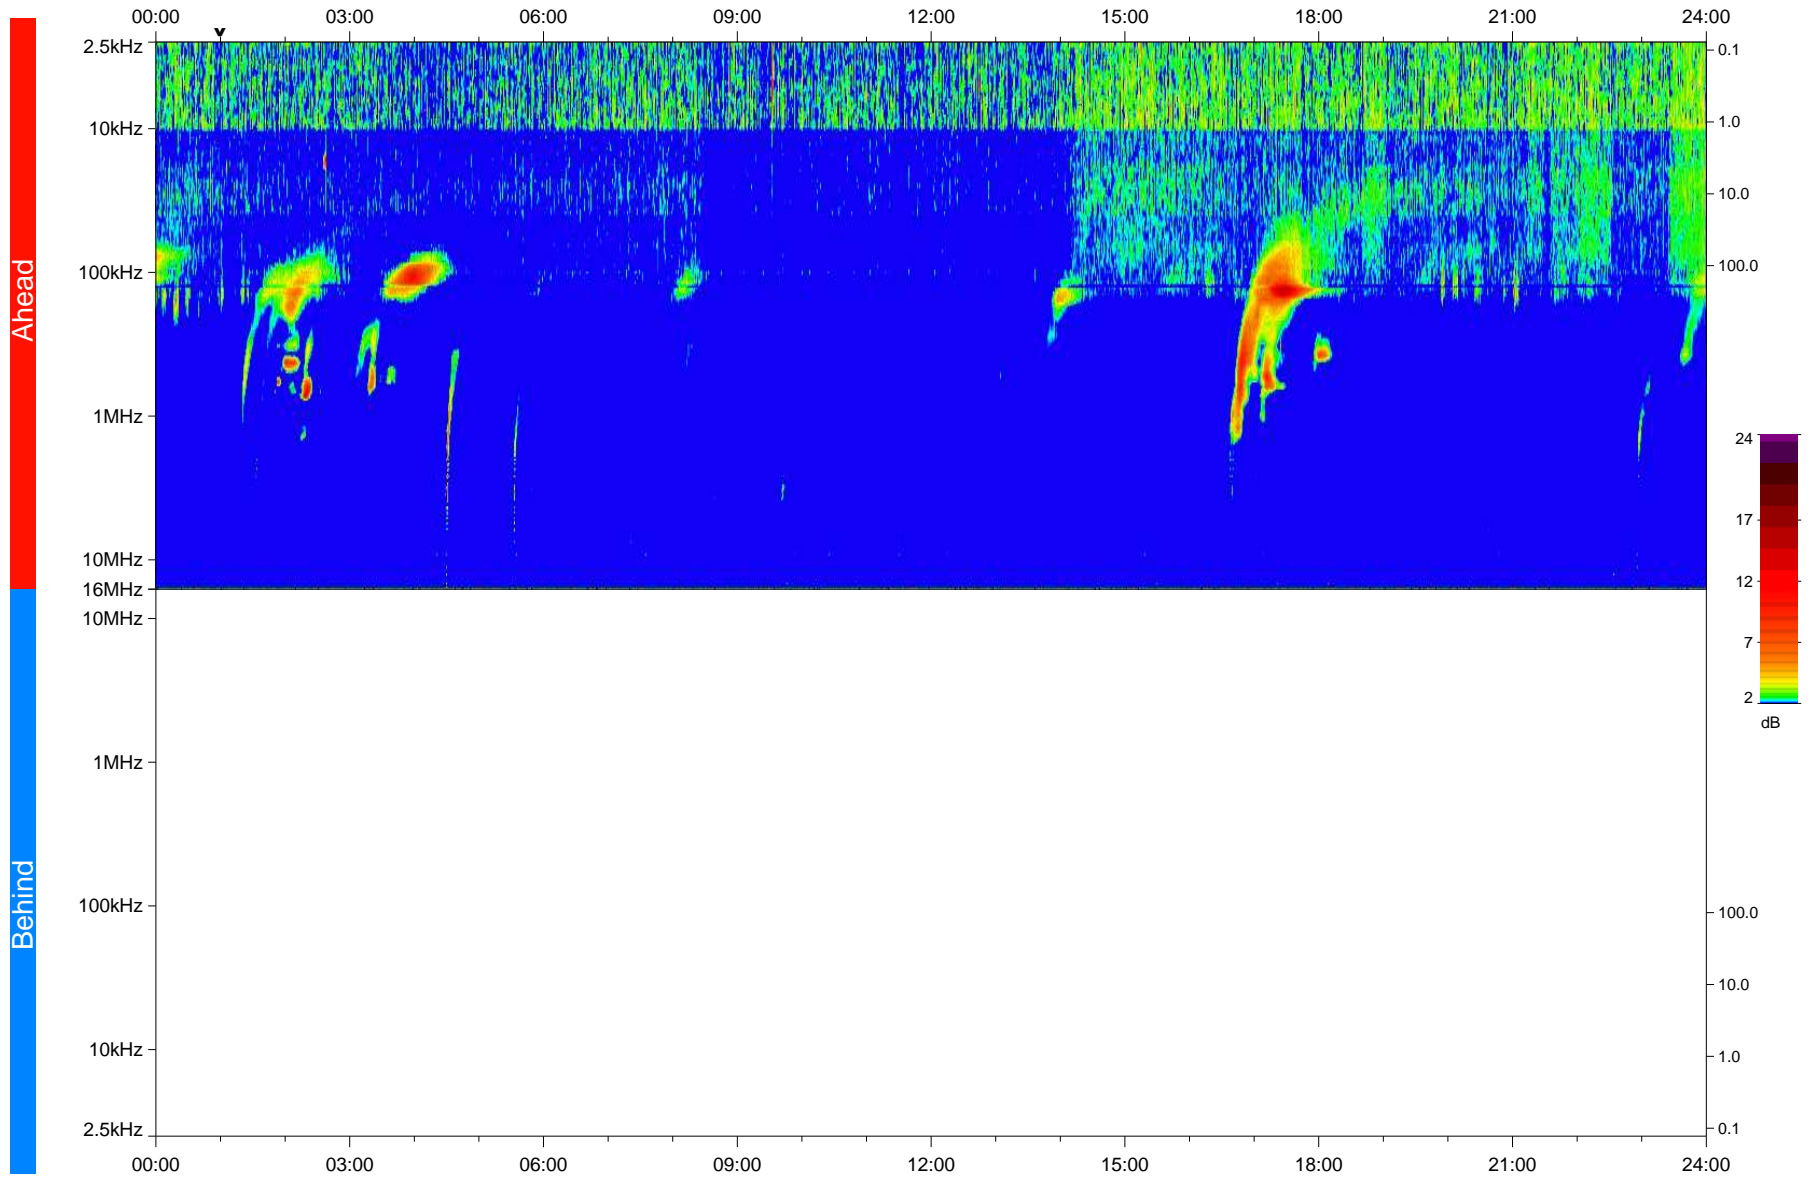

STEREO/WAVES Daily Summary - 28-Jan-2023 (DOY 028)

Ahead source file: swaves_ahead_2023_028_1_05.fin
Ahead PSE Angle: -13.5°

Behind PSE Angle: 9.2°
Behind source file: No STEREO-B data

Time (UTC)

file: stereo_swaves_daily-summary_color_20230128_v04
made by: space.umn.edu on macOS with IDL 8.8.2 on 2023-02-28 11:14:27, with TLib V946 / dynspec V311