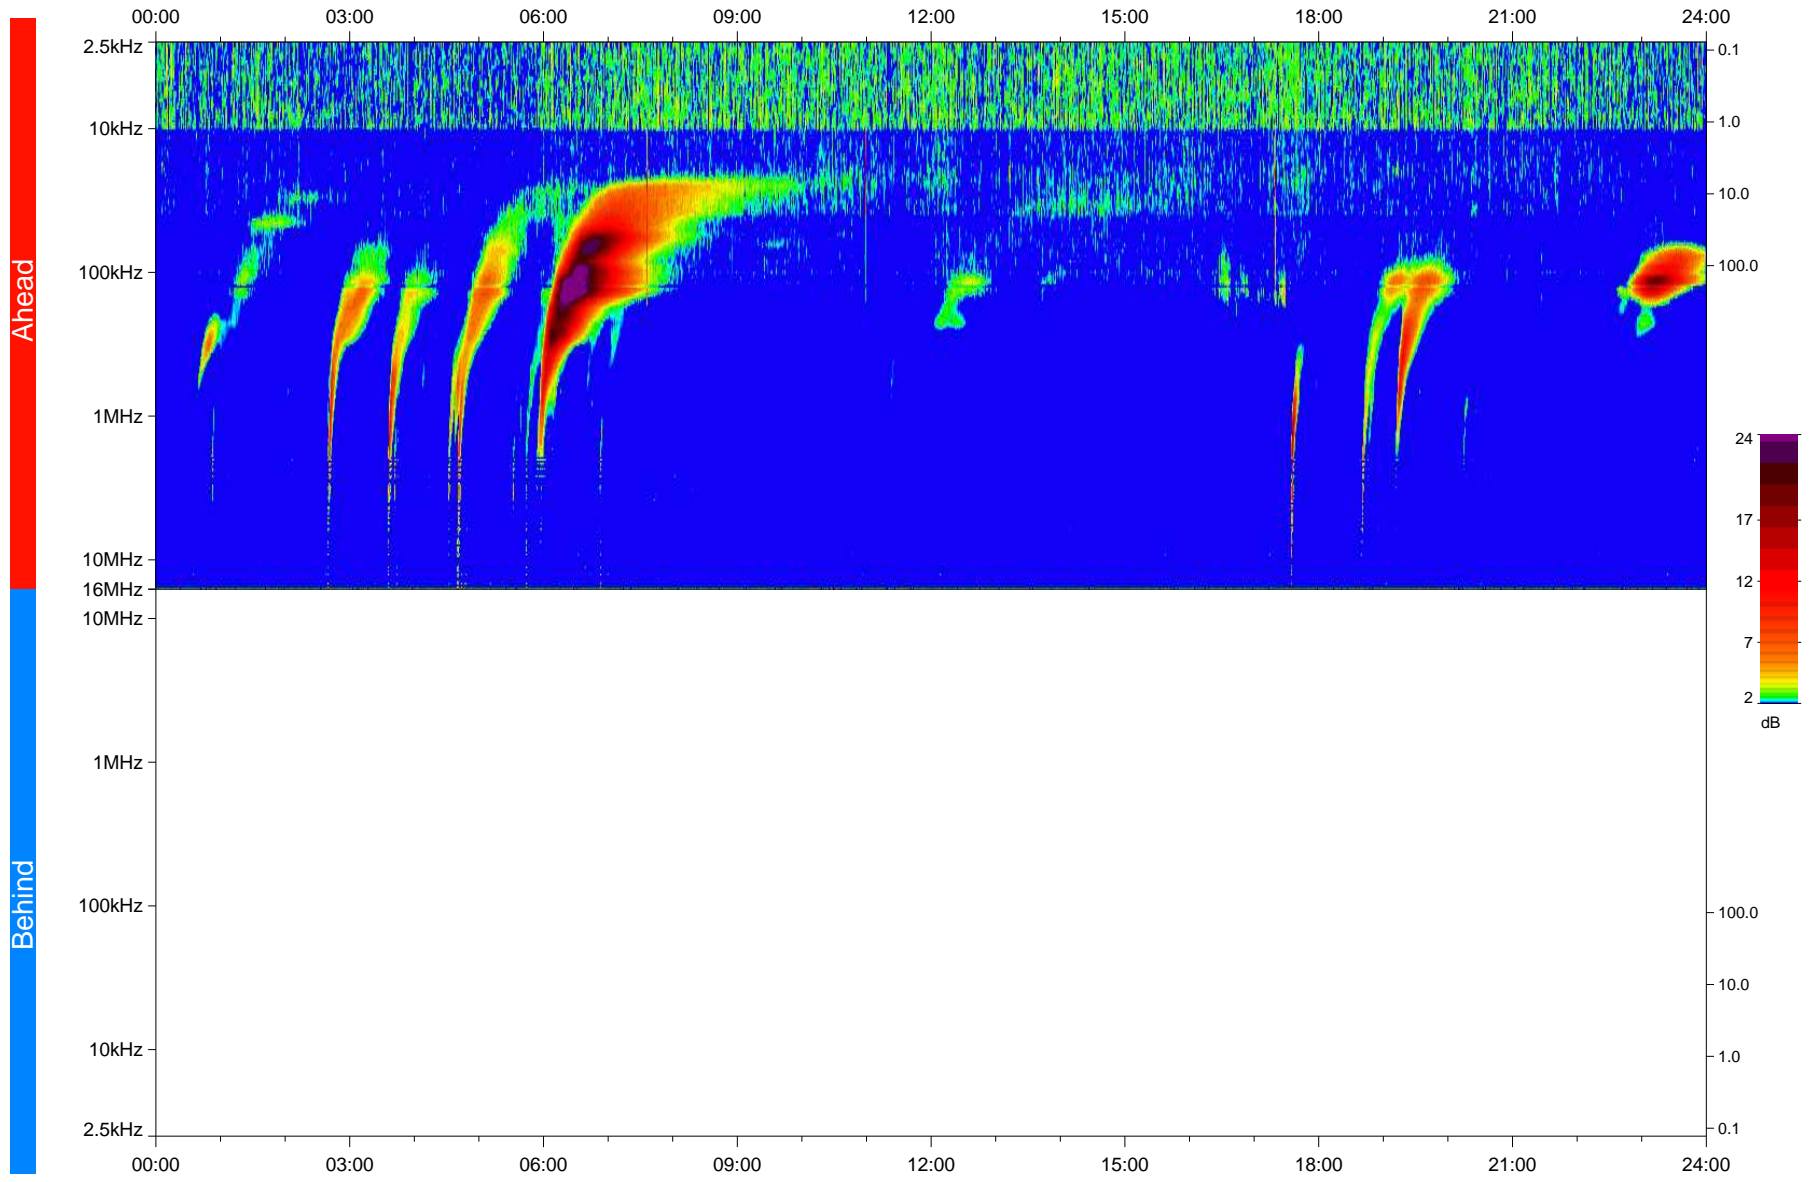

# STEREO/WAVES Daily Summary - 27-Jan-2023 (DOY 027)

Ahead source file: swaves\_ahead\_2023\_027\_1\_05.fin  
Ahead PSE Angle: -13.5°

Behind PSE Angle: 9.2°  
Behind source file: No STEREO-B data

Time (UTC)

file: stereo\_swaves\_daily-summary\_color\_20230127\_v04  
made by: space.umn.edu on macOS with IDL 8.8.2 on 2023-02-27 16:24:48, with TLib V946 / dynspec V311