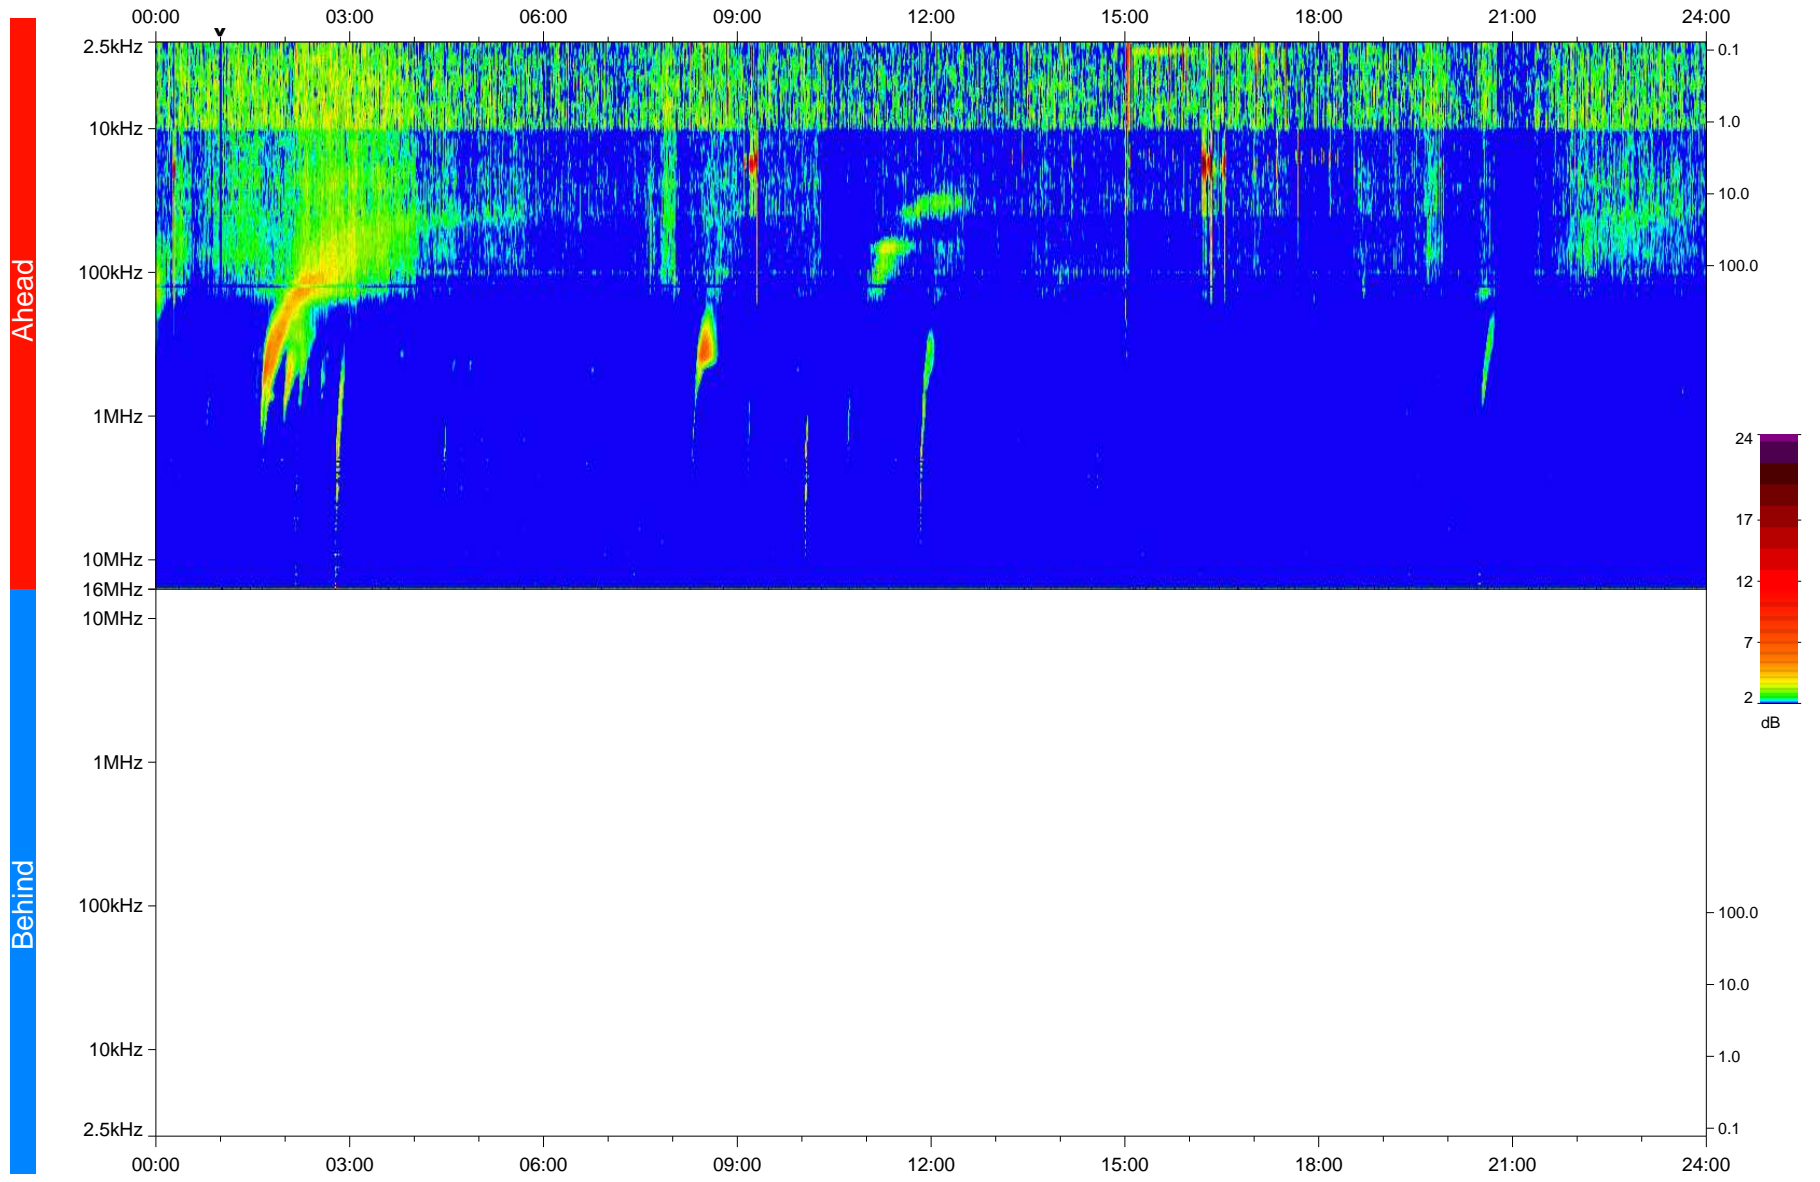

# STEREO/WAVES Daily Summary - 26-Jan-23 (DOY 026)

Ahead source file: swaves\_ahead\_2023\_026\_1\_05.fin  
Ahead PSE Angle: -13.6°

Behind PSE Angle: 9.1°  
Behind source file: No STEREO-B data

Time (UTC)

file: stereo\_swaves\_daily-summary\_color\_20230126\_v04  
made by: space.umn.edu on macOS with IDL 8.8.2 on 2023-02-26 18:45:37, with TLib V946 / dynspec V311