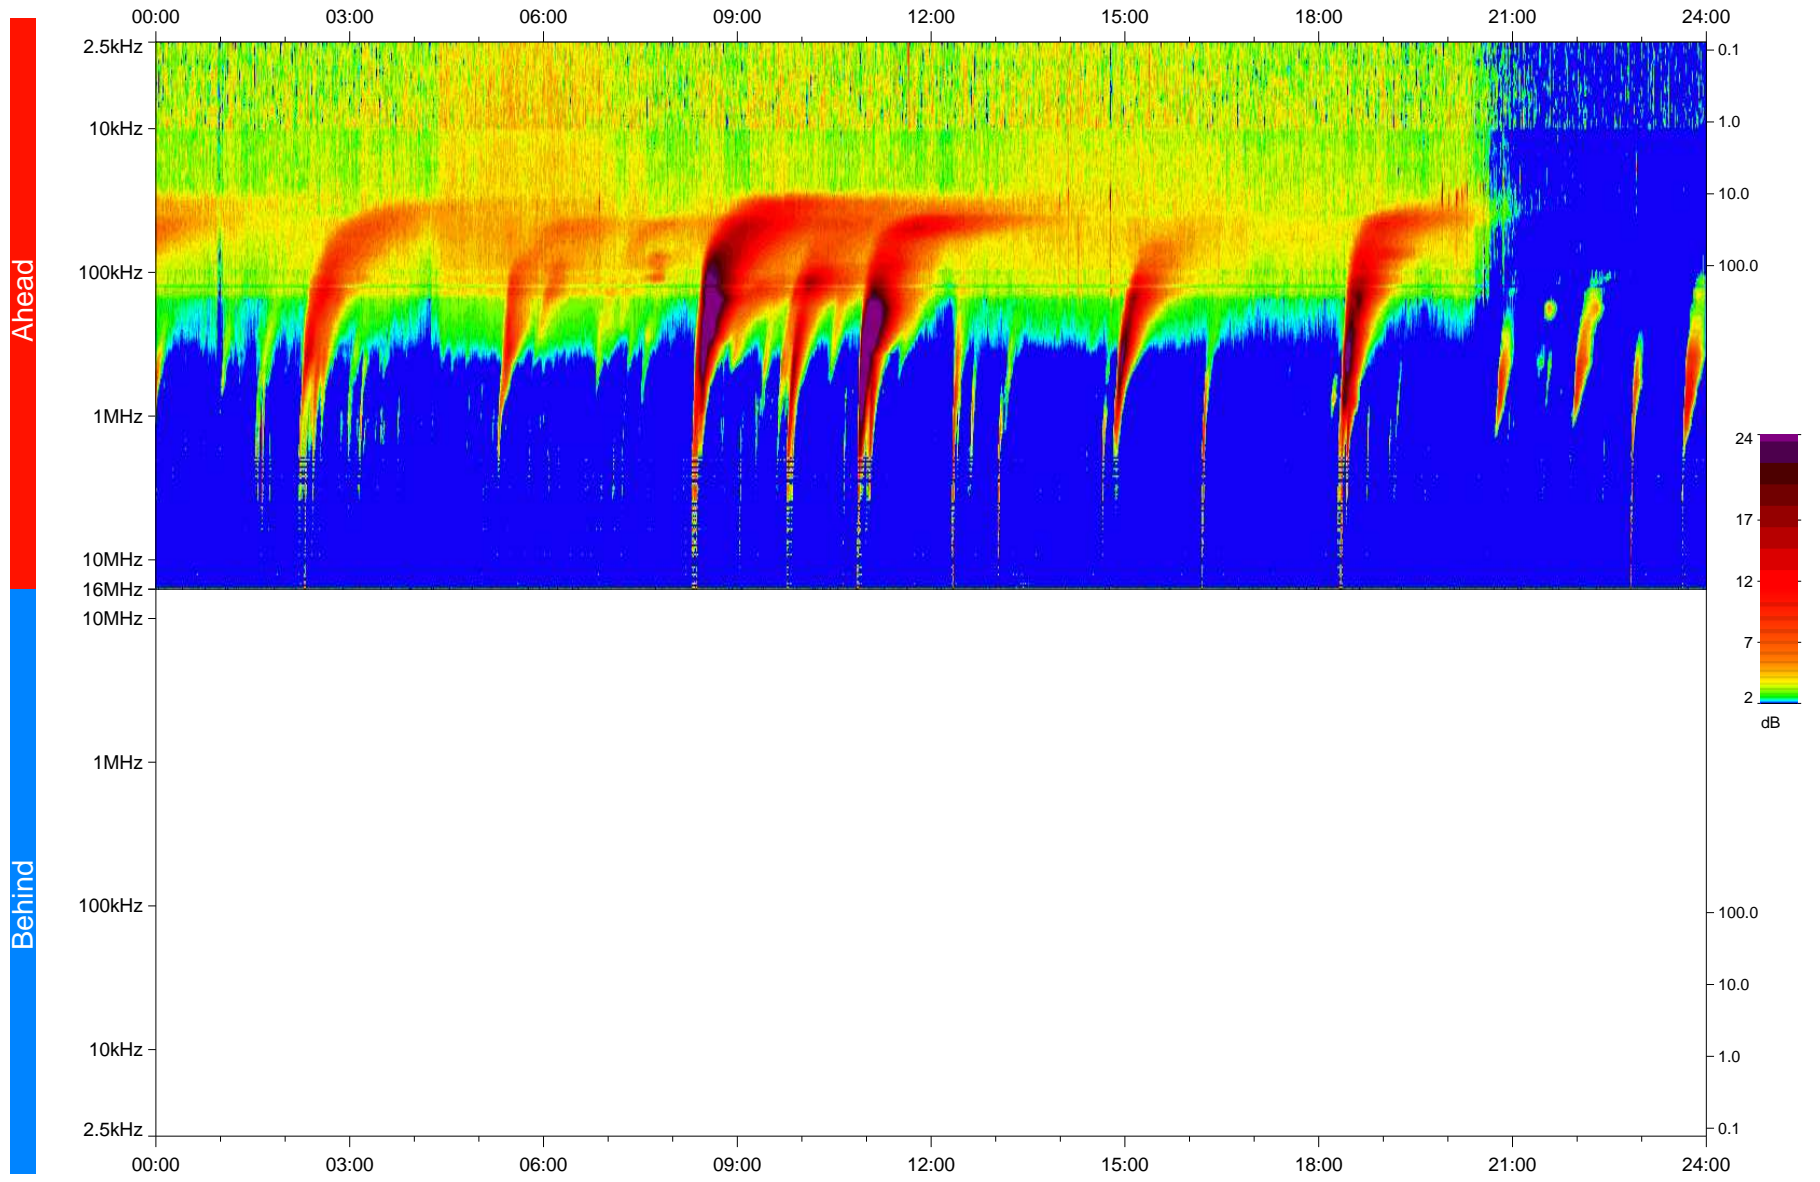

STEREO/WAVES Daily Summary - 25-Jan-2023 (DOY 025)

Ahead source file: swaves_ahead_2023_025_1_05.fin
Ahead PSE Angle: -13.5°

Behind PSE Angle: 9.2°
Behind source file: No STEREO-B data

Time (UTC)

file: stereo_swaves_daily-summary_color_20230125_v04
made by: space.umn.edu on macOS with IDL 8.8.2 on 2023-02-26 18:44:23, with TLib V946 / dynspec V311