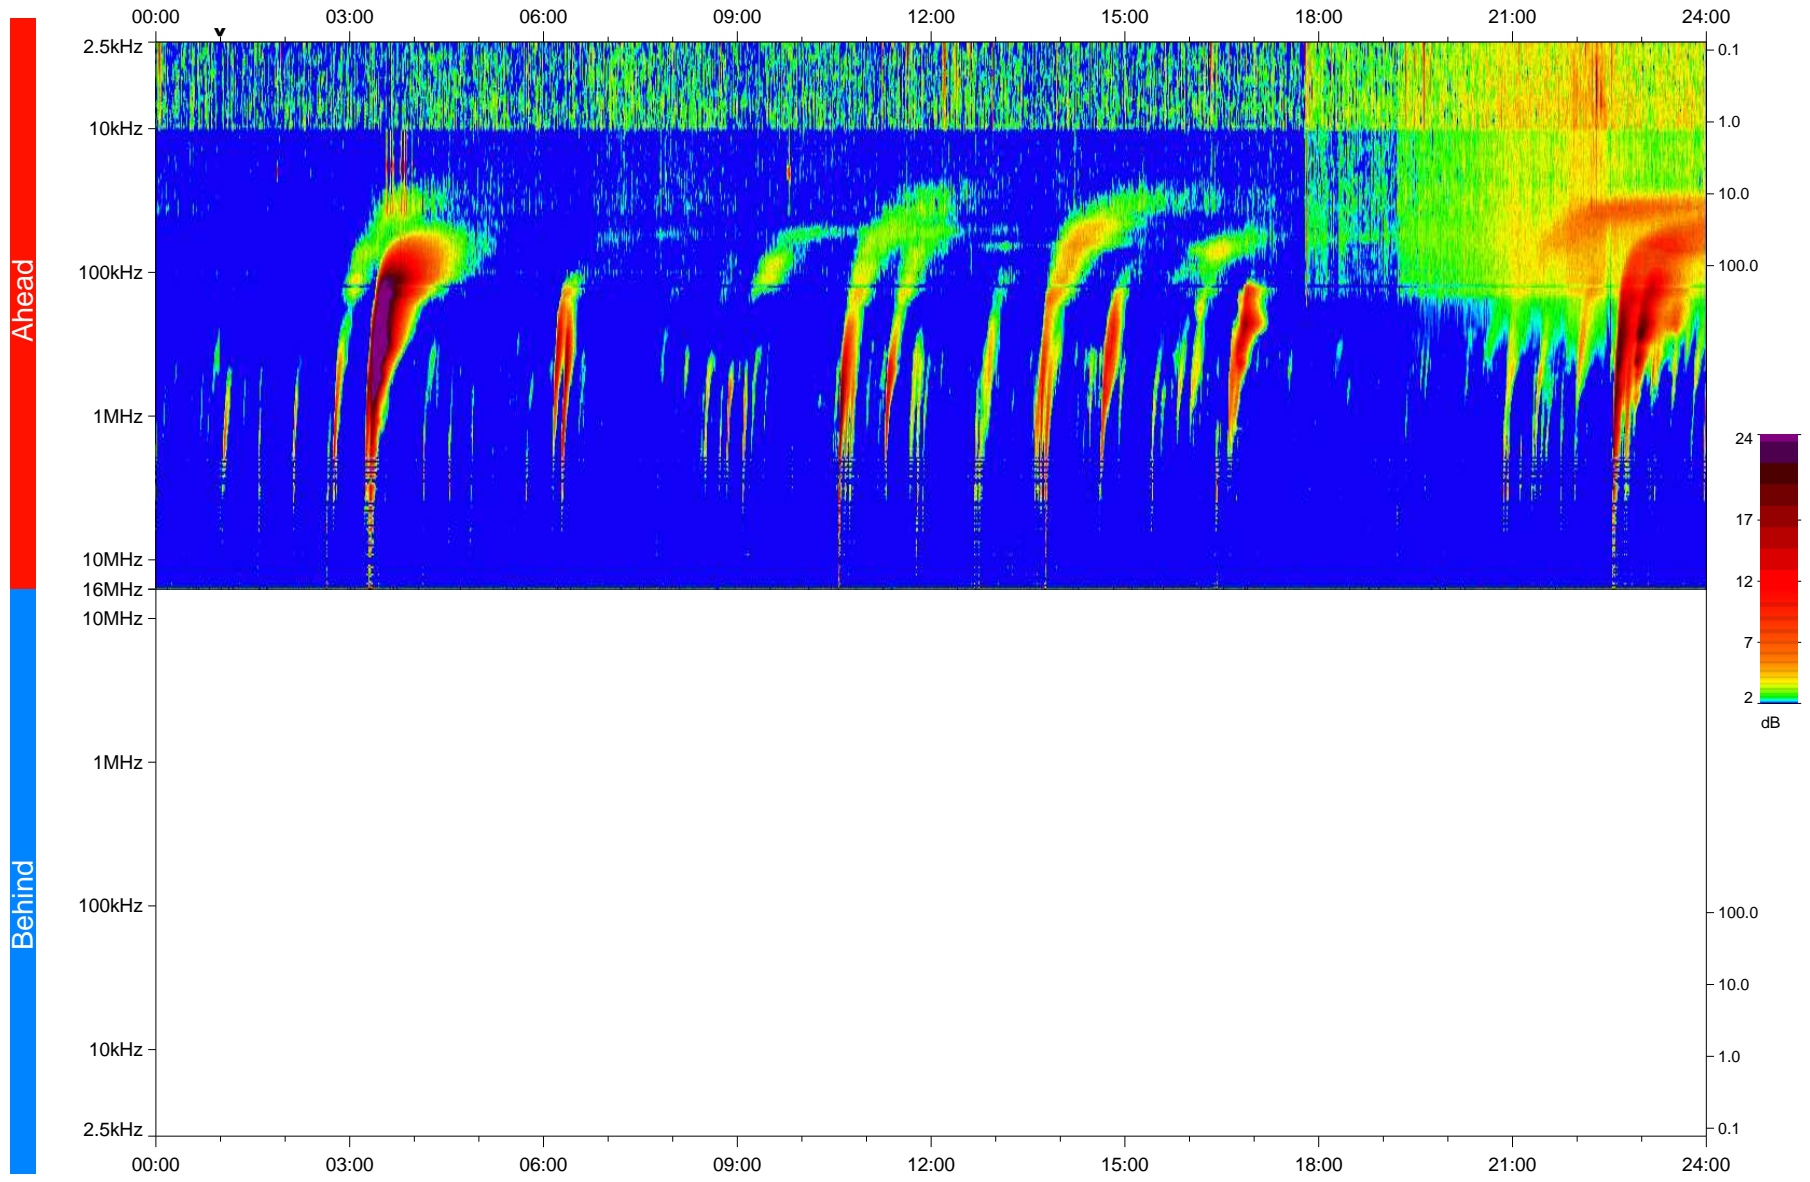

STEREO/WAVES Daily Summary - 24-Jan-2023 (DOY 024)

Ahead source file: swaves_ahead_2023_024_1_05.fin
Ahead PSE Angle: -13.5°

Behind PSE Angle: 9.2°
Behind source file: No STEREO-B data

Time (UTC)

file: stereo_swaves_daily-summary_color_20230124_v04
made by: space.umn.edu on macOS with IDL 8.8.2 on 2023-02-24 11:30:22, with Tlib V946 / dynspec V311